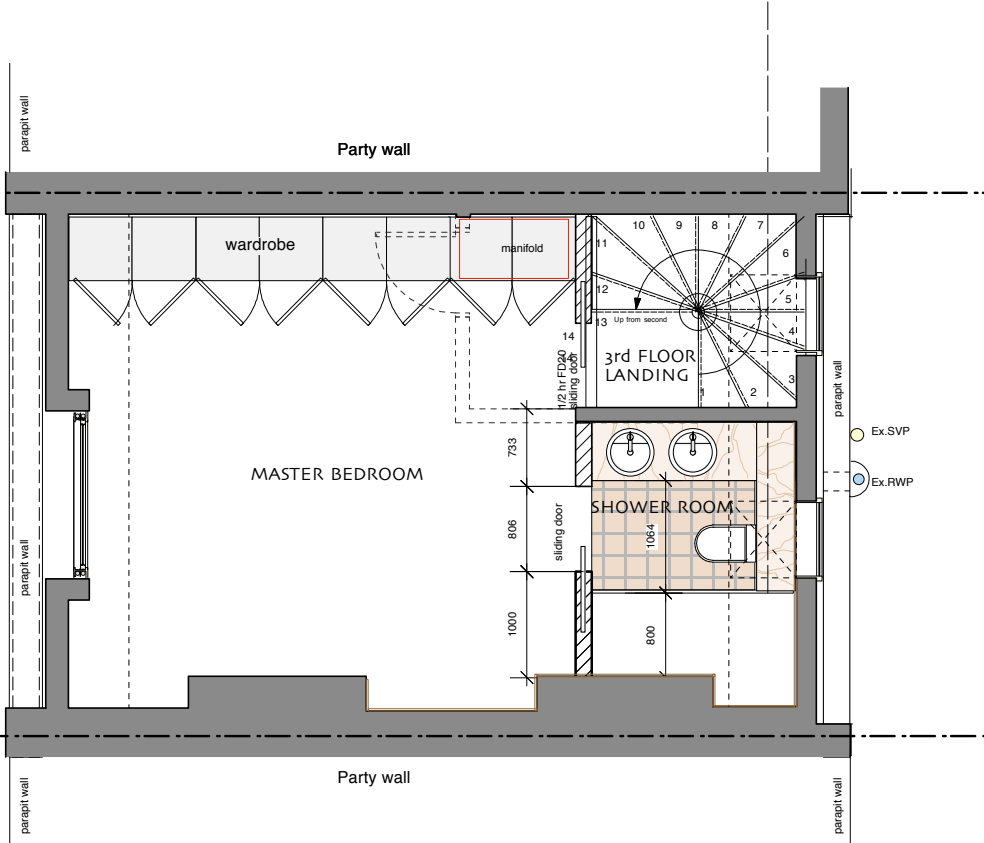

67 Jamestown Road

69 Jamestown Road

71 Jamestown Road

Boundary line

Boundary line

Revisions Notes:

Client: **NICHOLAS & MIRIAM SHAW**

Job Title:  
**69 JAMESTOWN ROAD  
LONDON  
NW1 7DB**

Drawing name:  
**PROPOSED THIRD FLOOR**

Scale	Date drawn
<b>1:50 @ A3</b>	<b>Feb 2012</b>
Job number	Drawing number

<b>344</b>	<b>P5</b>
------------	-----------

Current Revision

**Fernanda Pagnossin Design**  
37 Aberdare Gardens  
London NW6 3AJ  
tel +44(0)20 76240831  
mob +44(0)7973 967029  
info@fernandapagnossin.com  
fpagnossin@mac.com