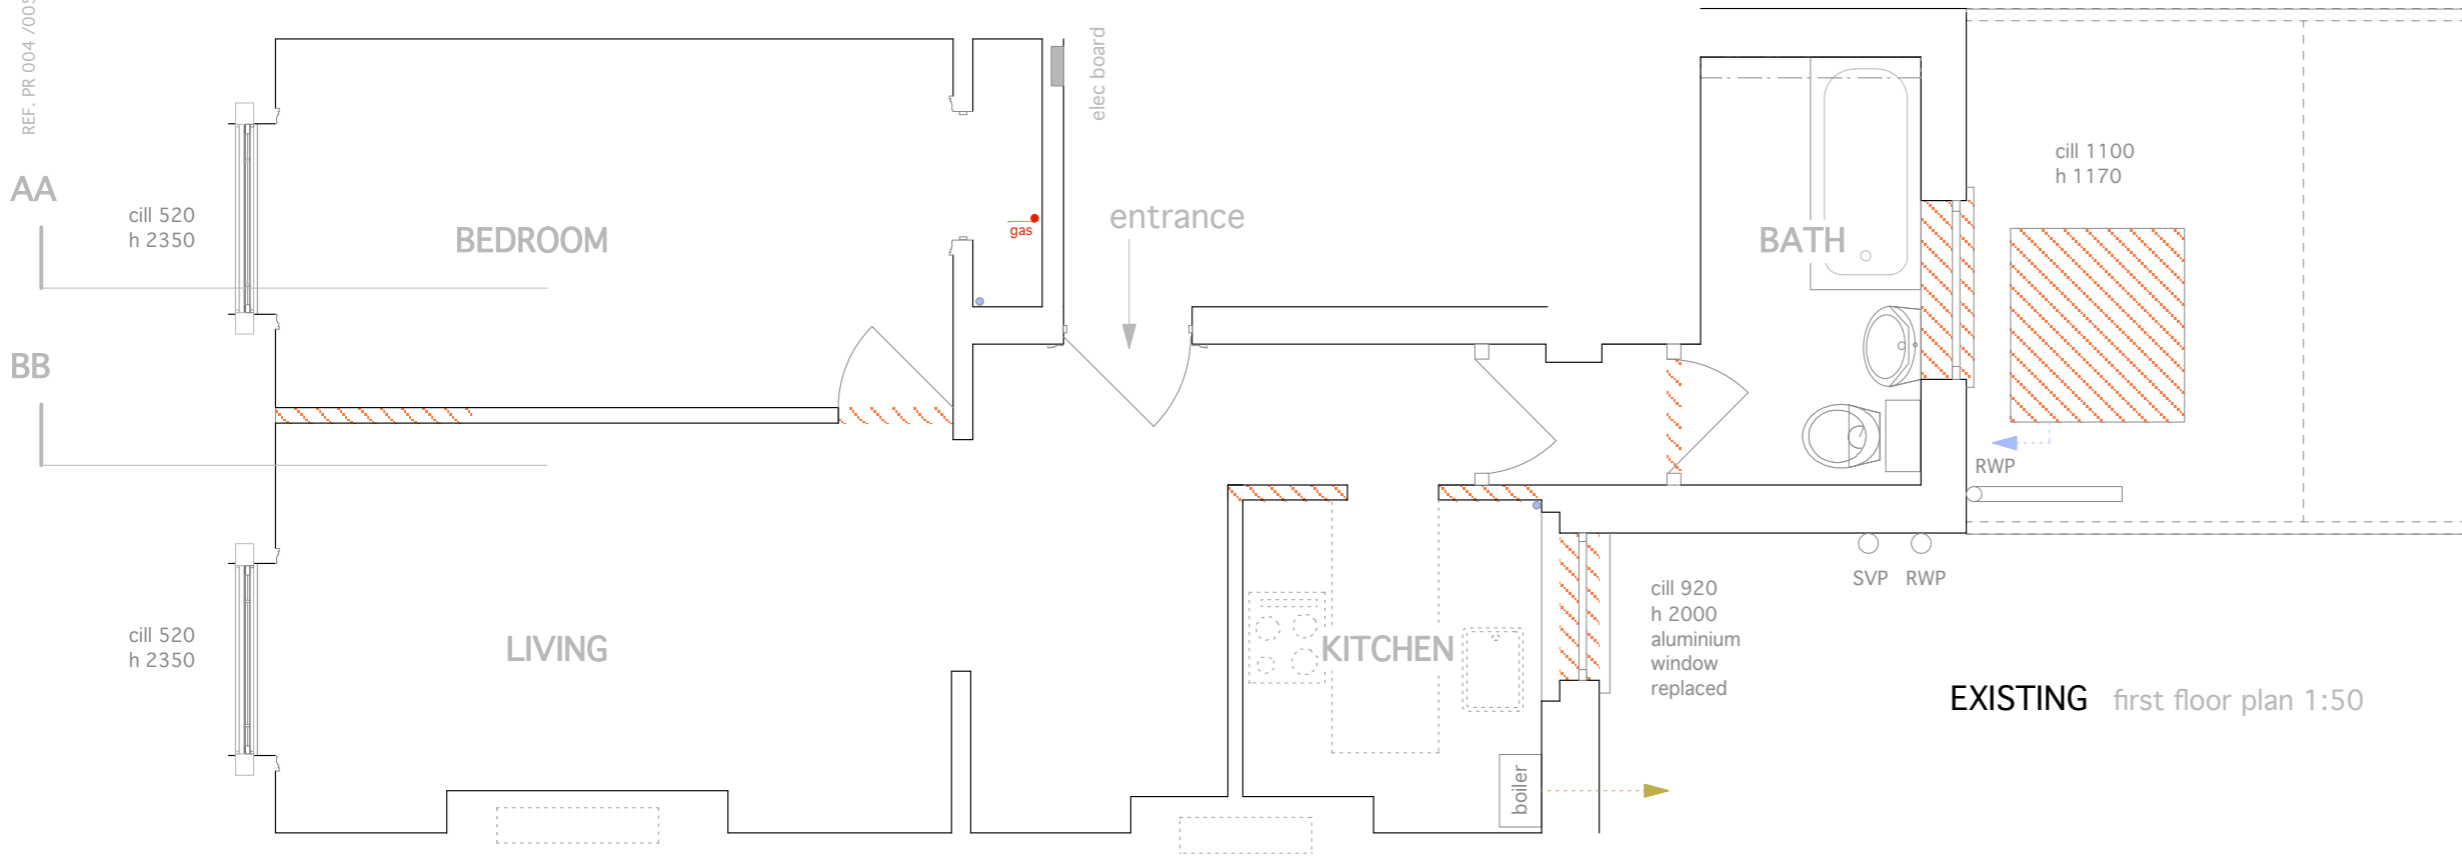

PROPOSED first floor plan 1:50

REF. PR 004 /005 LONG SECTIONS

EXISTING first floor plan 1:50

arts lettres techniques ARCHITECT Arts Lettres Techniques Limited 2012 copyright is retained ©
 33A ARLINGTON ROAD LONDON NW1 7ES T/F (020) 7383 4778 Alan.Chandler@member.riba.org ALL DIMENSIONS MUST BE VERIFIED ON SITE
 PROJECT 6 PRINCESS ROAD NUMBER PR 002 SCALE 1:50 @ A3
 SUBJECT EXISTING - PROPOSED floor plans REVISION A DATE 04/02/12