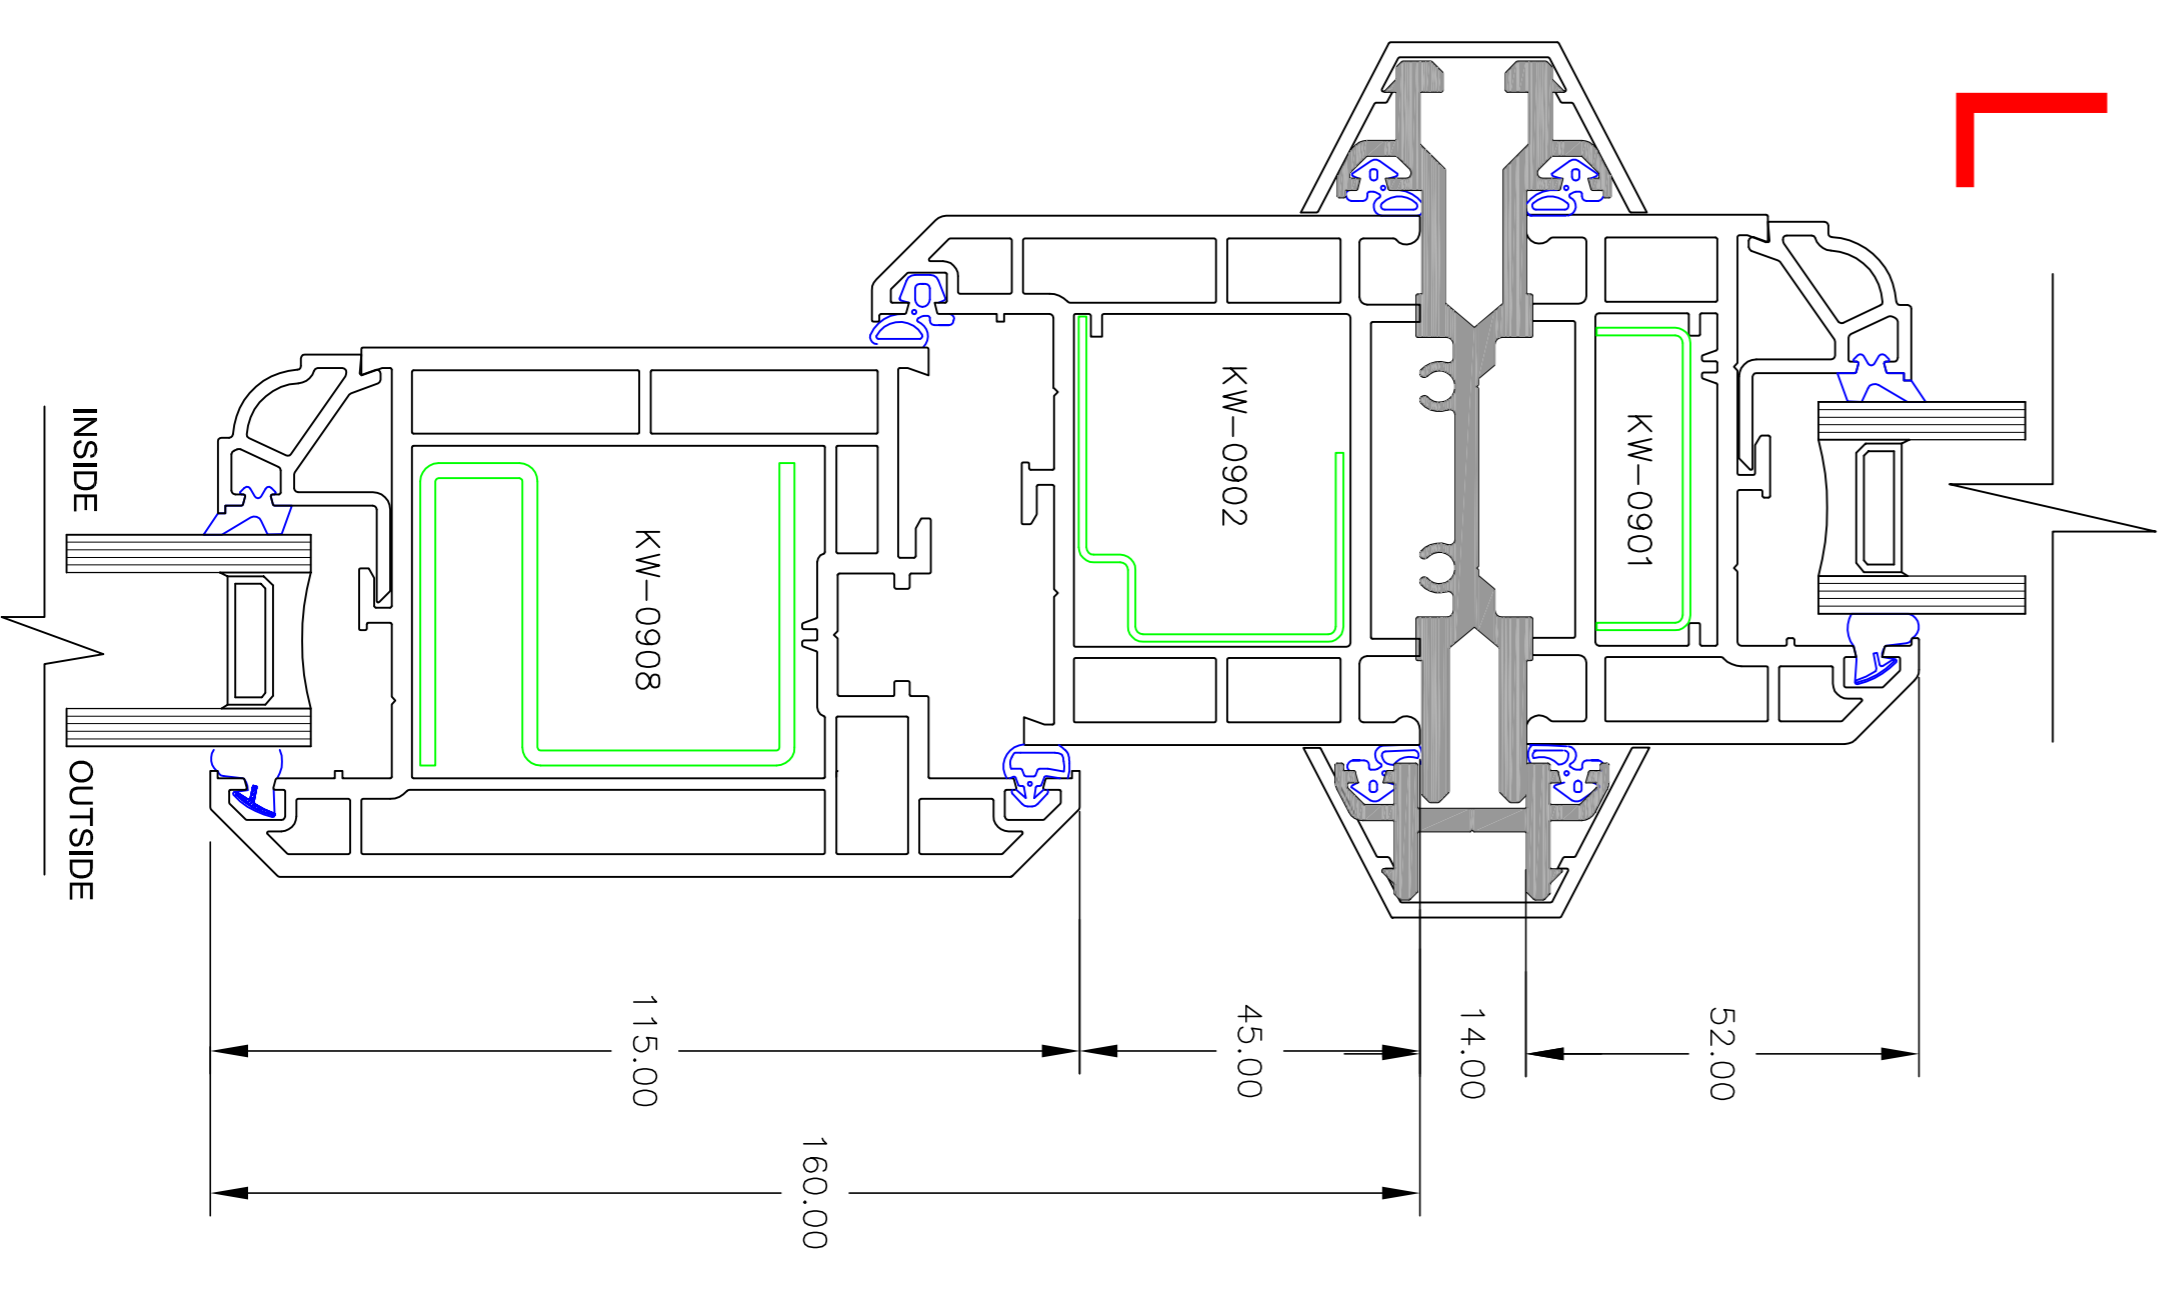

See Cill Section

CILL H Opening out

Title: HEALY
Scale: 1:1/1:10
Date: 23/02/2012
Paper Size: A1
Drawing No. 5076/05