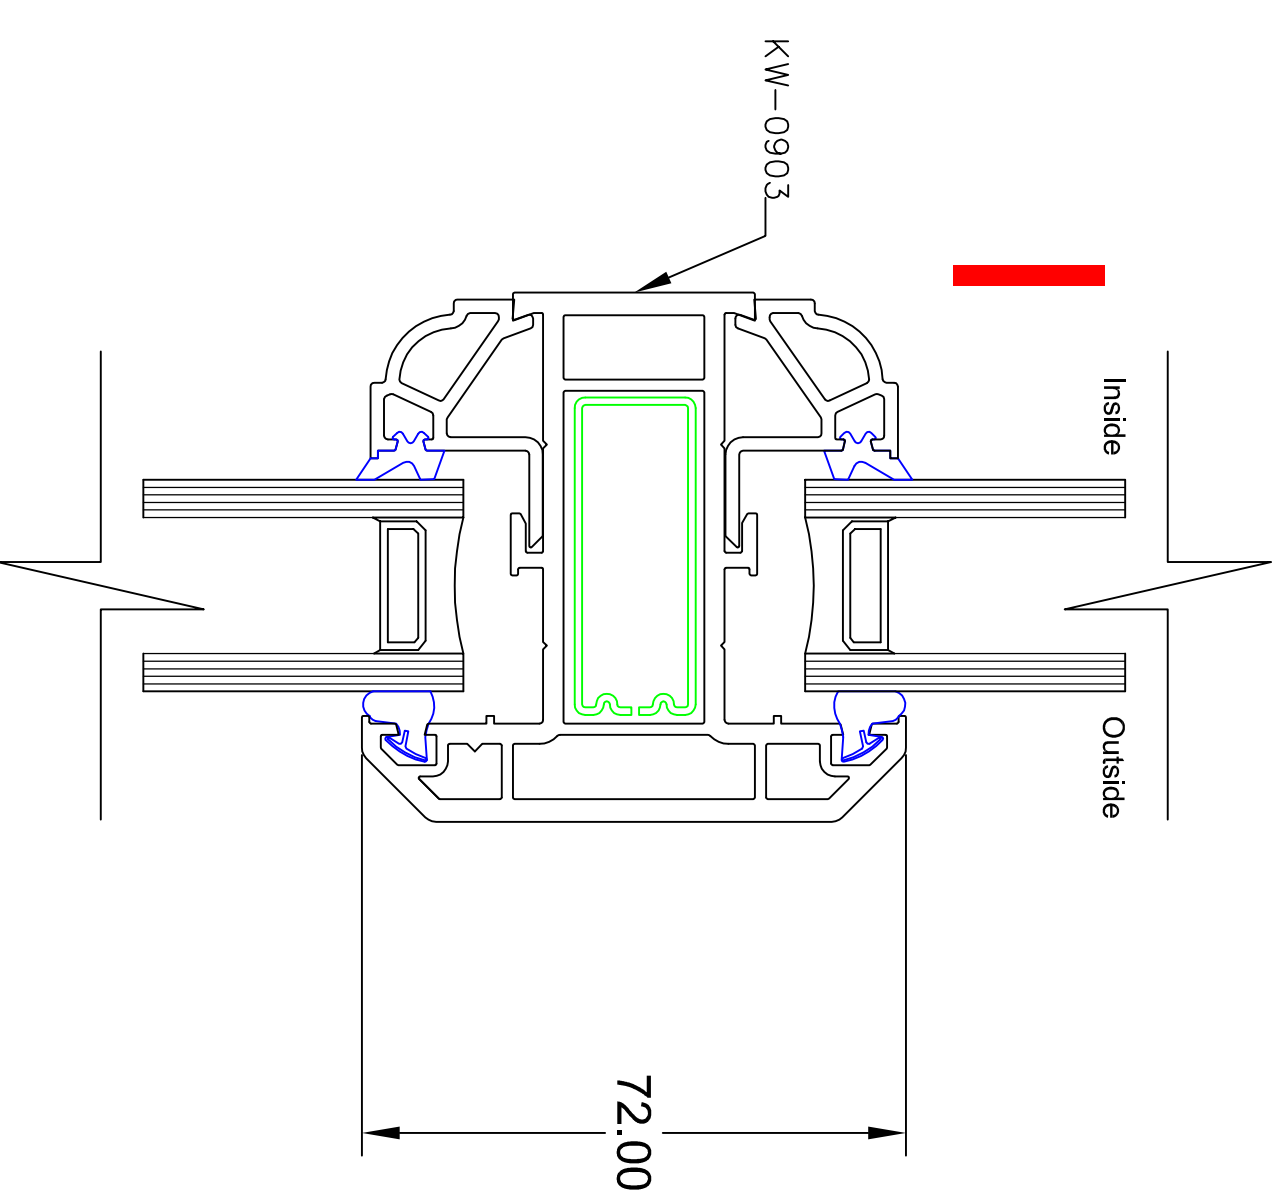

**uPVC CASEMENT WINDOWS**

Title: HEALY

Scale: 1:1 / 1:10

Date: 23/02/2012

Paper Size: A1

Drawing No. 5076/04