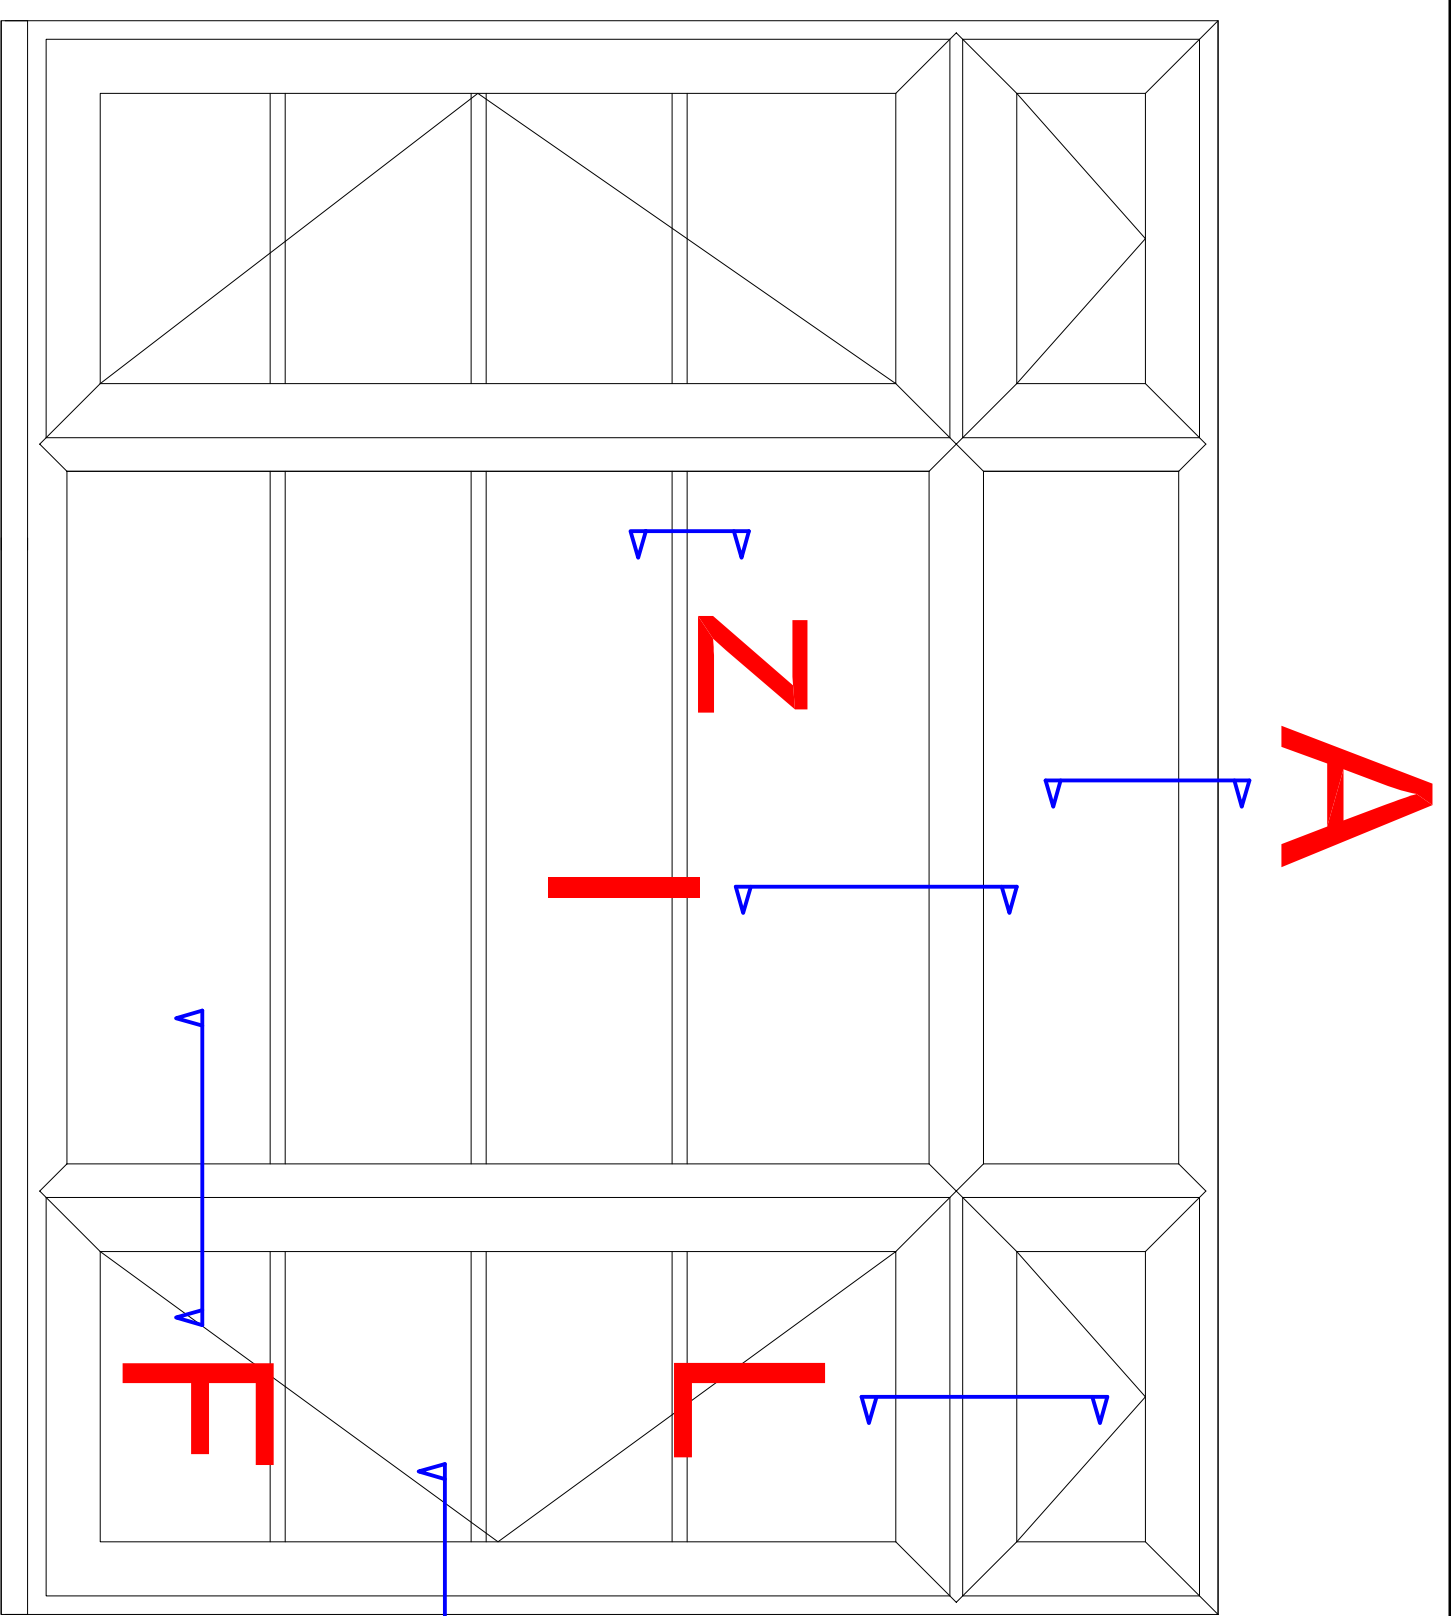

**uPVC CASEMENT WINDOWS**

Title: HEALY

Scale: 1:1 / 1:10

Date: 23/02/2012

Paper Size: A1

Drawing No. 5076/04