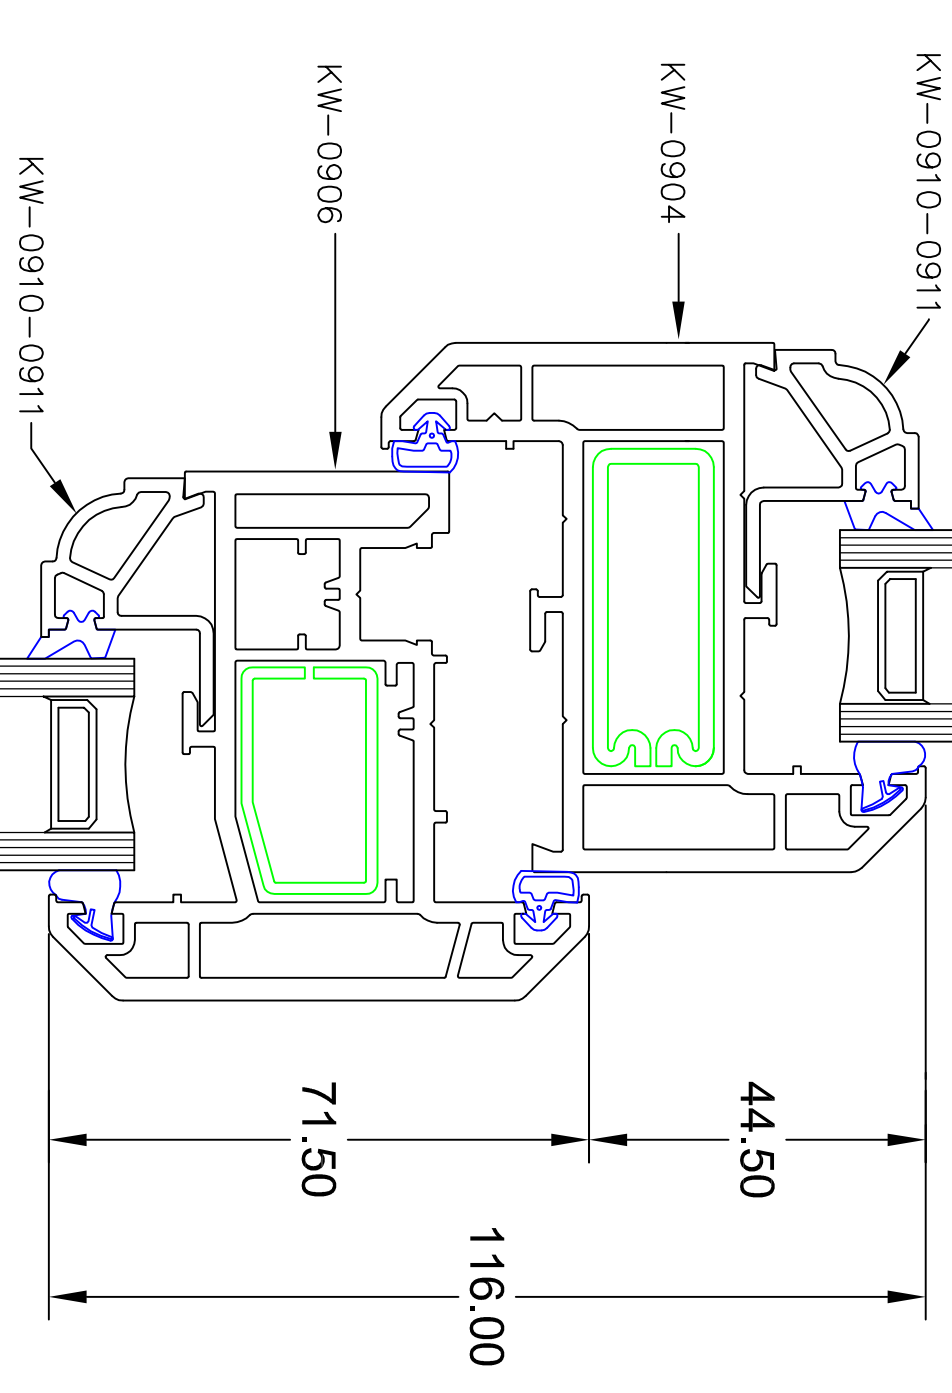

**uPVC CASEMENT WINDOWS**

Title: HEALY

Scale: 1:1 / 1:10

Date: 23/02/2012

Paper Size: A1

Drawing No. 5076/04