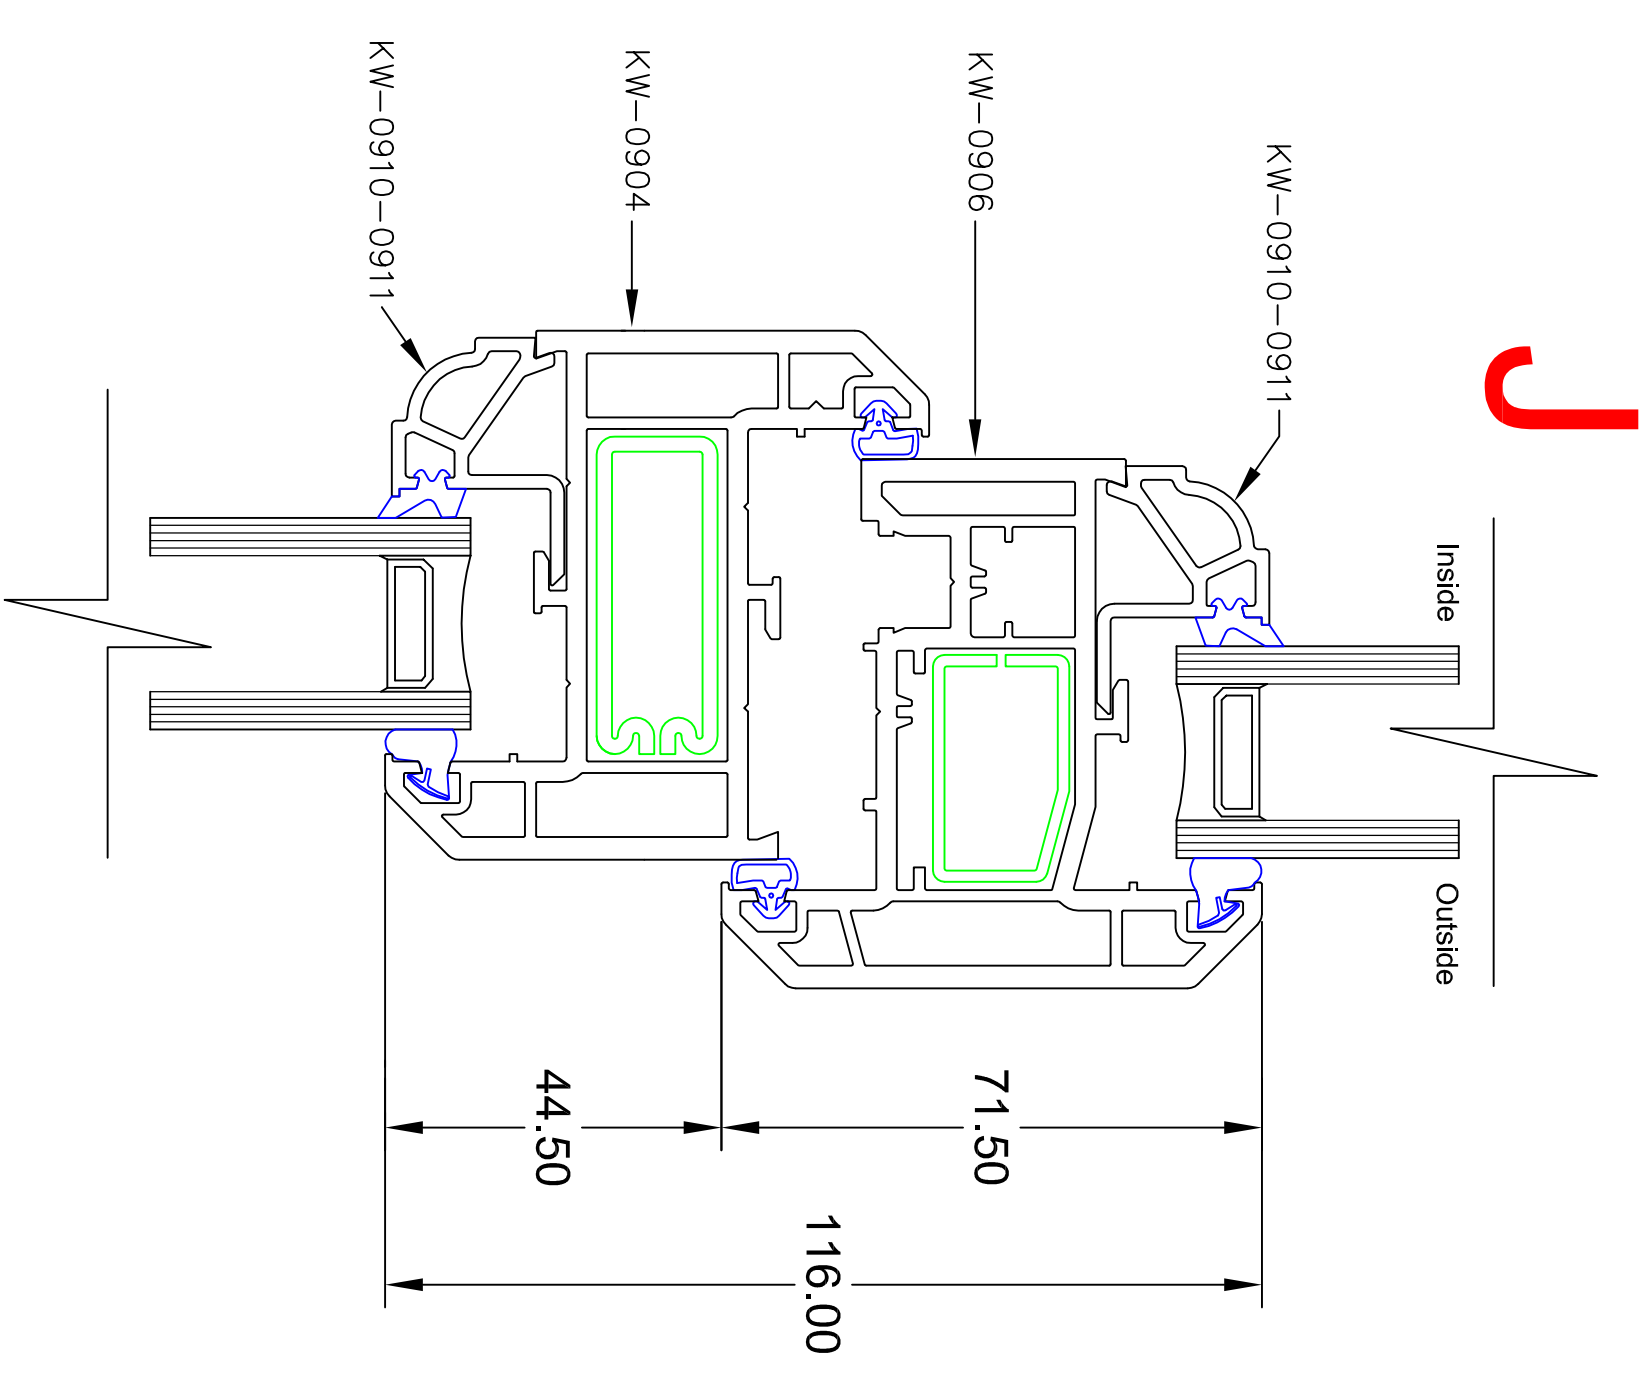

**uPVC CASEMENT WINDOWS**

Title: HEALY

Scale: 1:1 / 1:10

Date: 23/02/2012

Paper Size: A1

Drawing No. 5076/04