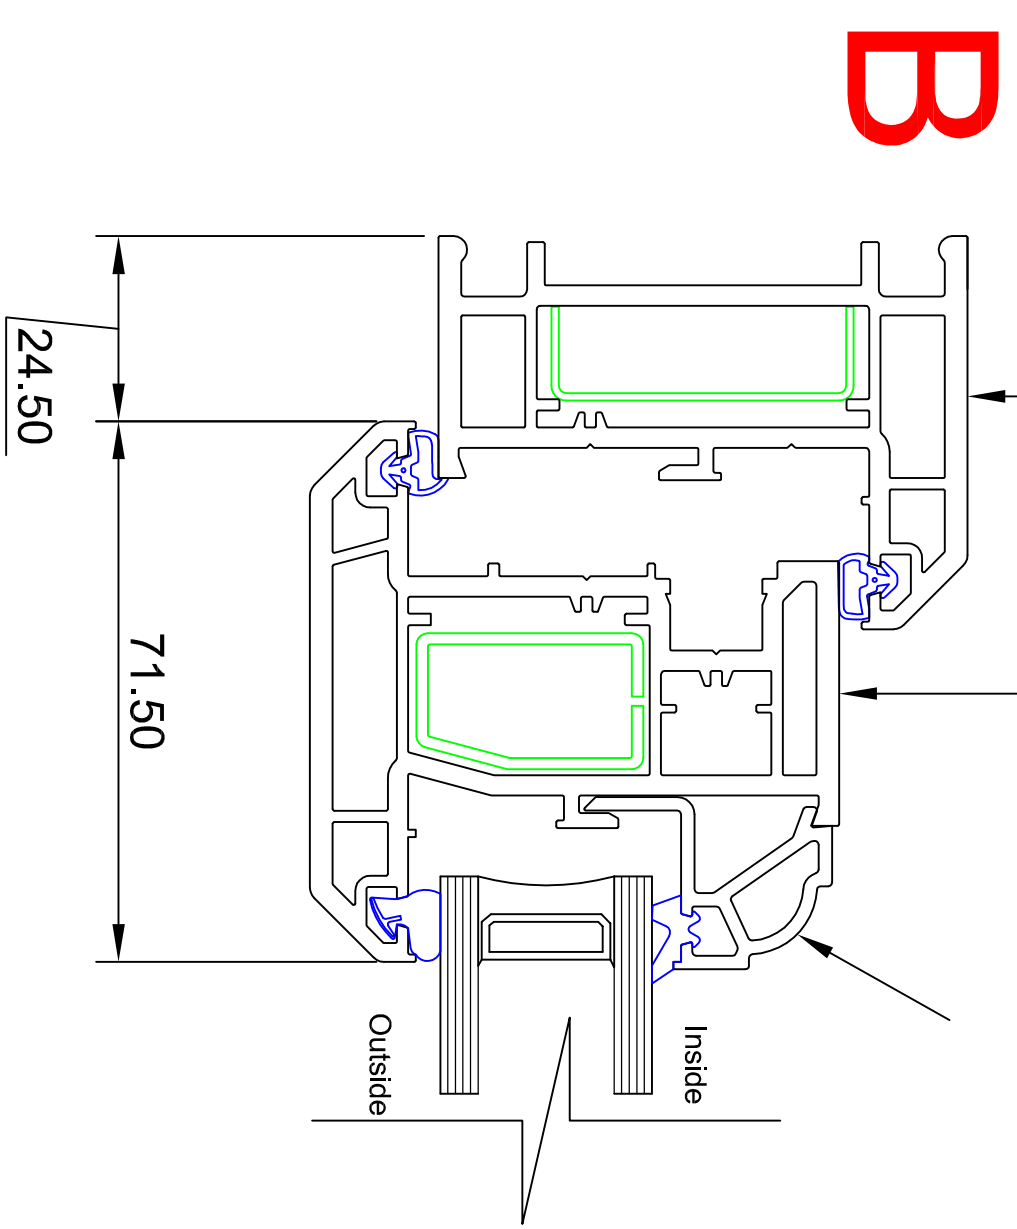

**uPVC CASEMENT WINDOWS**

Title: HEALY

Scale: 1:1 / 1:10

Date: 23/02/2012

Paper Size: A1

Drawing No. 5076/04