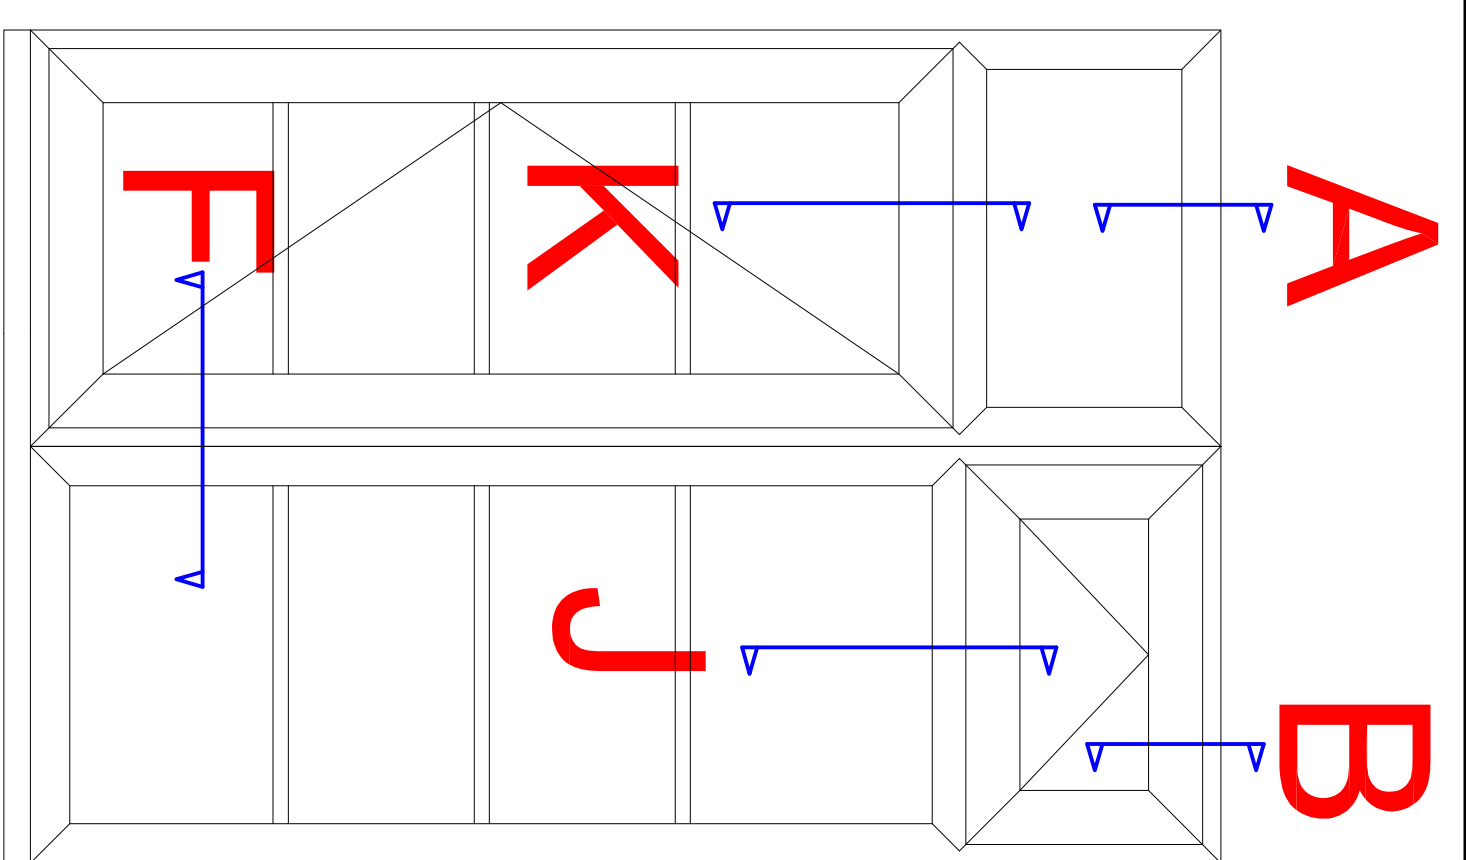

**uPVC CASEMENT WINDOWS**

Title: HEALY

Scale: 1:1 / 1:10

Date: 23/02/2012

Paper Size: A1

Drawing No. 5076/04