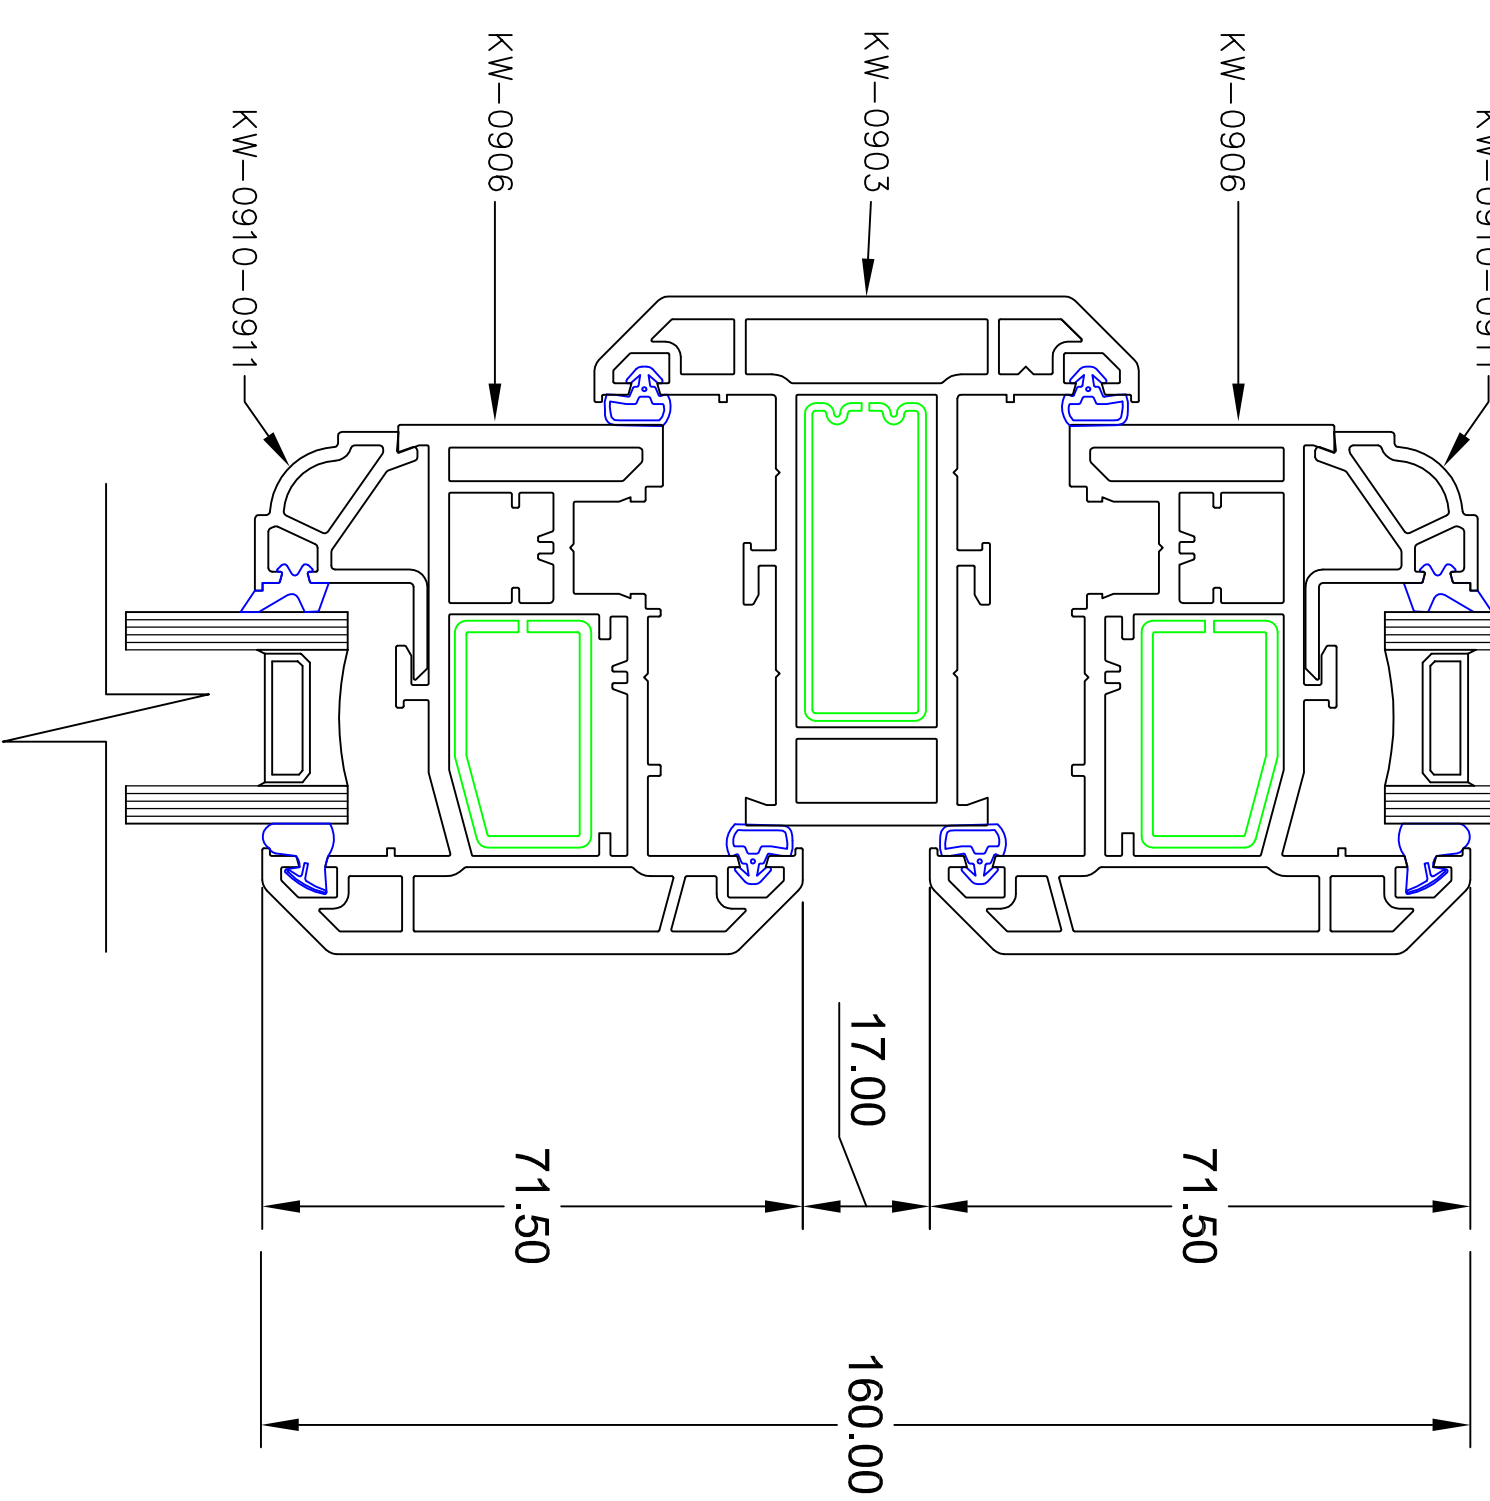

**uPVC CASEMENT WINDOWS**

Title: HEALY

Scale: 1:1 / 1:10

Date: 23/02/2012

Paper Size: A1

Drawing No. 5076/04