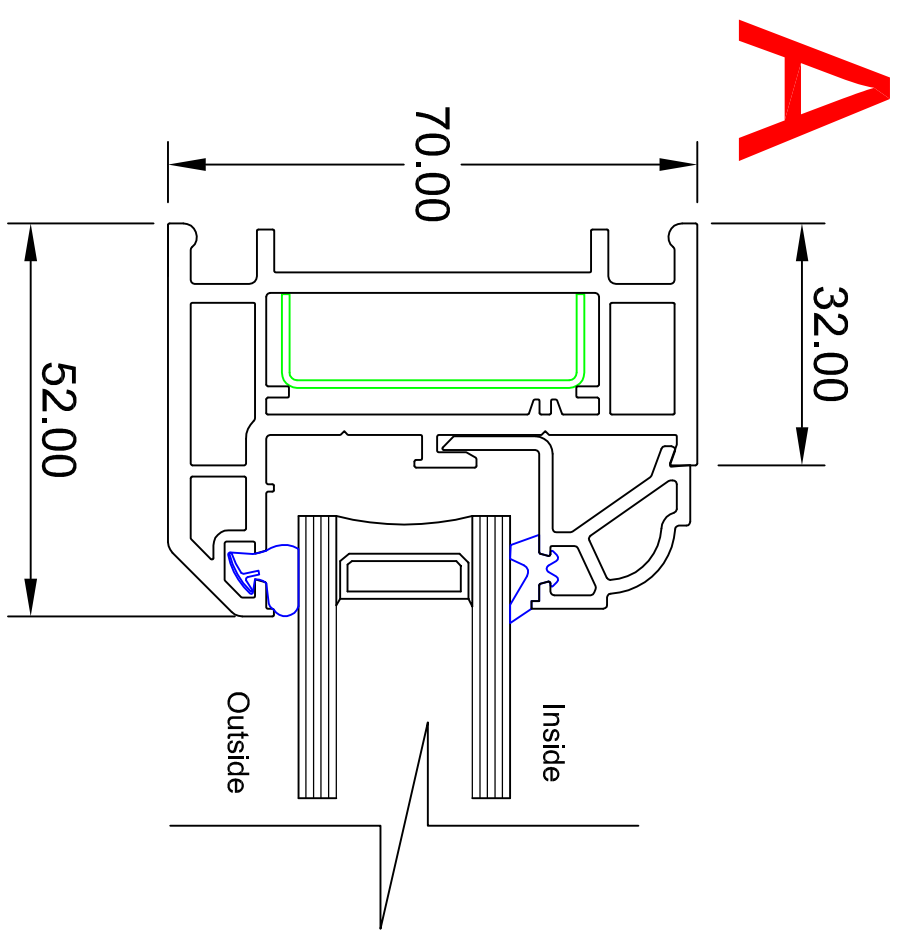

**uPVC CASEMENT WINDOWS**

Title: HEALY

Scale: 1:1 / 1:10

Date: 23/02/2012

Paper Size: A1

Drawing No. 5076/04