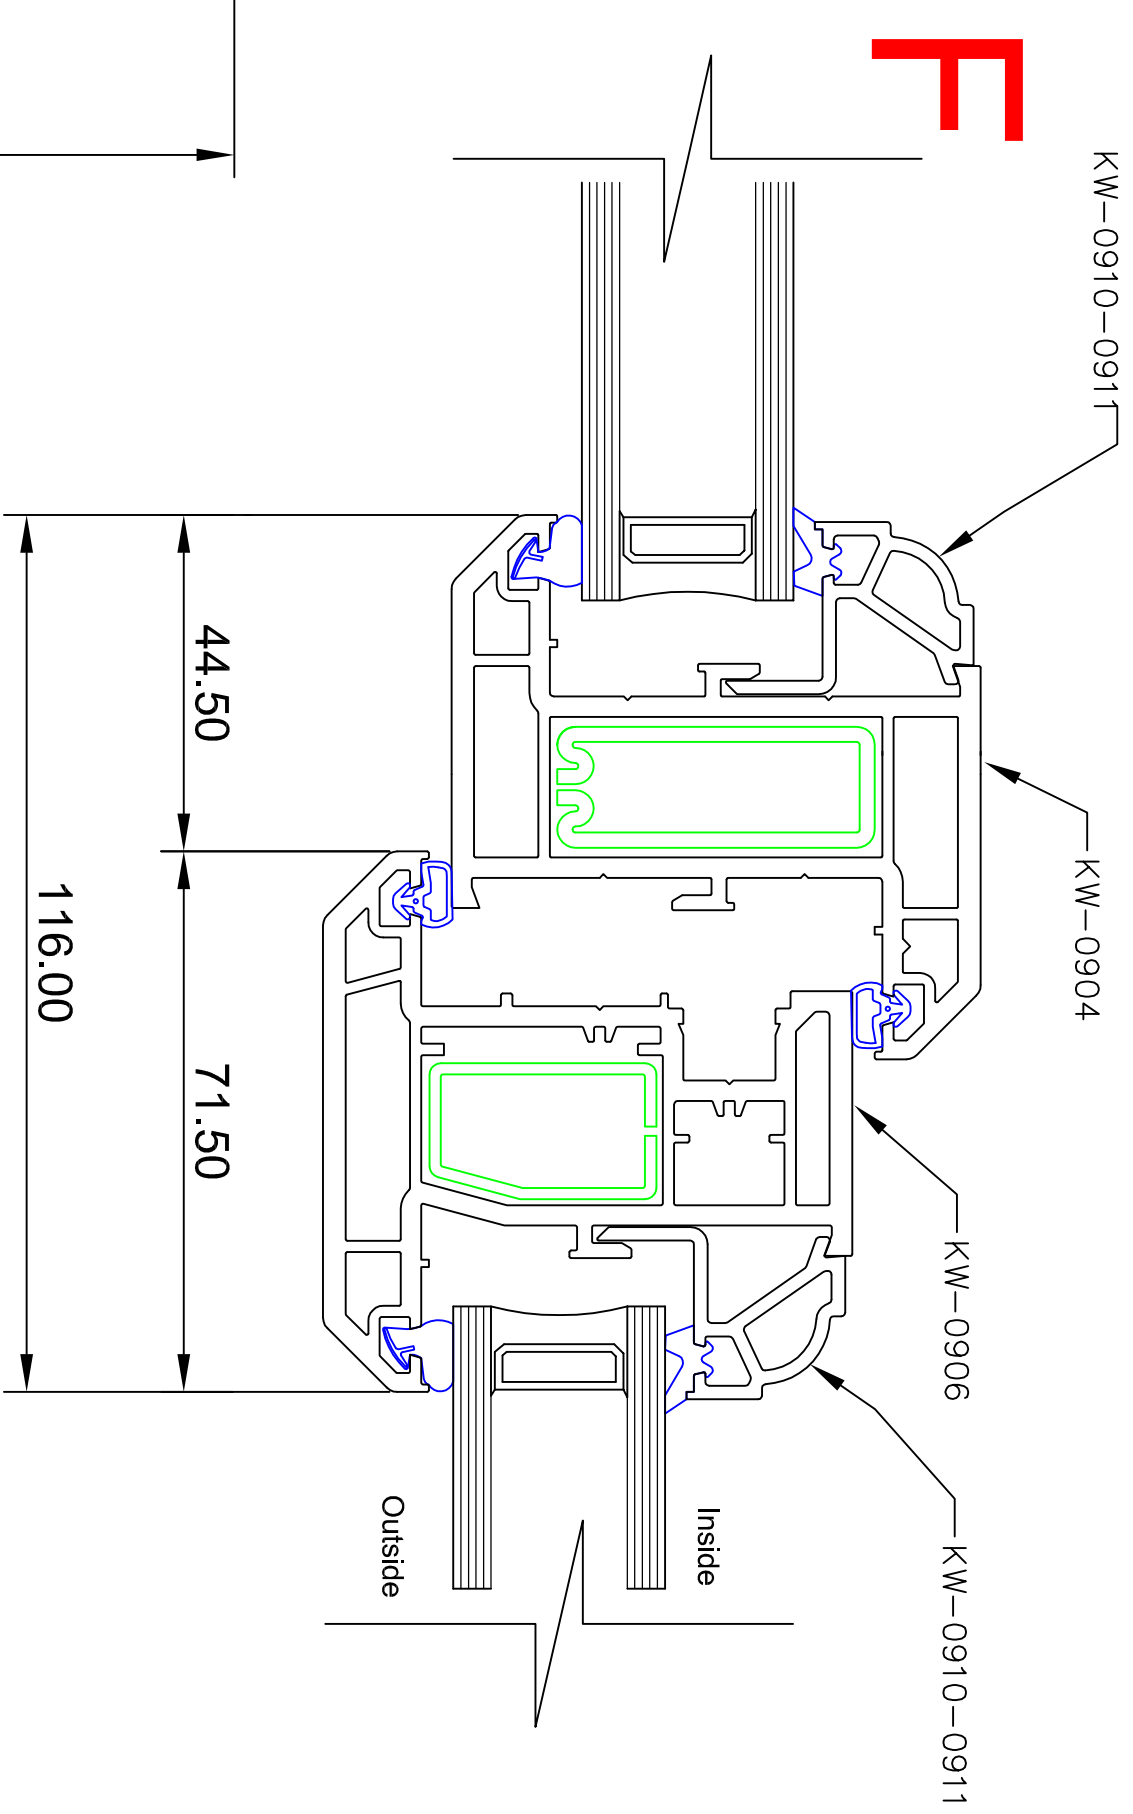

**uPVC CASEMENT WINDOWS**

Title: HEALY

Scale: 1:1 / 1:10

Date: 23/02/2012

Paper Size: A1

Drawing No. 5076/04