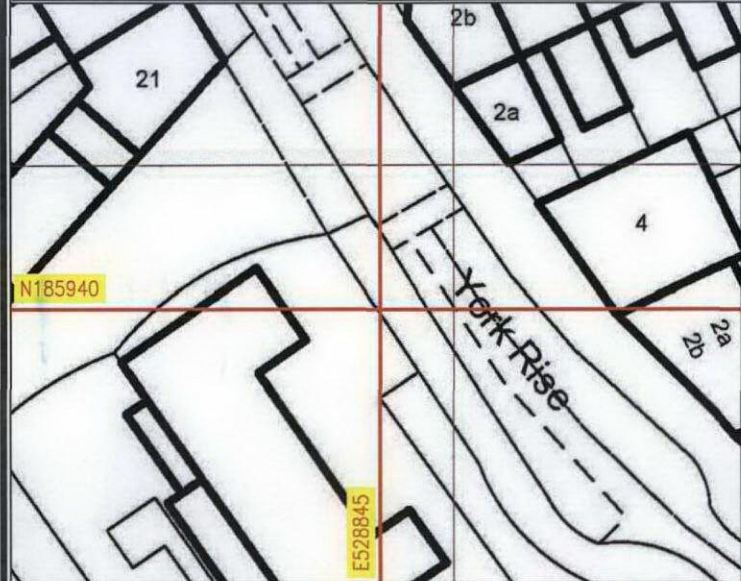

SITE BLOCK PLAN Scale 1:500

LOCATION PLAN Scale 1:50000

A	FIRST ISSUE	ES	13.02.12		
REV	DESCRIPTION	BY	DATE		
SCALE AS SHOWN WHEN PRINTED AT A4	DRAWN	ES	CHECKED	BP	ALL DIMENSIONS IN METRES U.N.O.
	DATE	07.02.12	DATE	13.02.12	

LOCATION PLAN - Digital Mapping Solutions from Dotted Eyes.
 © Crown Copyright 2012. All rights reserved Licence number 100019918
 SITE BLOCK PLAN - Digital Mapping Solutions from Promap © Crown
 Copyright 2012. All rights reserved Licence number LANDMLON100003121118