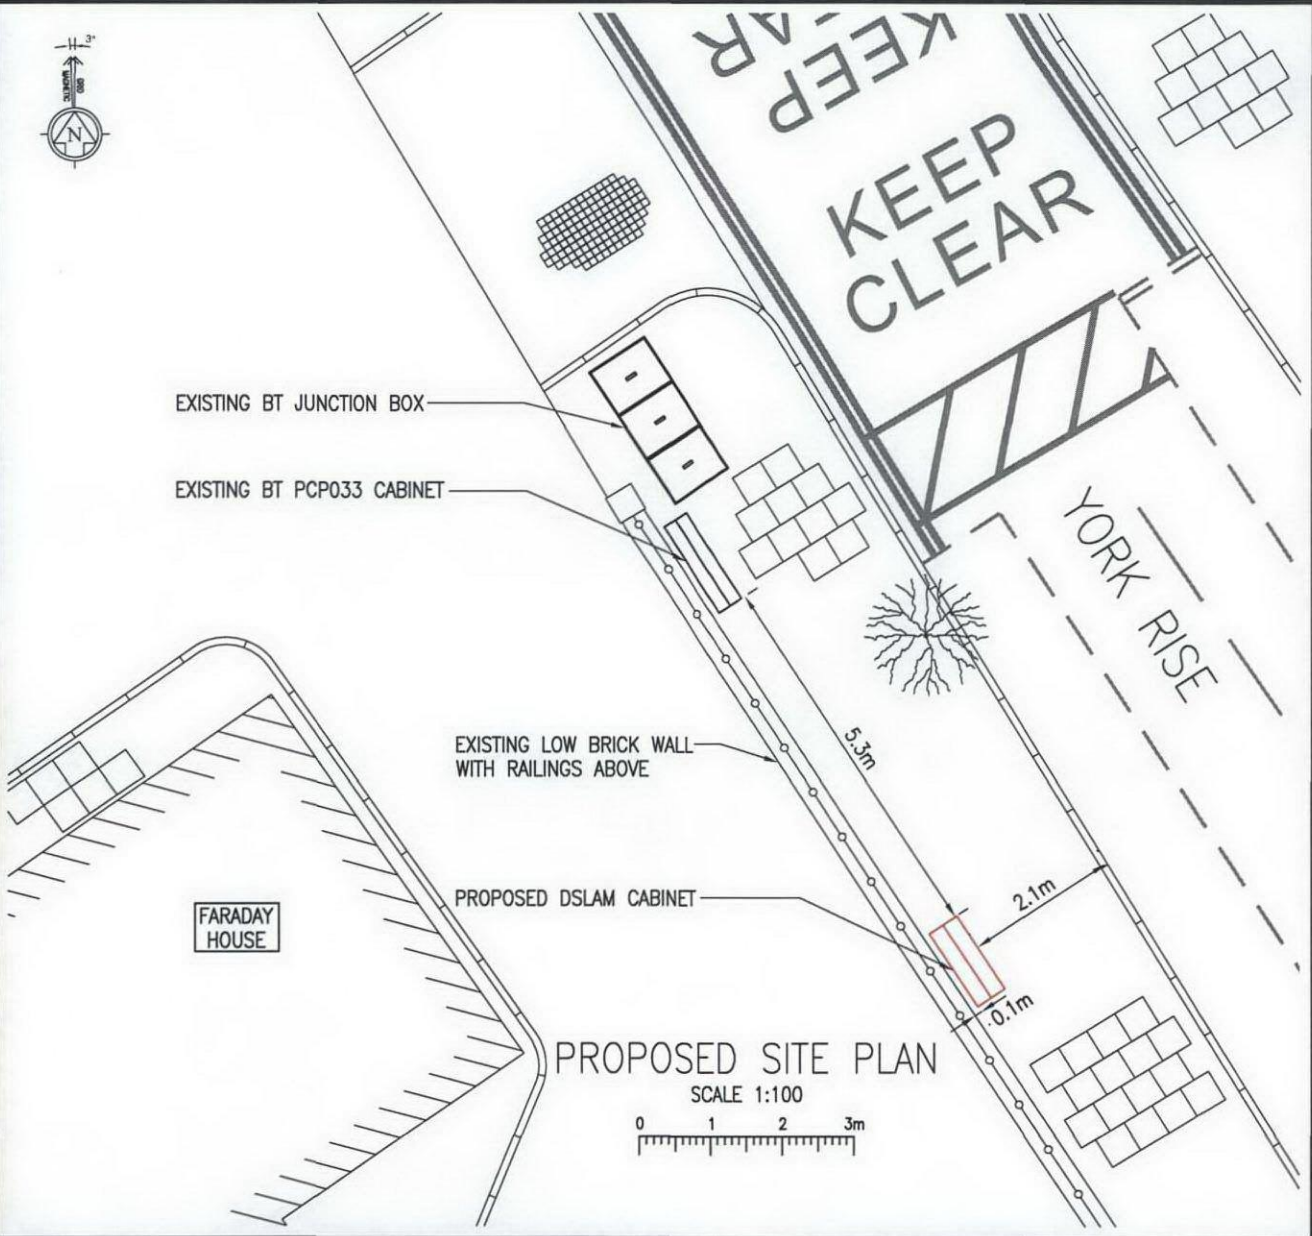

SITE BLOCK PLAN Scale 1:500

LOCATION PLAN Scale 1:50000

A	FIRST ISSUE	ES	13.02.12		
REV	DESCRIPTION	BY	DATE		
SCALE AS SHOWN WHEN PRINTED AT A4	DRAWN	ES	CHECKED	BP	ALL DIMENSIONS IN METRES U.N.O.
	DATE	07.02.12	DATE	13.02.12	

LOCATION PLAN - Digital Mapping Solutions from Dotted Eyes.
 © Crown Copyright 2012. All rights reserved Licence number 100019918
 SITE BLOCK PLAN - Digital Mapping Solutions from Promap © Crown
 Copyright 2012. All rights reserved Licence number LANDMLON100003121118