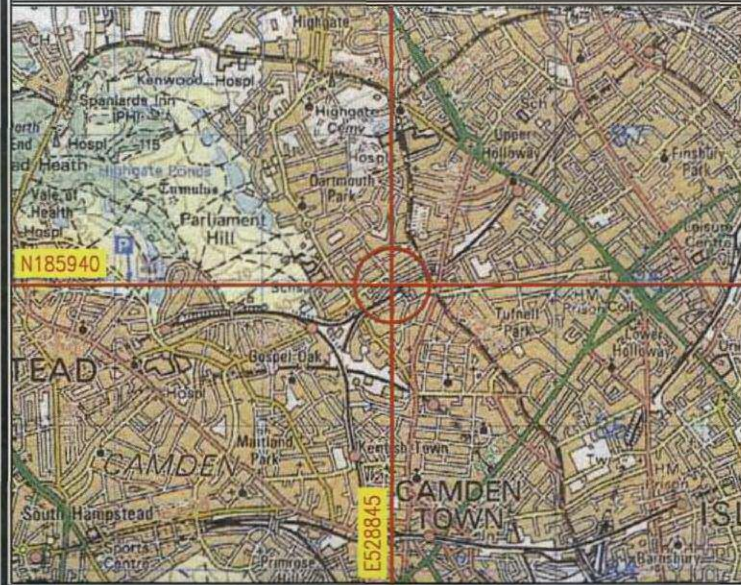

SITE BLOCK PLAN Scale 1:500

LOCATION PLAN Scale 1:50000

A	FIRST ISSUE	ES	13.02.12		
REV	DESCRIPTION	BY	DATE		
SCALE AS SHOWN WHEN PRINTED AT A4	DRAWN	ES	CHECKED	BP	ALL DIMENSIONS IN METRES U.N.O.
	DATE	07.02.12	DATE	13.02.12	