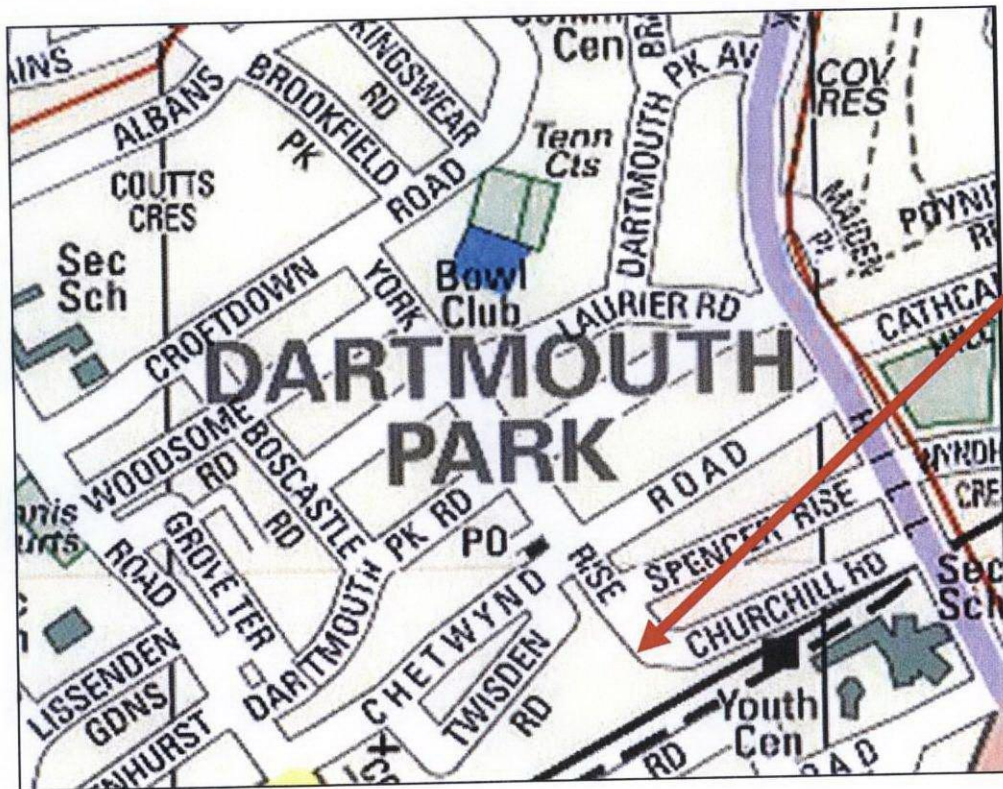

York Rise, O/S Faraday House, York Rise, London NW5 1DU

E 528845 N 185940

DSLAM  
Cabinet  
Location

DSLAM to JB route ——— Power route ———