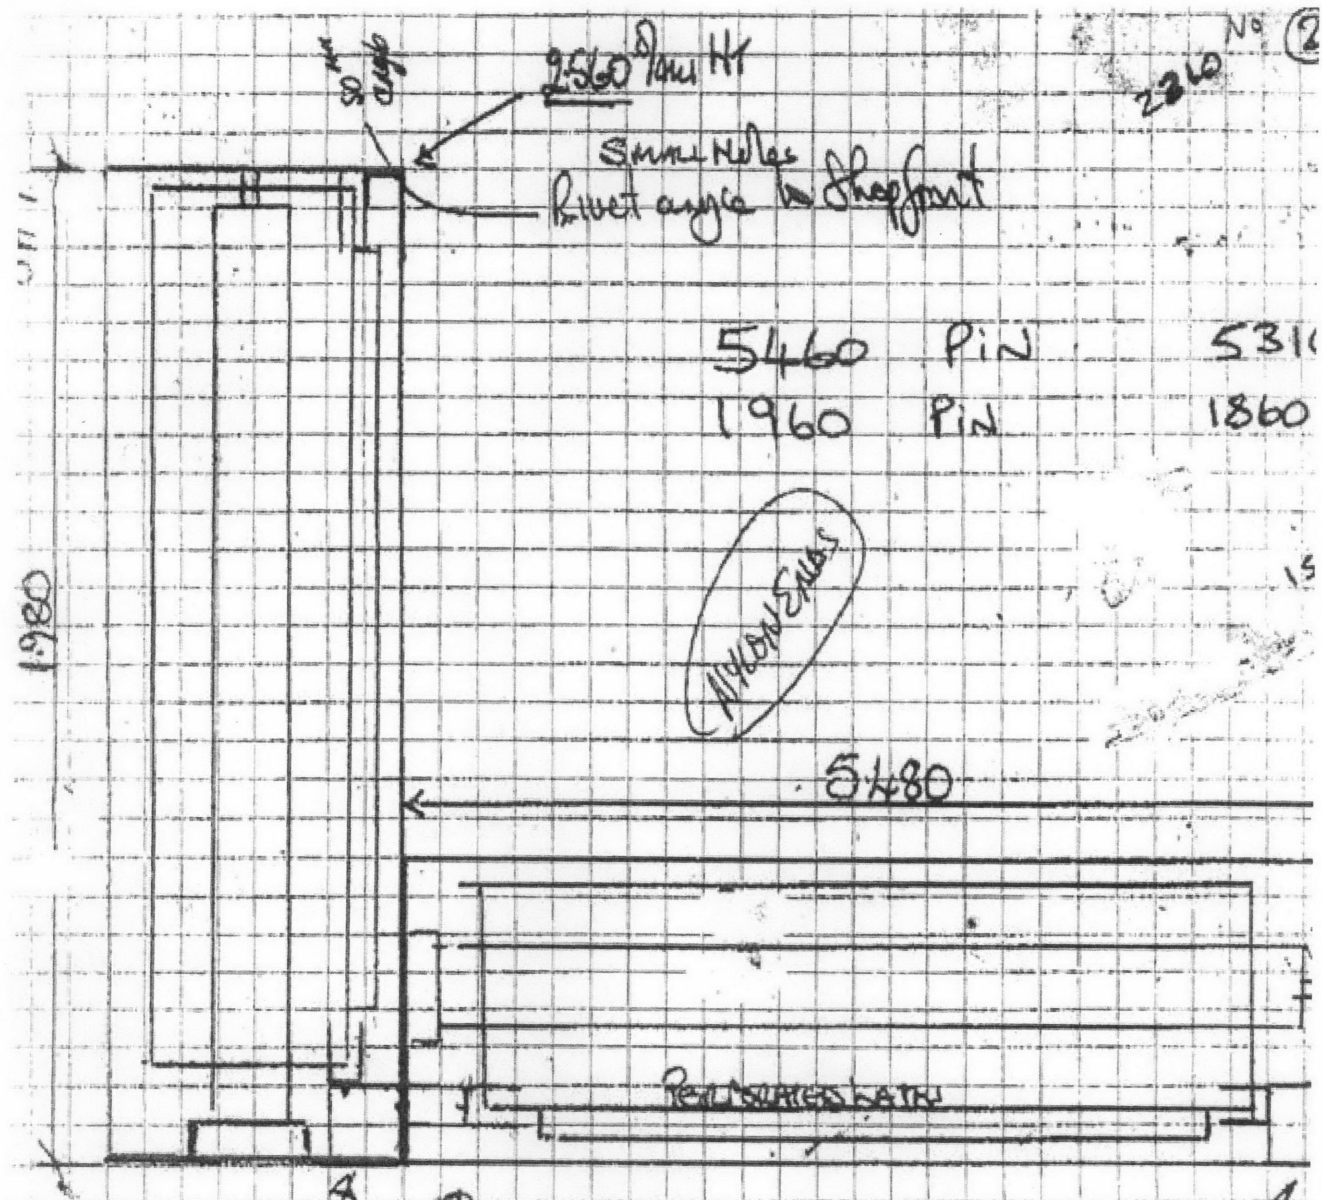

RECEIVED  
17 FEB 2012

355  
BOX

2.230

PLANT ELEMENT

PROCESSO PARTICULOS

5.480

16-FEB-2012 16:50

EXPRESS.SHUTTERS

02088081359

PLAN VIEW

2585 Pin HT  
 Fixed to floor/Plato  
 Plate & Structure @ Bottom

- 80mm Box -
- 65mm guide -
- 50mm angle -
- 355 Plates -

St Giles Hotel  
ES 28712