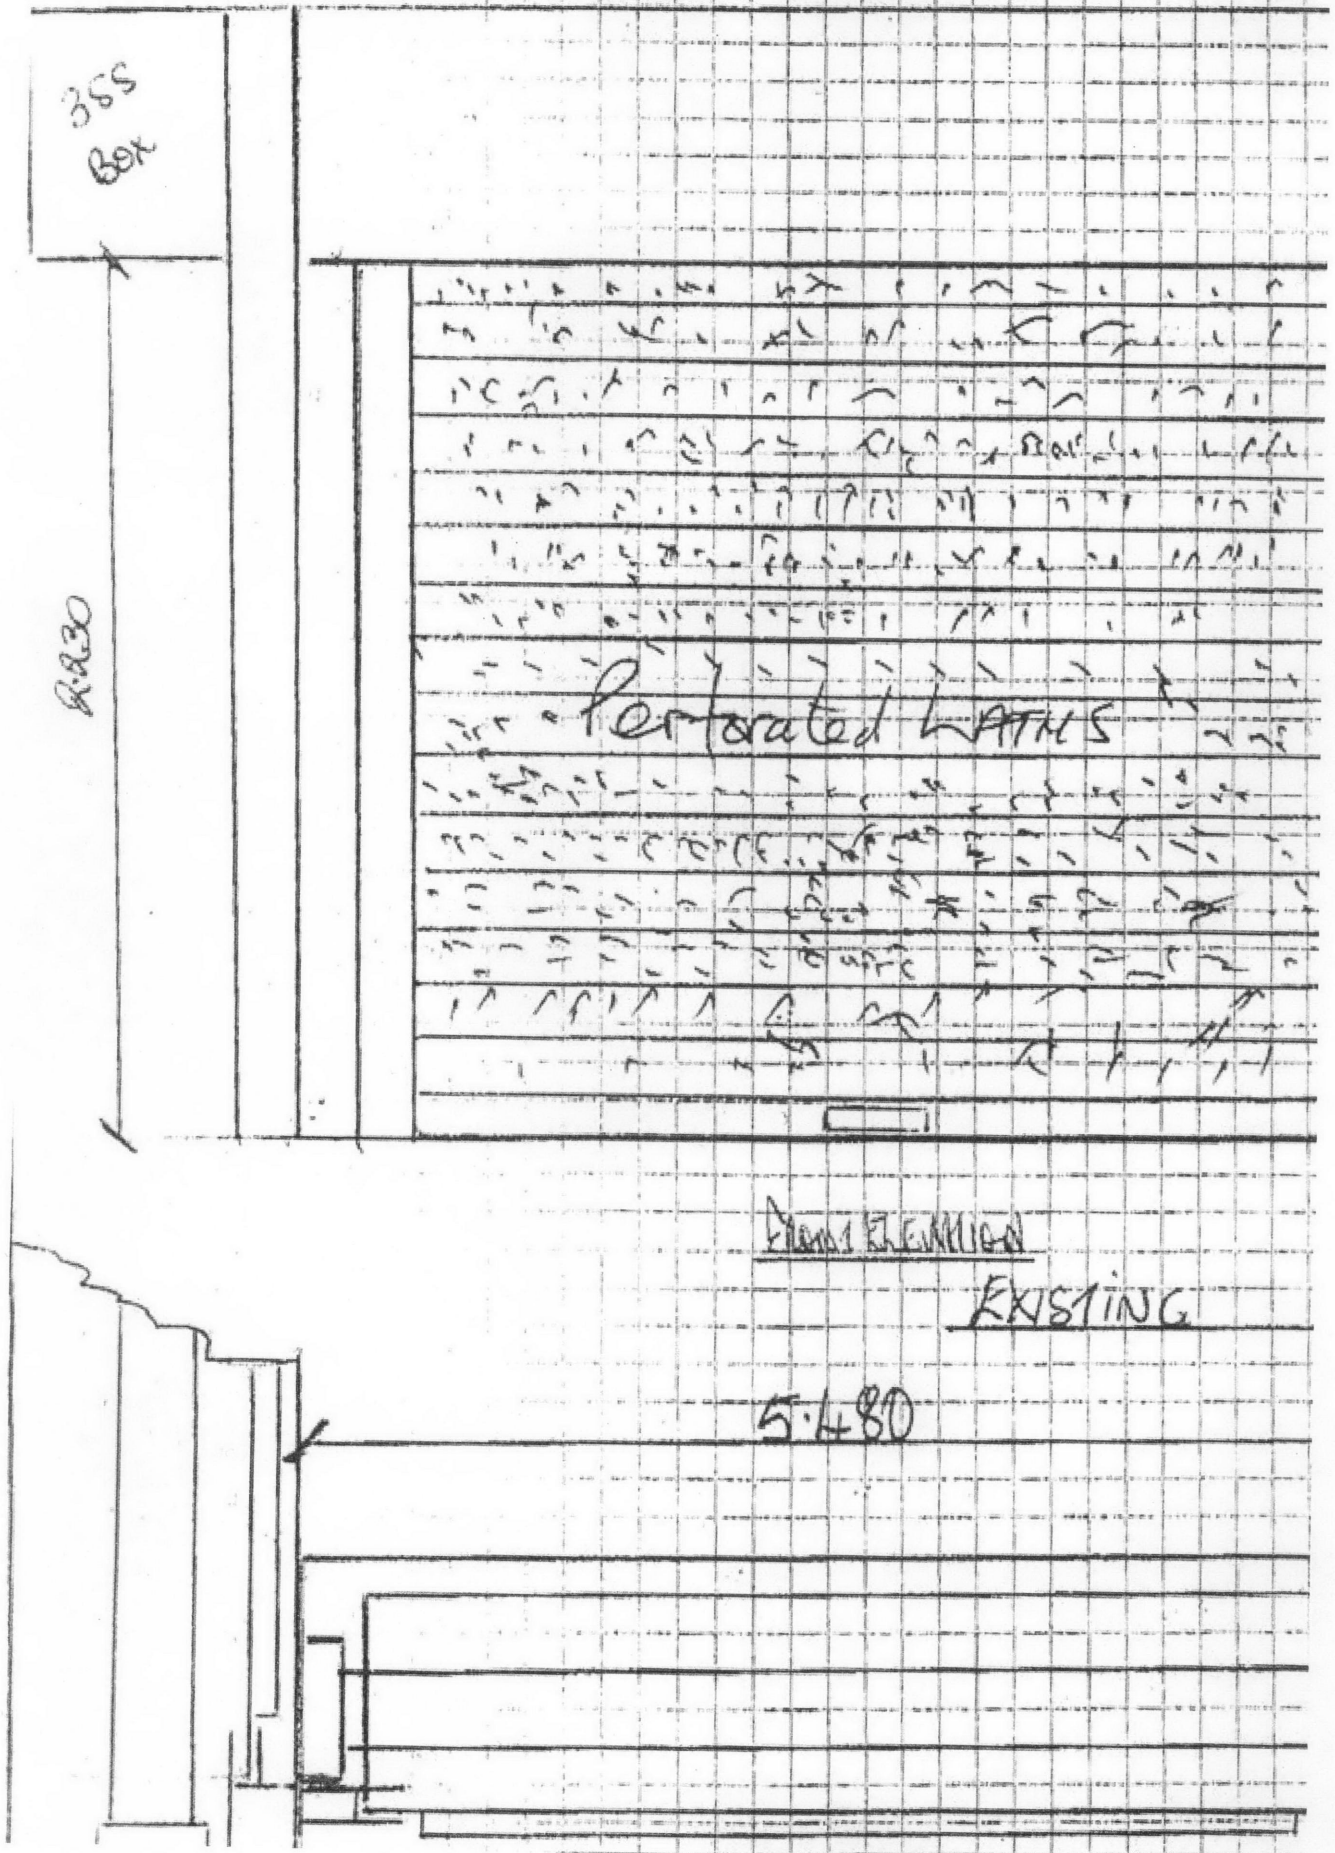

RECEIVED  
17 FEB 2012

355  
BOX

2.230

PLANT ELEMENT

PROCESSO PARTICULOS

5.480

16-FEB-2012 16:50

EXPRESS.SHUTTERS

02088081359

PLAN VIEW

2585 Pin HT  
 Fixed to floor/Plato  
 Plate & Structure @ Bottom

- 80mm Box -
- 65mm guide -
- 50mm angle -
- 355 Plates -

St Giles Hotel  
ES 28712