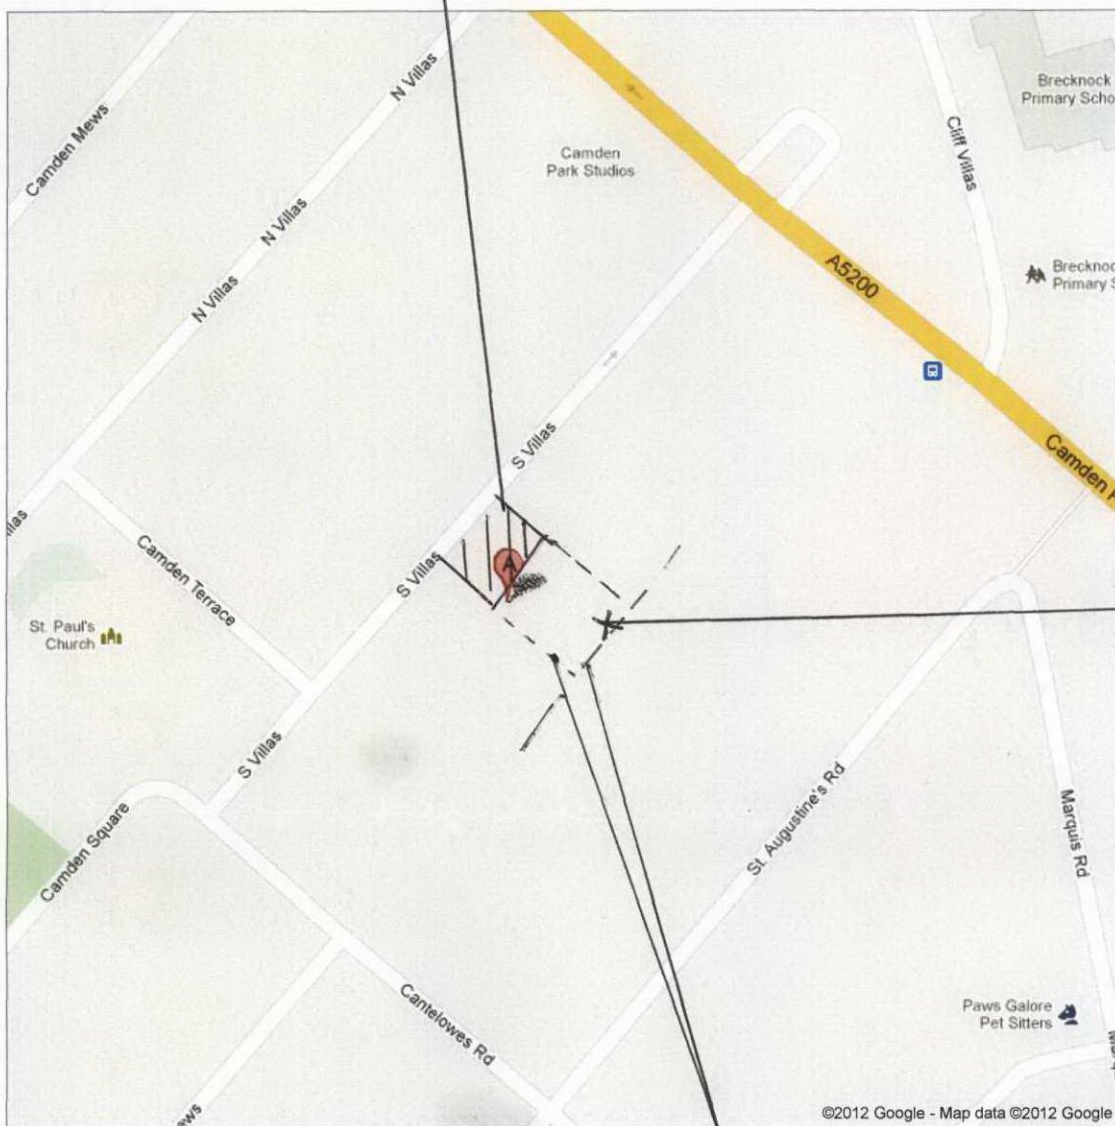

Address **8 S Villas**
London, Greater London NW1 9BS,
UK

Application for works on a tree with a T.P.O

Position
of TL

BOUNDARY LINE