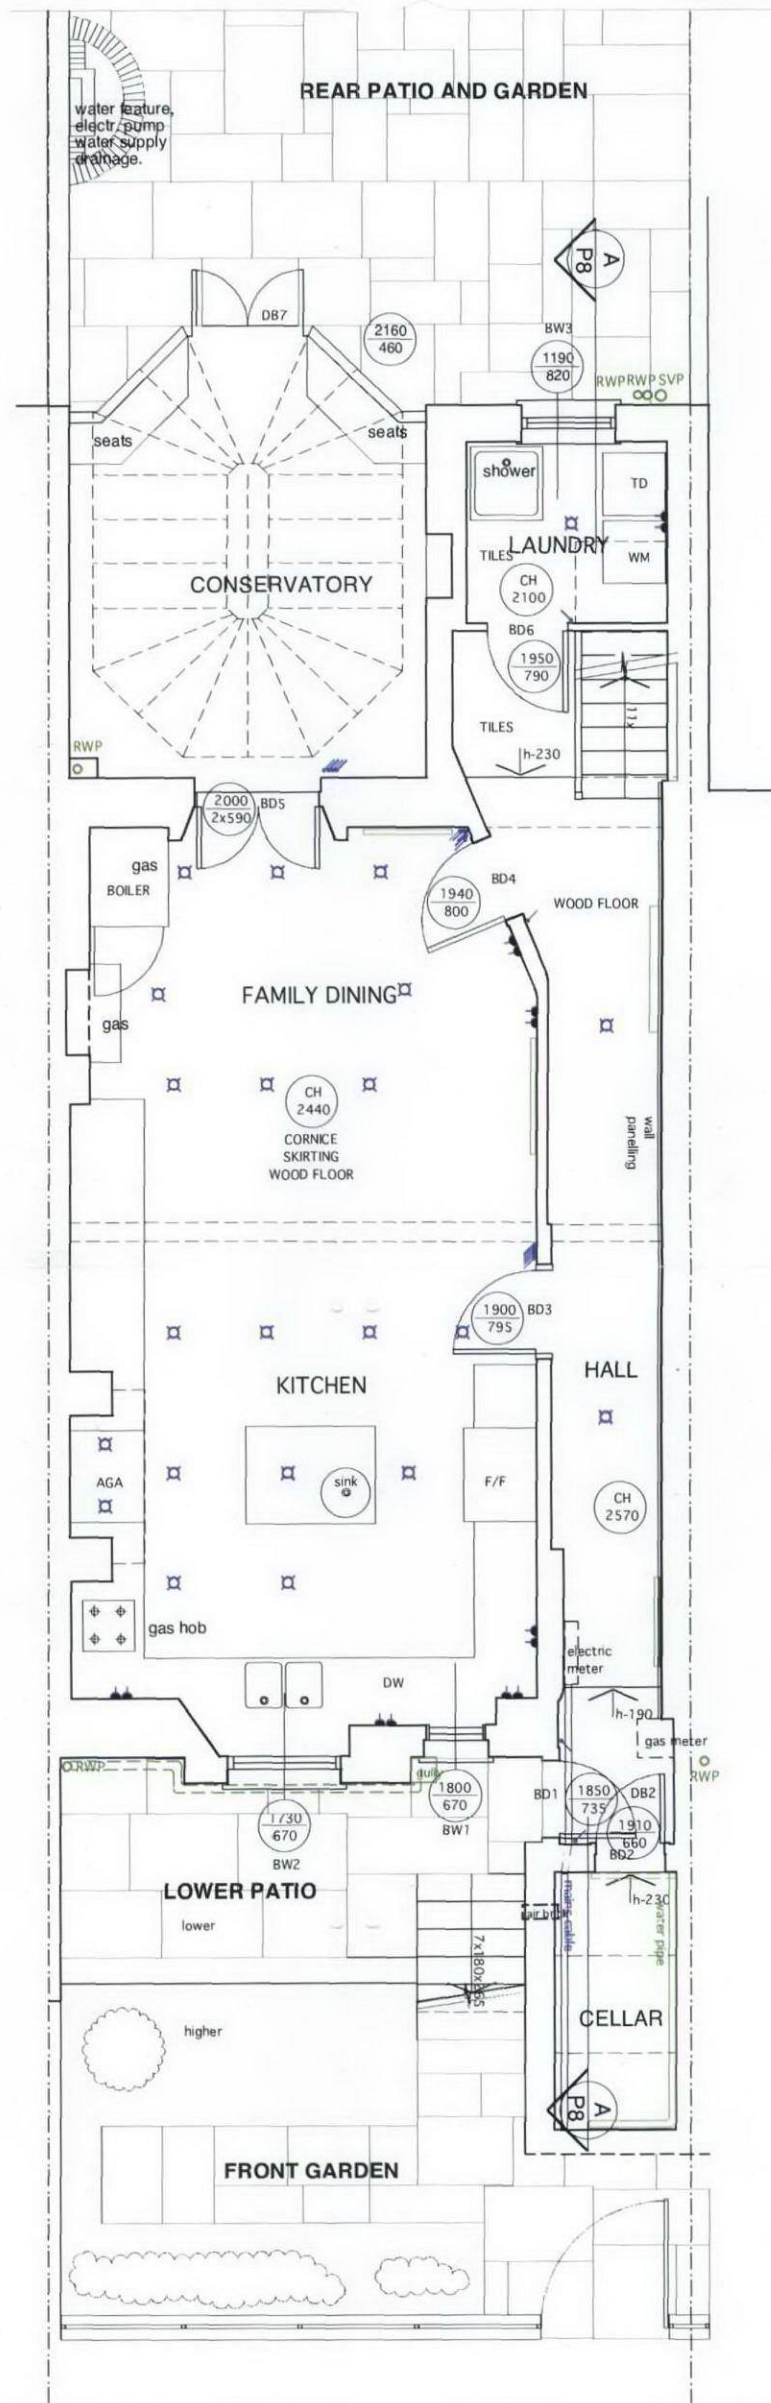

ELECTRICAL LEGEND	
	one way light switch
	two way light switch
	dimmer switch
	13A s-socket outlet (double)
	13A fused connection
	5A lighting socket outlet
	floor mounted socket
	shaver socket
	luminaire (letter denot.type)
	TV FM socket outlet
	distribution fuseboard
	door operated switch
	heat detector
	thermostat
	fire alarm bell
	panic button
	telephone socket
	intercom socket
	audio/video socket
	pendant light
	recessed downlighter
	surface mounted light
	smoke detector
	wall recessed mini spotlight

2012/ 1189/P

DRAWING
LOWER GRD. FLOOR - PROPOSED
PROJECT
89 BELSIZE LANE MAIN
CLIENT
MR. & MRS. A. & J. BEECROFT

TAG
ARCHITECTS
TAG ARCHITECTS
14 BELSIZE CRESCENT, HAMPSTEAD, LONDON NW3 5QU
TEL.: 020 7431 7974

DATE	SCALE
01.12	1:50 @A2
JOB	DRAWING
119	P1B