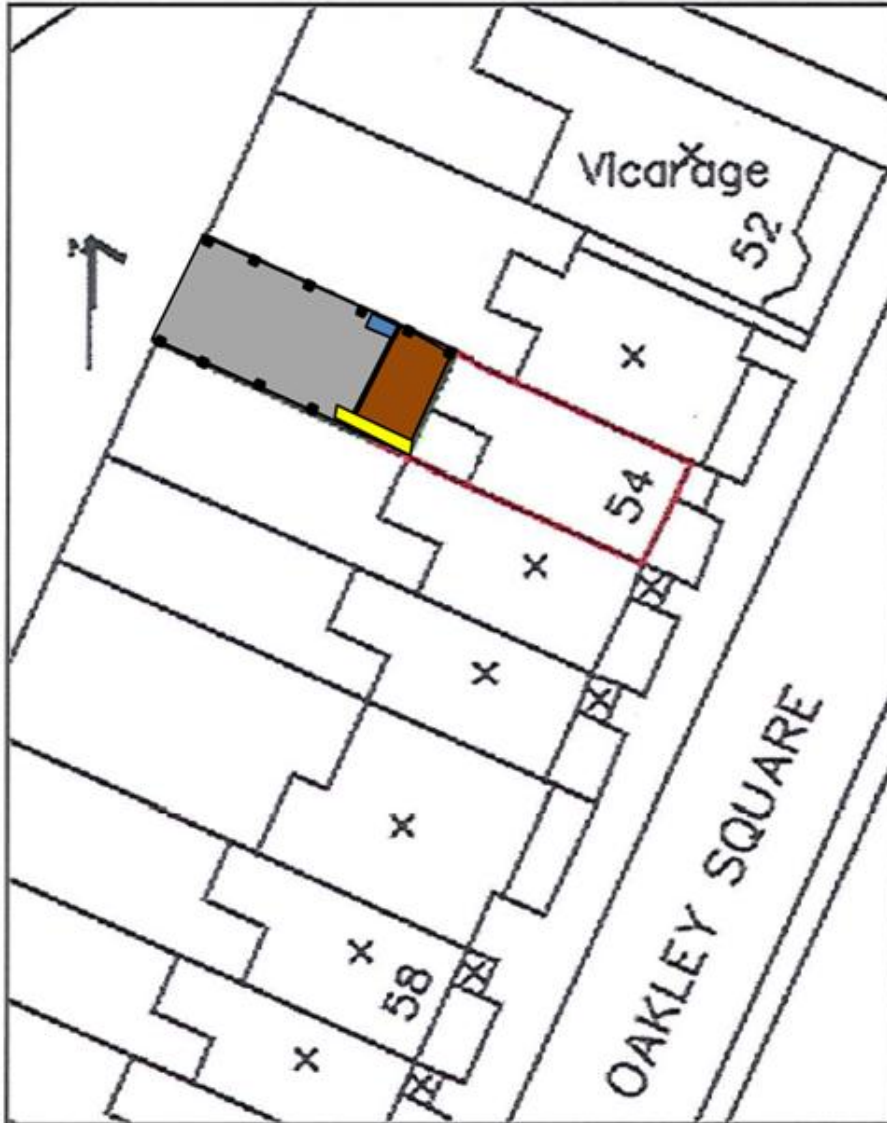

Legend:

- BROWN – Lowered Patio Area
- GREY – Raised Dirt/Gravel Area

- YELLOW – Stairs from Raised Gravel Area to Ground Floor Flat
- BLUE – Stairs from Patio to Raised Gravel Area

Dashed Line – New Proposed Wrought Iron Railing

Existing

Not to Scale

Proposed

Not to Scale