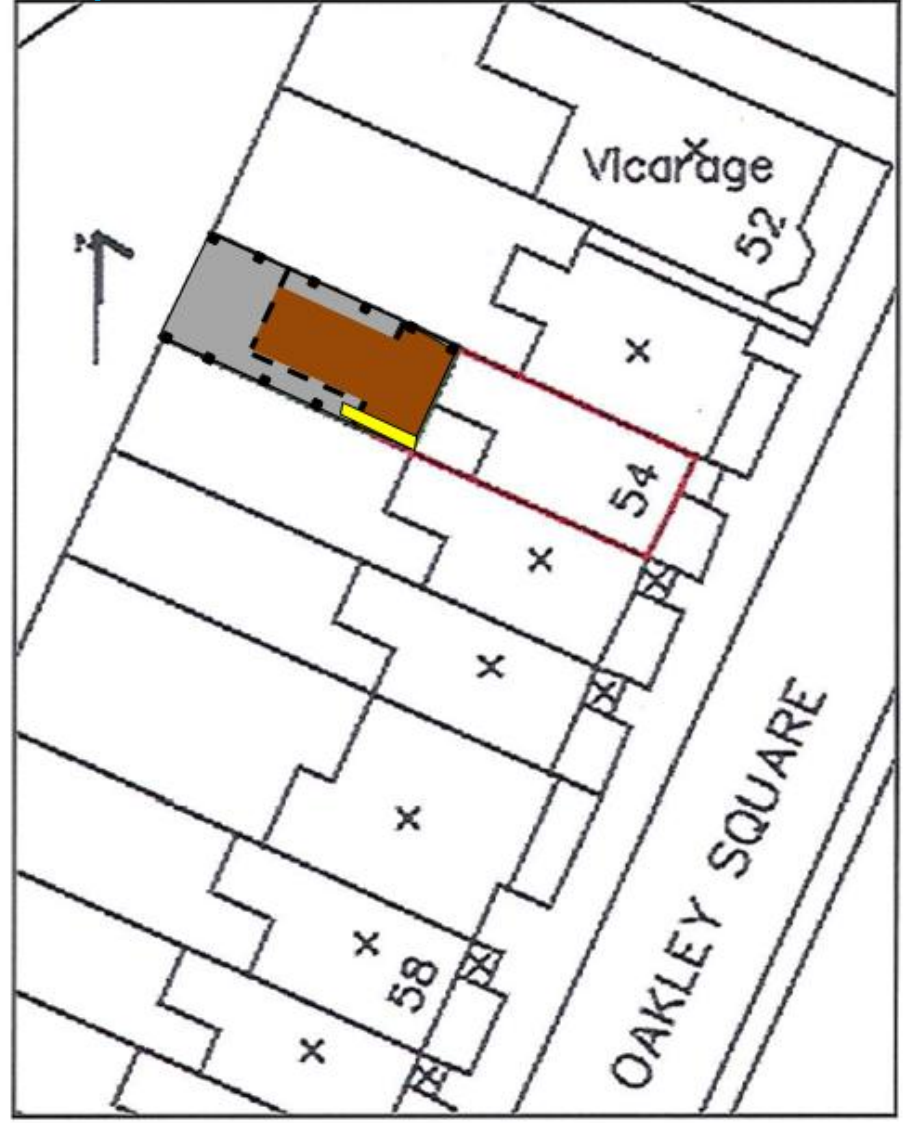

Legend:

- BROWN – Lowered Patio Area
- GREY – Raised Dirt/Gravel Area

- YELLOW – Stairs from Raised Gravel Area to Ground Floor Flat
- BLUE – Stairs from Patio to Raised Gravel Area

Dashed Line – New Proposed Wrought Iron Railing

Existing

Not to Scale

Proposed

Not to Scale