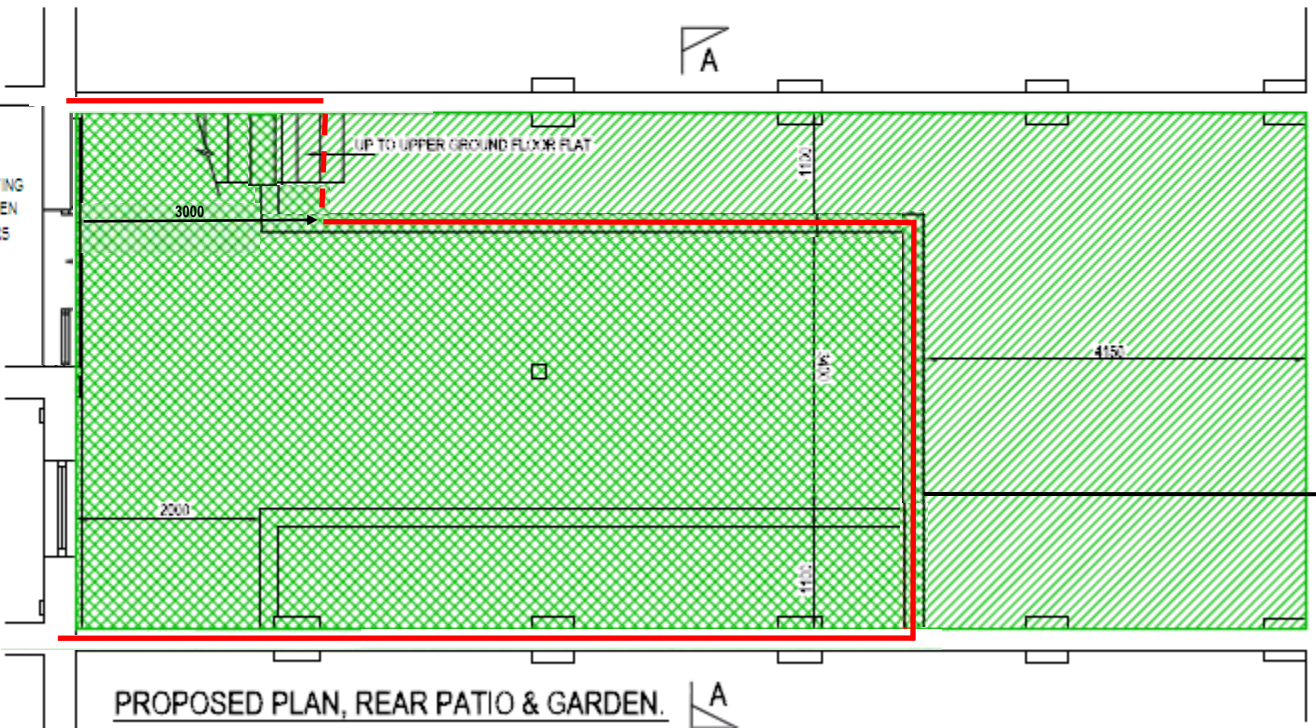

# A6 – Garden Design Plans (Proposed showing build area for lower ground flat against site plan)

Red here indicates Lower Ground Flat Property Boundary