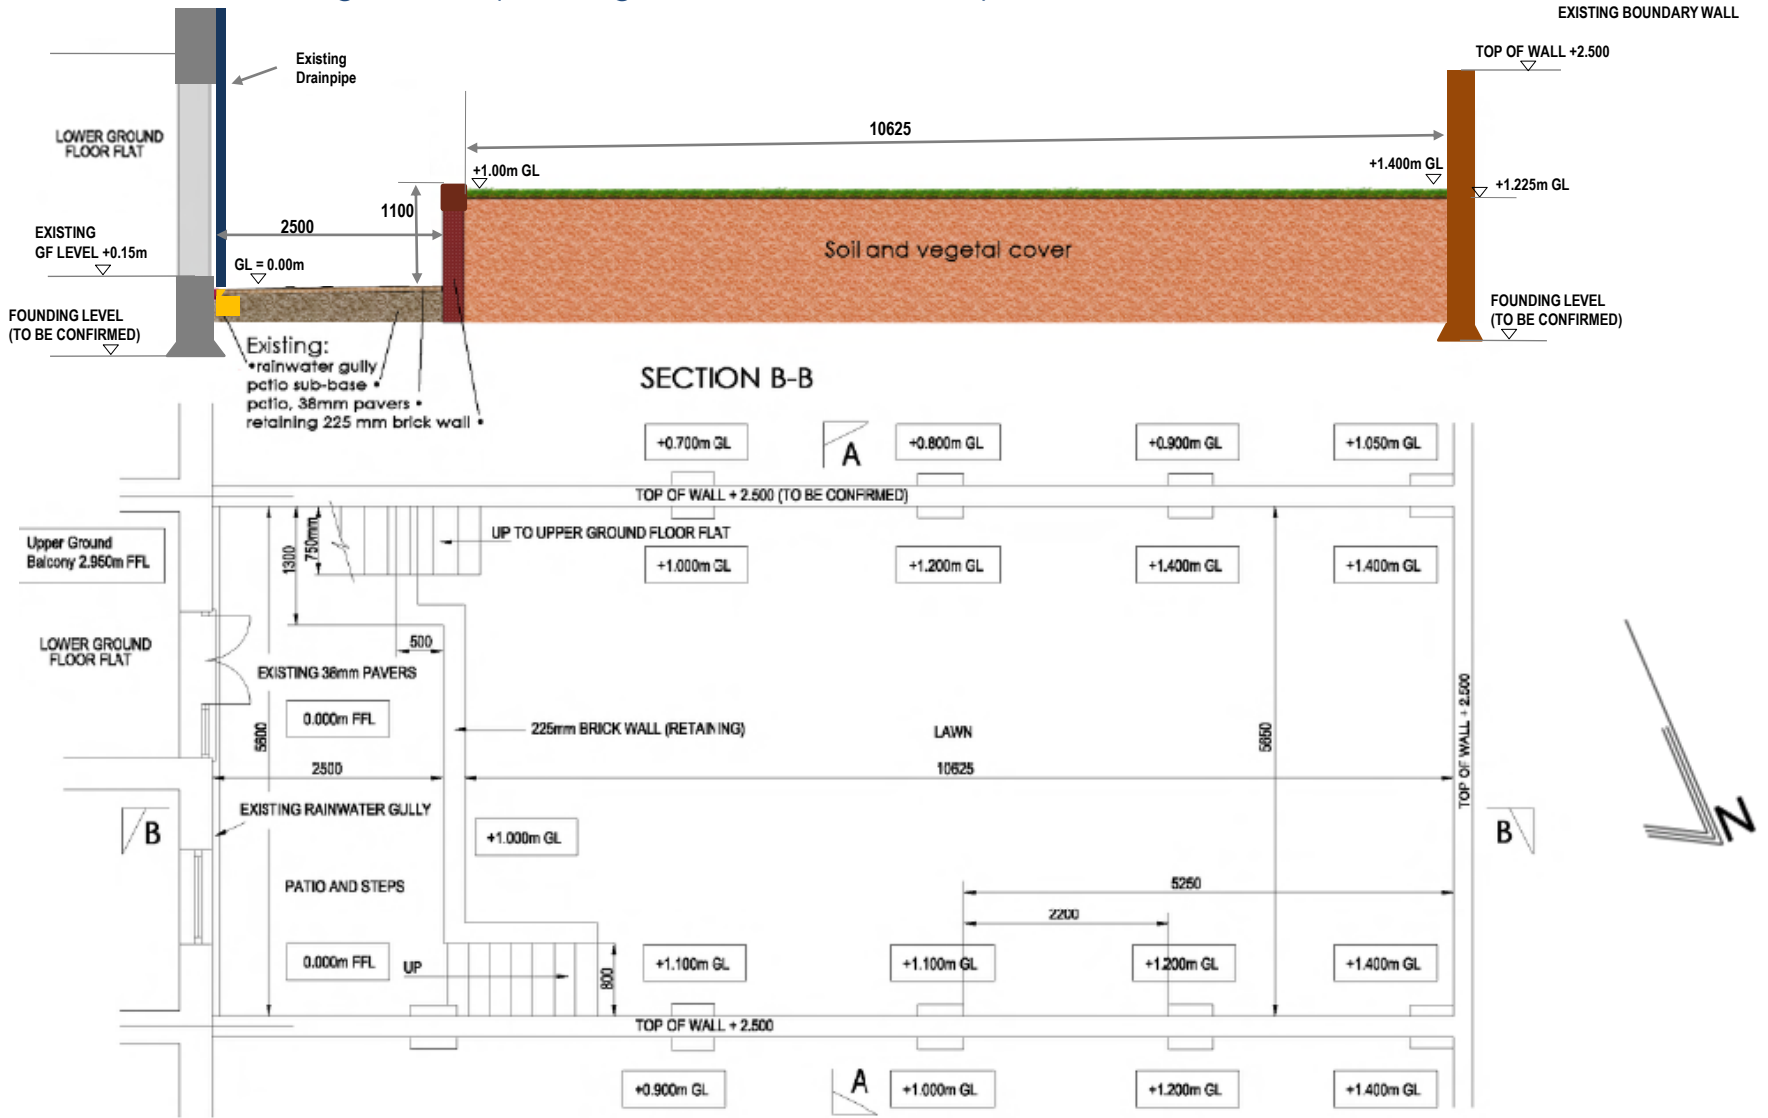

A2 – Garden Design Plans (Existing Levels - Section B-B)

Project: 54 OAKLEY SQ. CAMDEN
NW1 1NJ.

Title: EXISTING PLAN
PATIO & GARDEN.

Date: August 2012
Scale: 1:50 @ A3