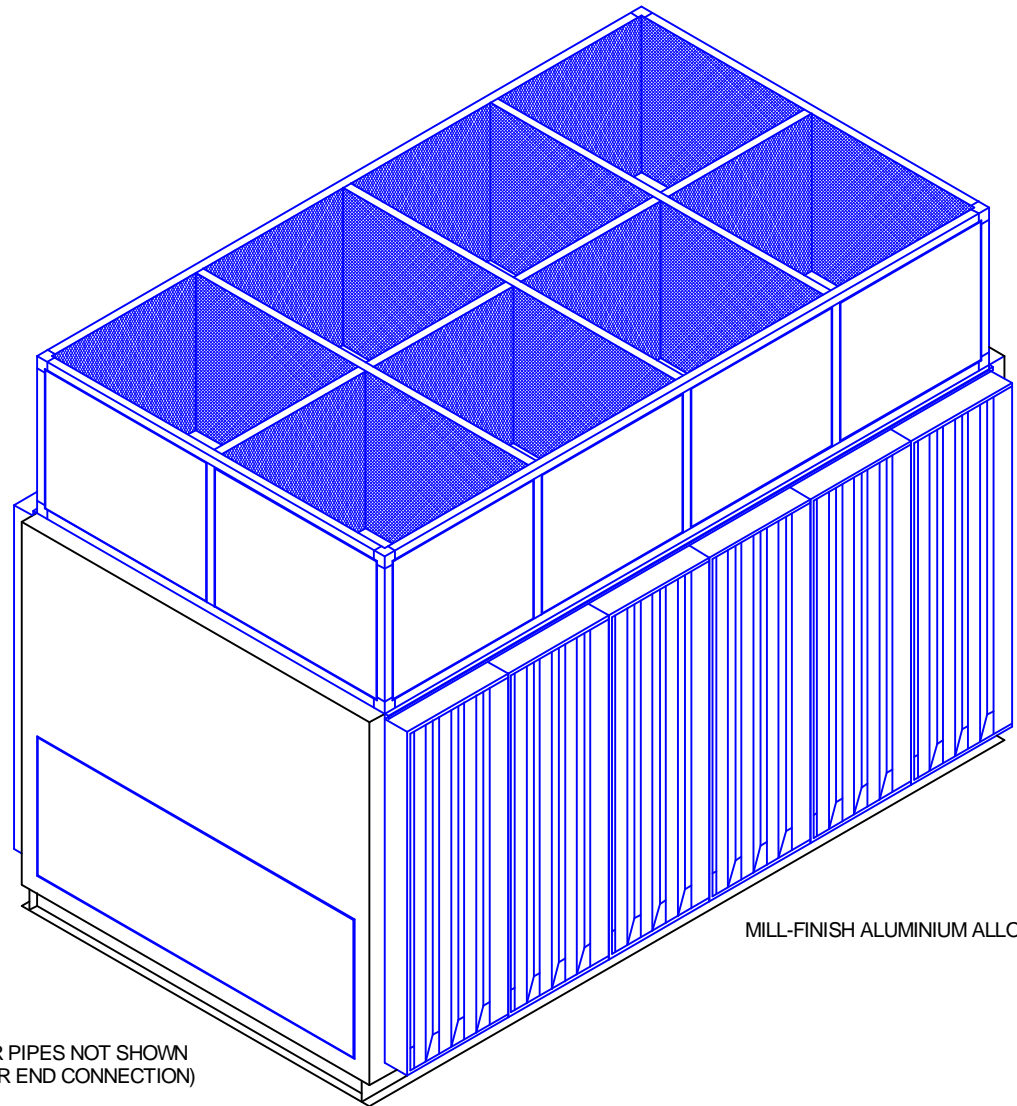

GENERIC CHILLER PACKAGE TYPE AA203 (LIFT-OFF LOUVRE)

CHILLED WATER PIPES NOT SHOWN  
(CAN BE SIDE OR END CONNECTION)

MILL-FINISH ALUMINIUM ALLOY LOUVRES

INCREASE IN DIMENSIONS  
OF BASE CHILLER (NOMINAL)