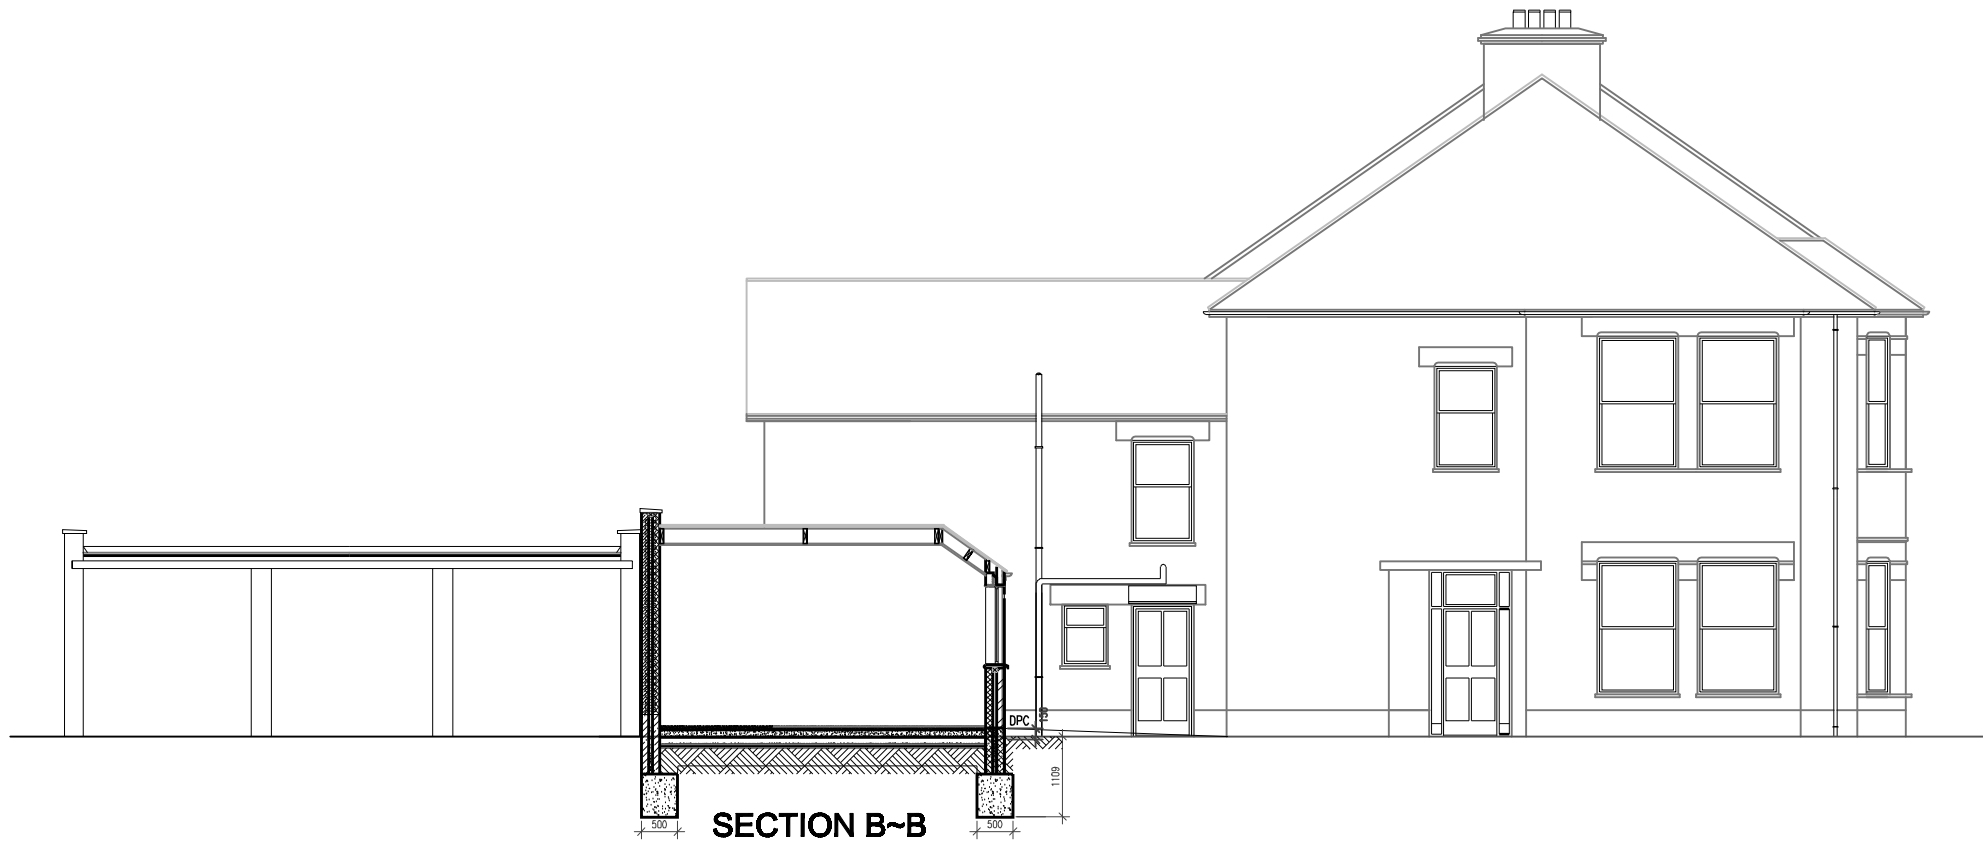

site plan 1:1250

SCALE BAR 1:100

Rev.	Details	Date
	A. Timber sash windows	

Design & Image
 ARCHITECTURAL TECHNICIANS &
 INTERIOR DESIGNERS
 26 AYLMER PARADE
 HIGHGATE
 LONDON N2 0PH
 TEL: 07931 598844
 TEL: 0208 558 8558
 www.designimage.org
 E-mail: info@designimage.org

Client
MR. WILLIAM SMITH
 Address
**1B ULYSSES ROAD
 WEST HAMSTEAD
 LONDON
 NW6 1ED**

Title
PROPOSED REAR EXTENSION
 Drawing title

Scale 1:100	Date MARCH2012	Drawn by DW
Drg No. WA 302 PL05	Rev. A	