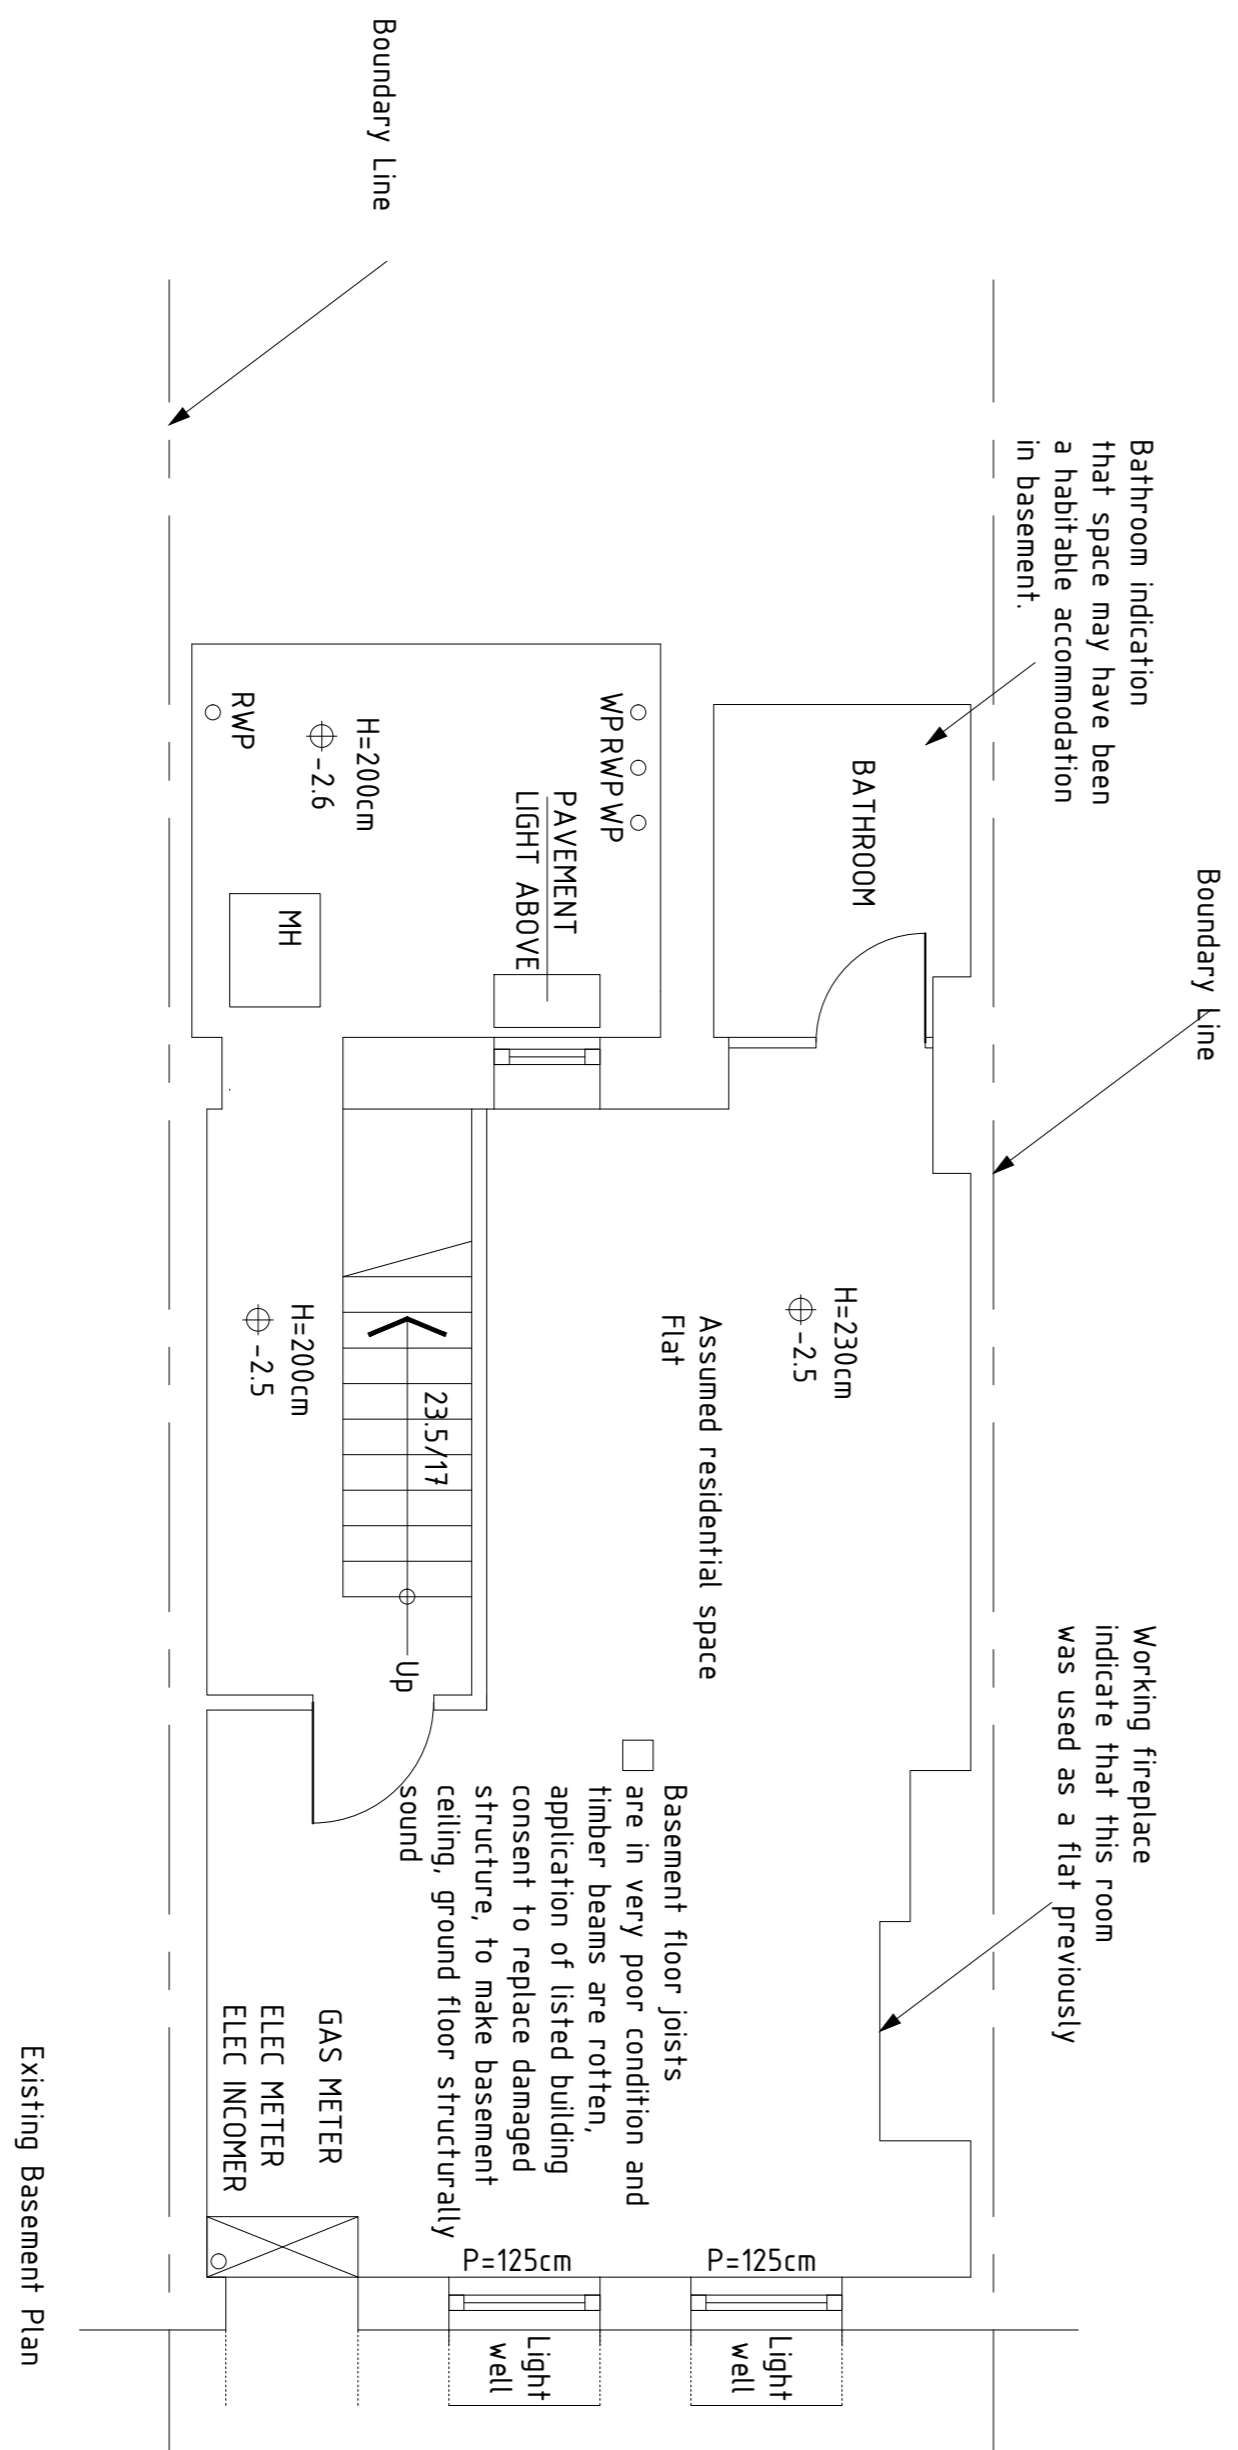

Existing Ground Floor Plan

Existing Basement Plan

Existing Section B-B

Existing Rear Elevation

Existing Front Elevation

Existing Section A-A

<b>AA ARCHITECTURE</b>		Name: Tomislav Radenkovic	
01 Langdon Road 5th Flr 0208 425 0012	Scale: 1:50 Date: 04/12	Site: 43 OLD GLOUCESTER STREET MCT	
Date: May 2012	Rev: 1	Title: Existing Plans and Elevations	