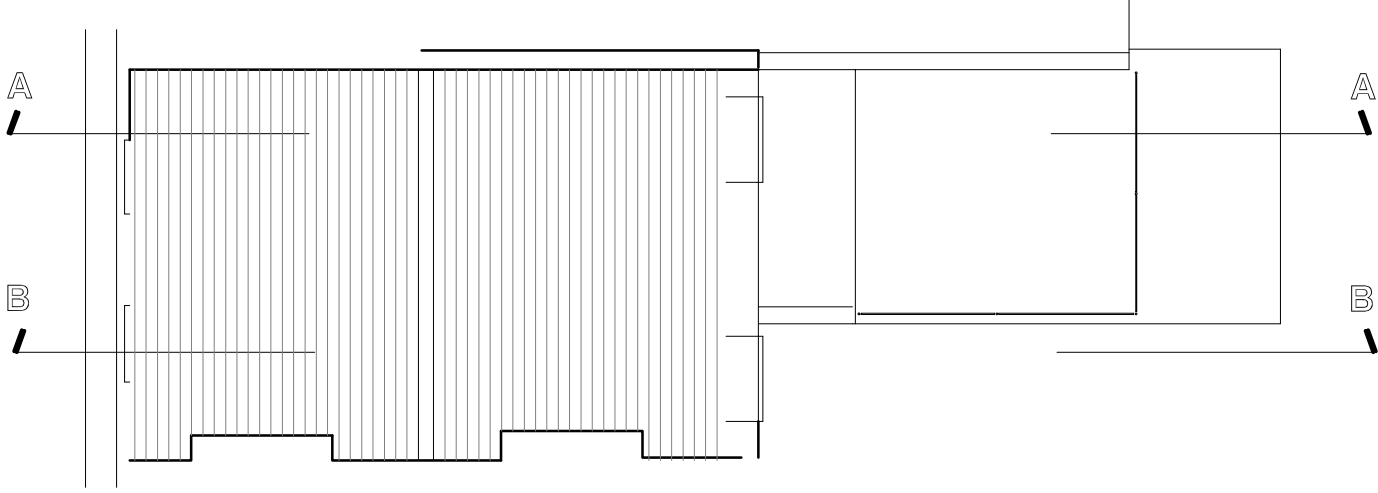

ROOF FLOOR PLAN

A4

Yiannis Pareas Chartered Architects
82 Mill Lane
London NW6 1NL
Tel 020 7431 5022 fax 020 7435 6571

24 C MESSINA AVENUE
LONDON NW6 4LD

ROOF FLOOR PLAN
AS EXISTING

SCALE 1:100

DRAWING NO 503/13