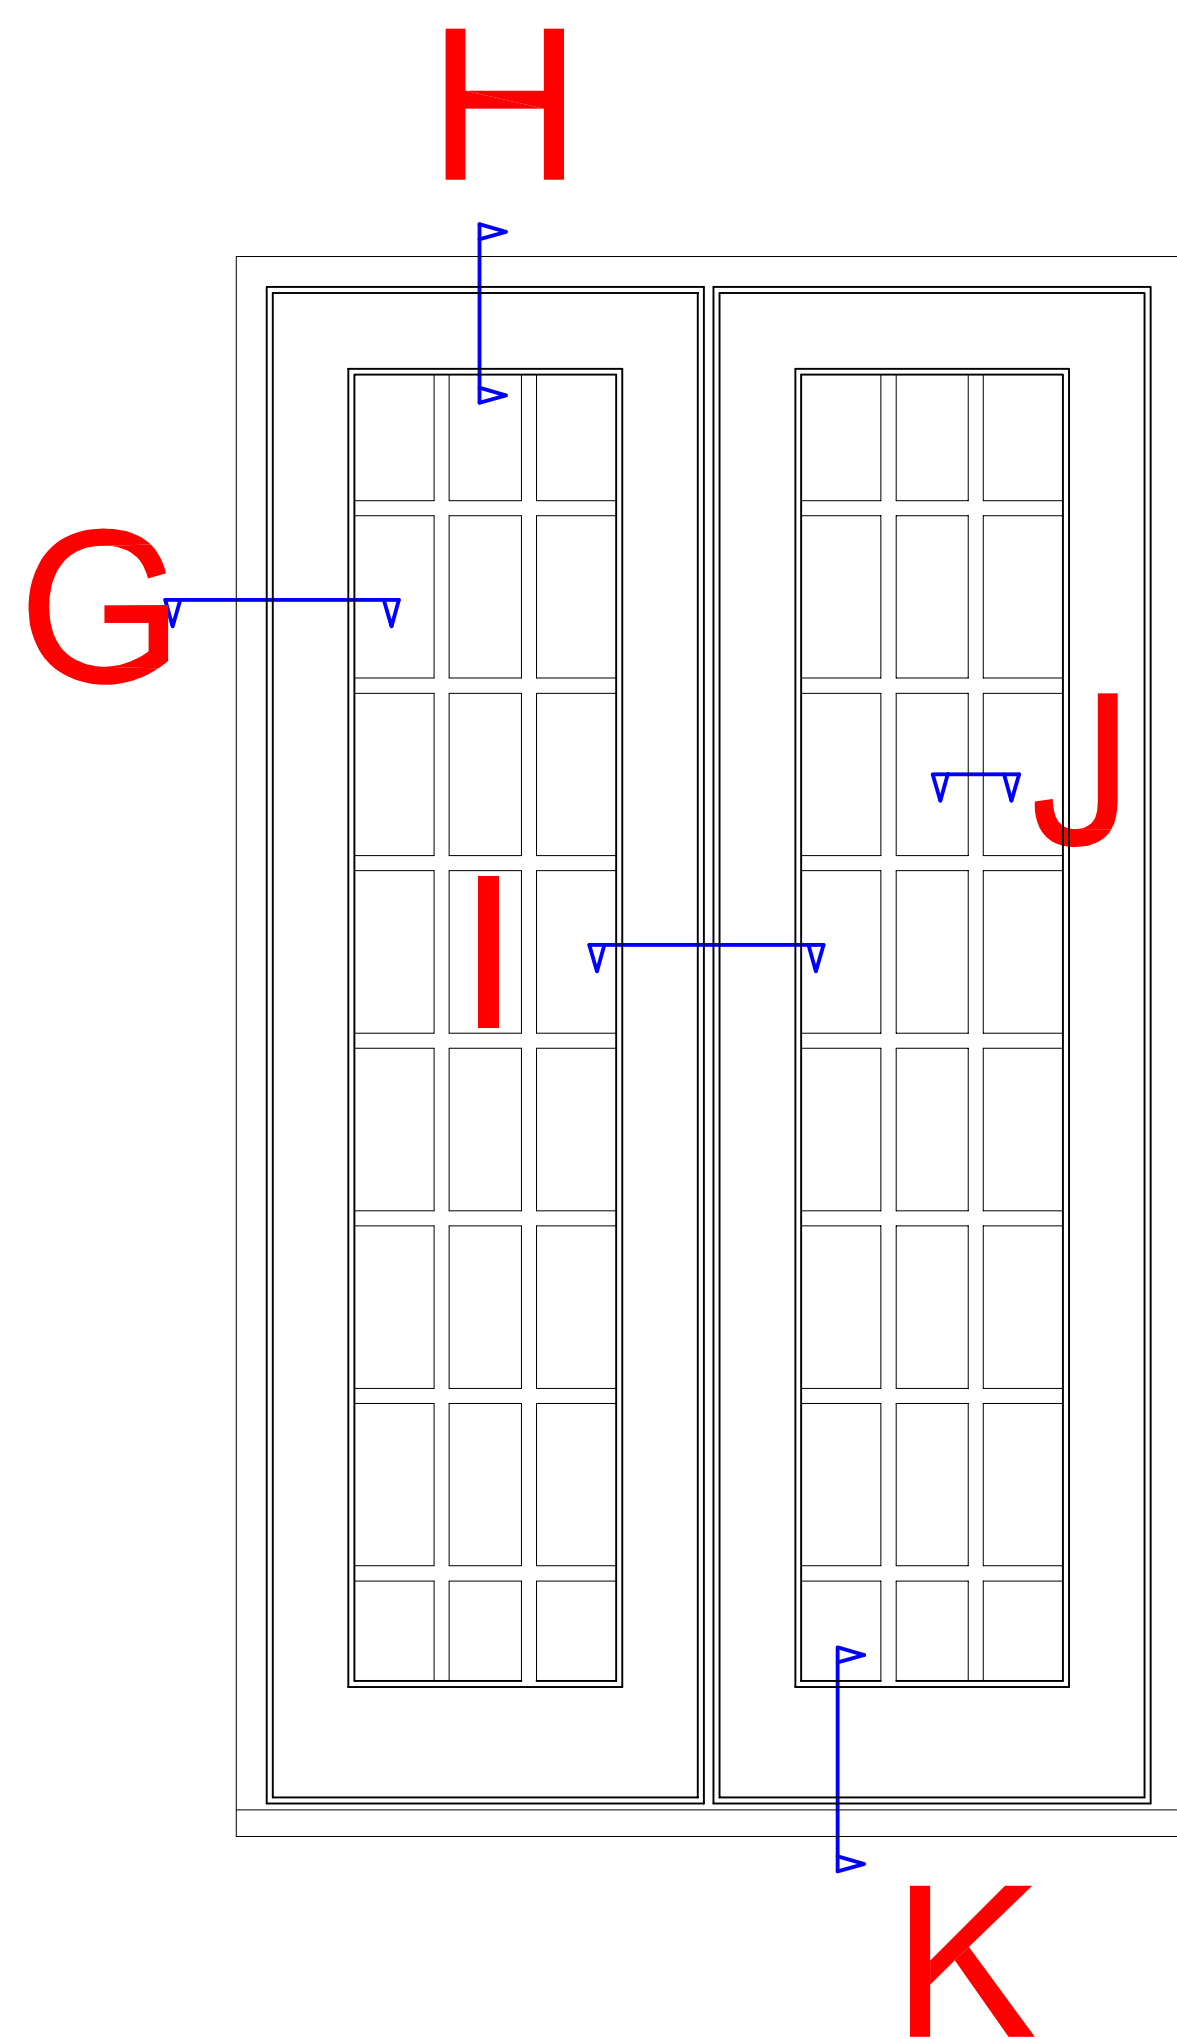

**Hardwood Door
Sections (opening out)**

Title: TER HOST

Scale: 1:1 / 1:10

Paper Size: A1

Date: 18/05/2012

Drawing No. 5205/05