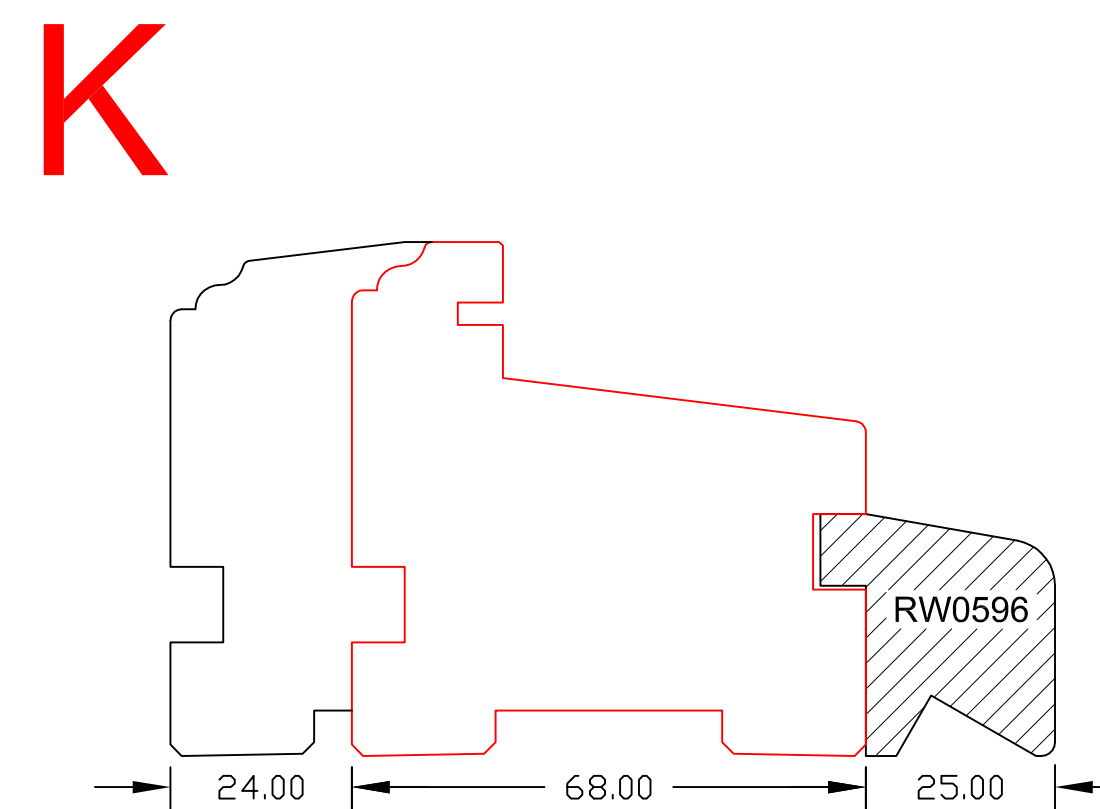

**Hardwood Door
Sections (opening out)**

Title: TER HOST

Scale: 1:1 / 1:10

Paper Size: A1

Date: 18/05/2012

Drawing No. 5205/05