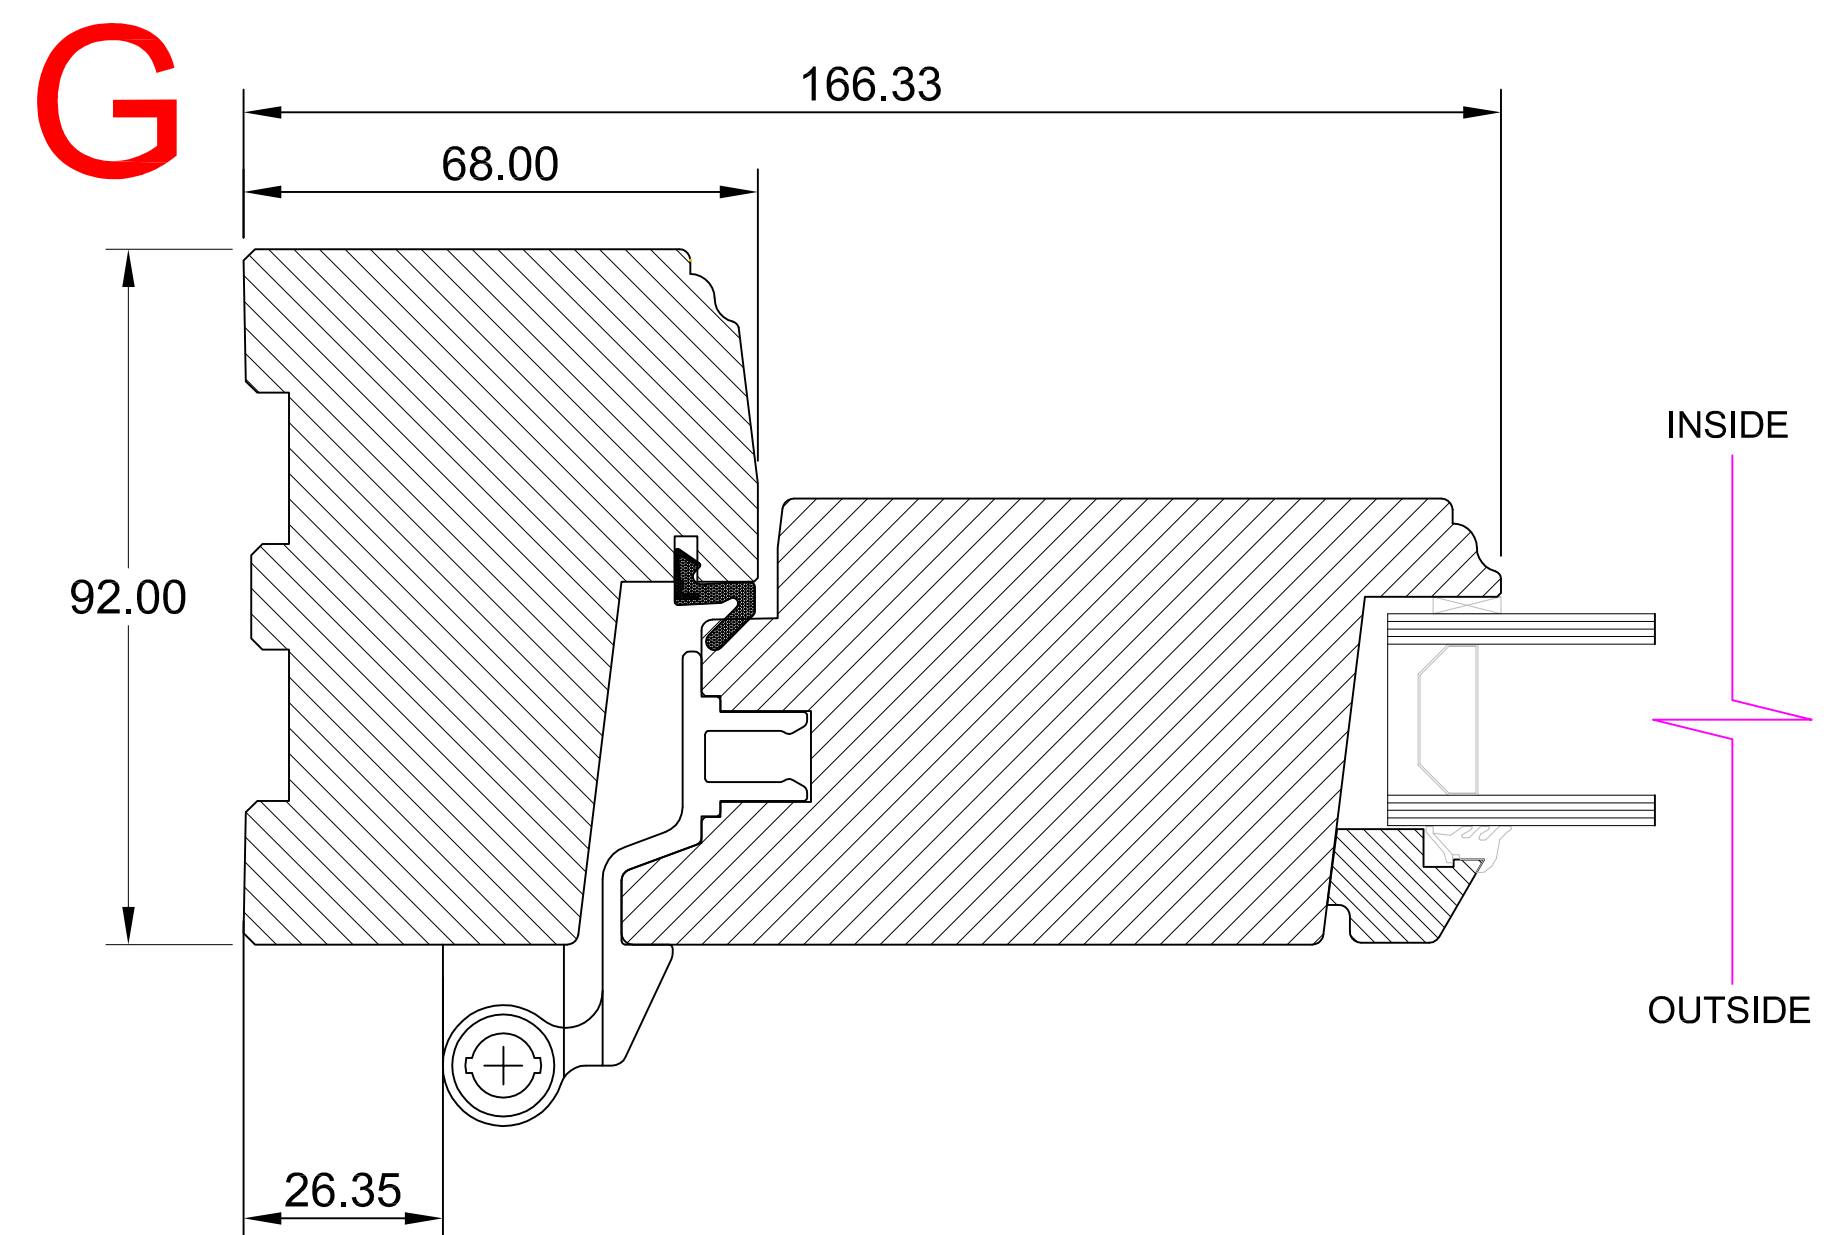

**Hardwood Door
Sections (opening out)**

Title: TER HOST

Scale: 1:1 / 1:10

Paper Size: A1

Date: 18/05/2012

Drawing No. 5205/05