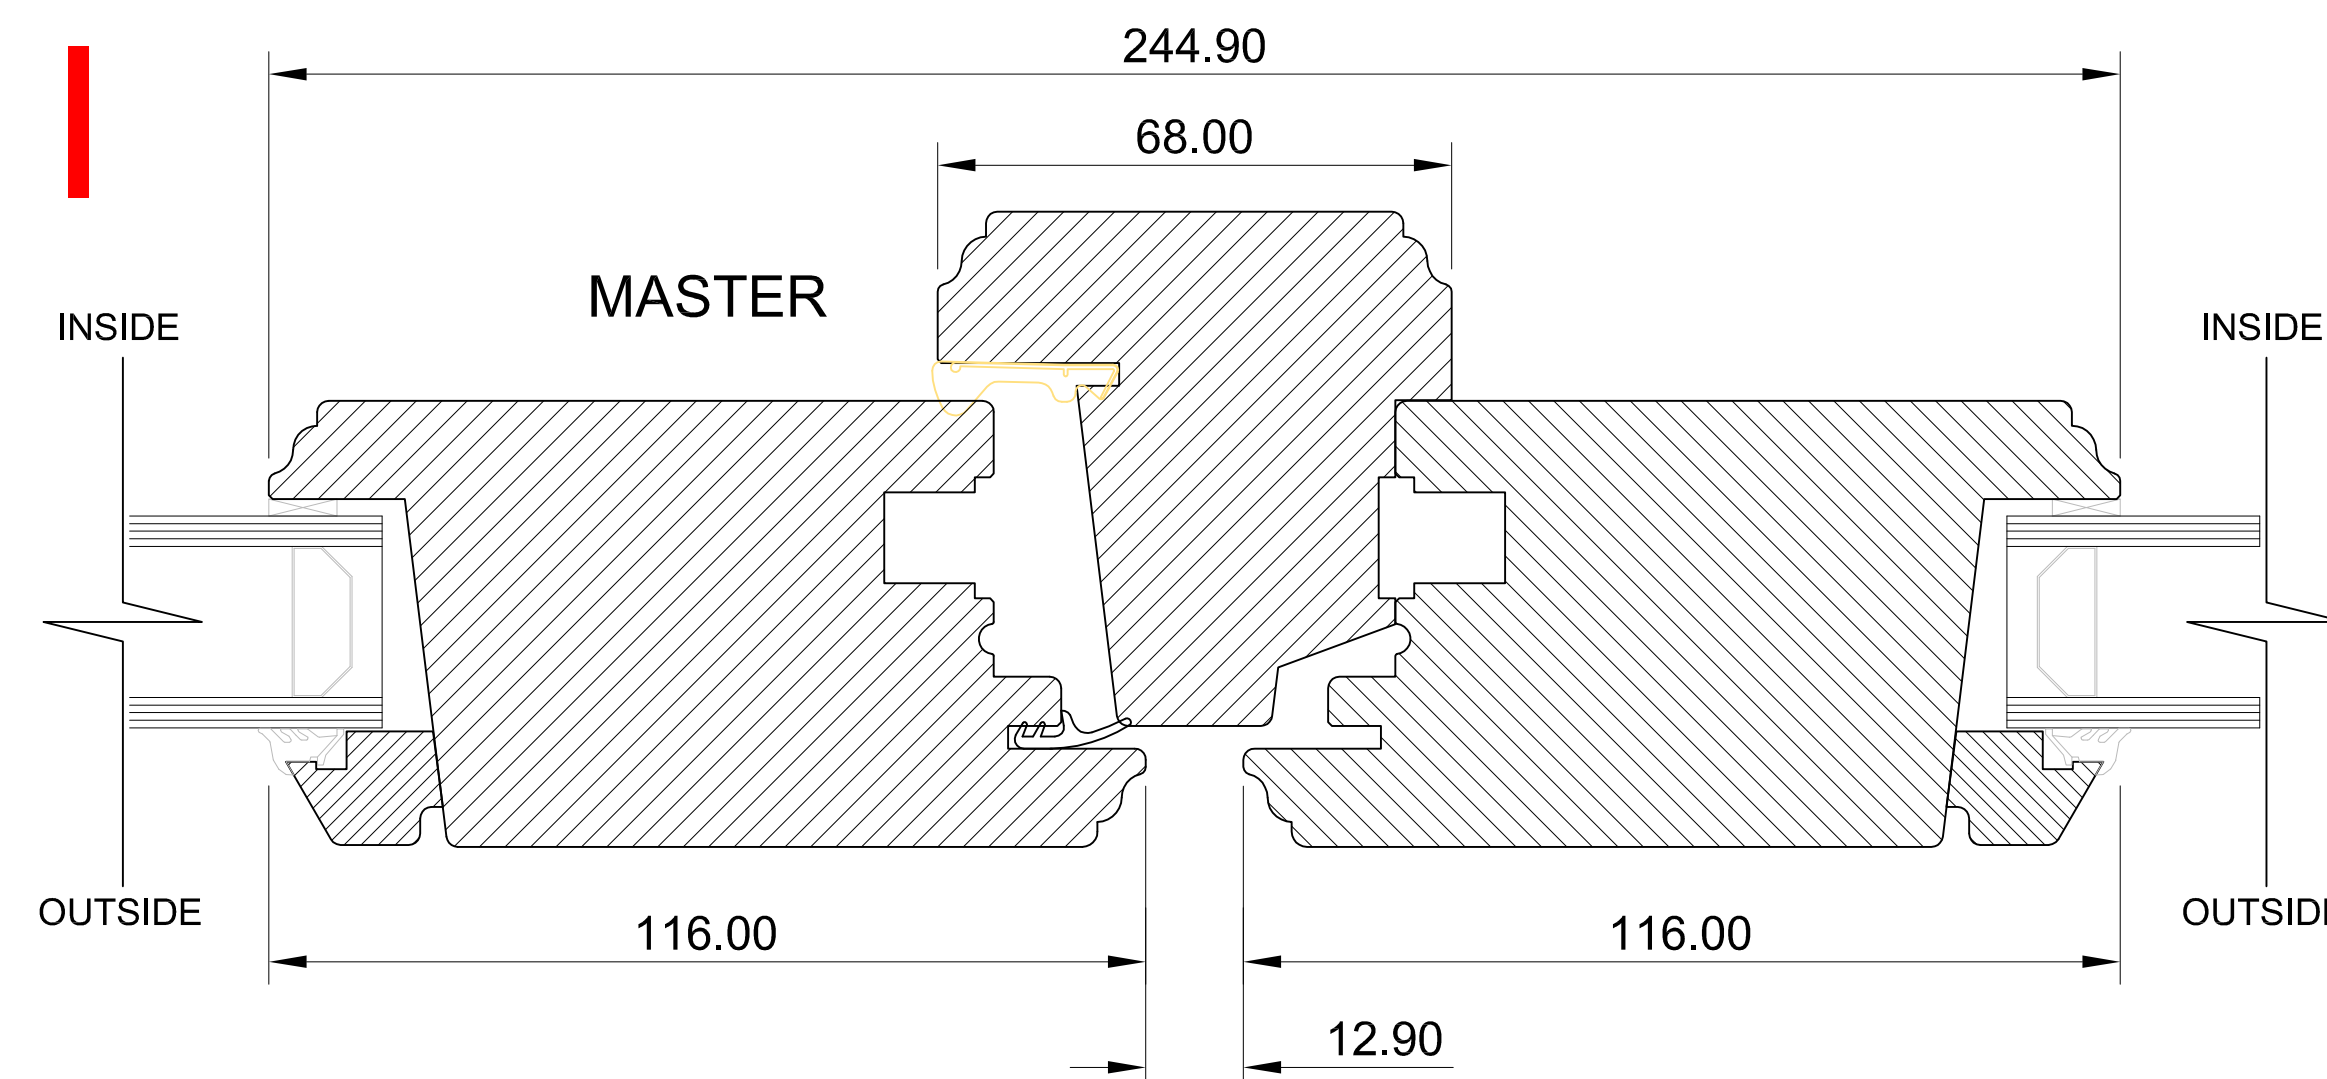

**Hardwood Door
Sections (opening out)**

Title: TER HOST

Scale: 1:1 / 1:10

Paper Size: A1

Date: 18/05/2012

Drawing No. 5205/05