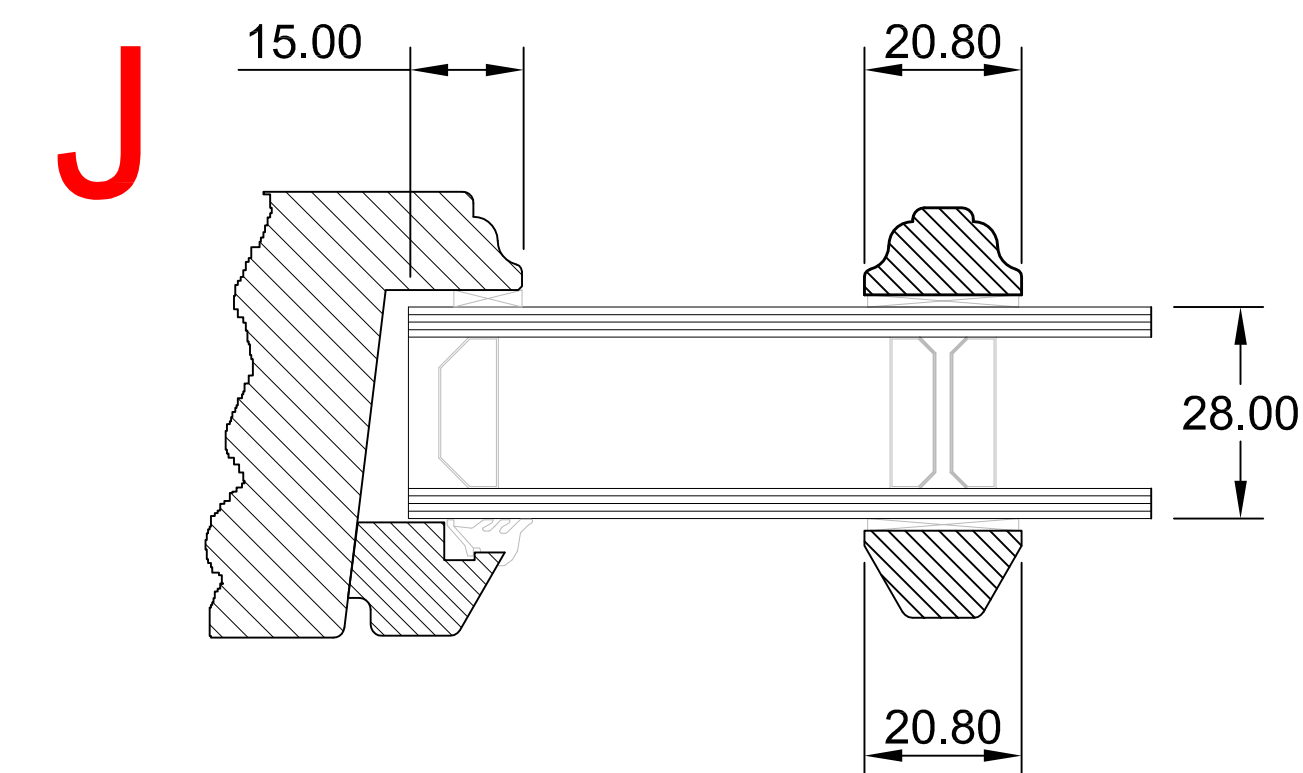

**Hardwood Door
Sections (opening out)**

Title: TER HOST

Scale: 1:1 / 1:10

Paper Size: A1

Date: 18/05/2012

Drawing No. 5205/05