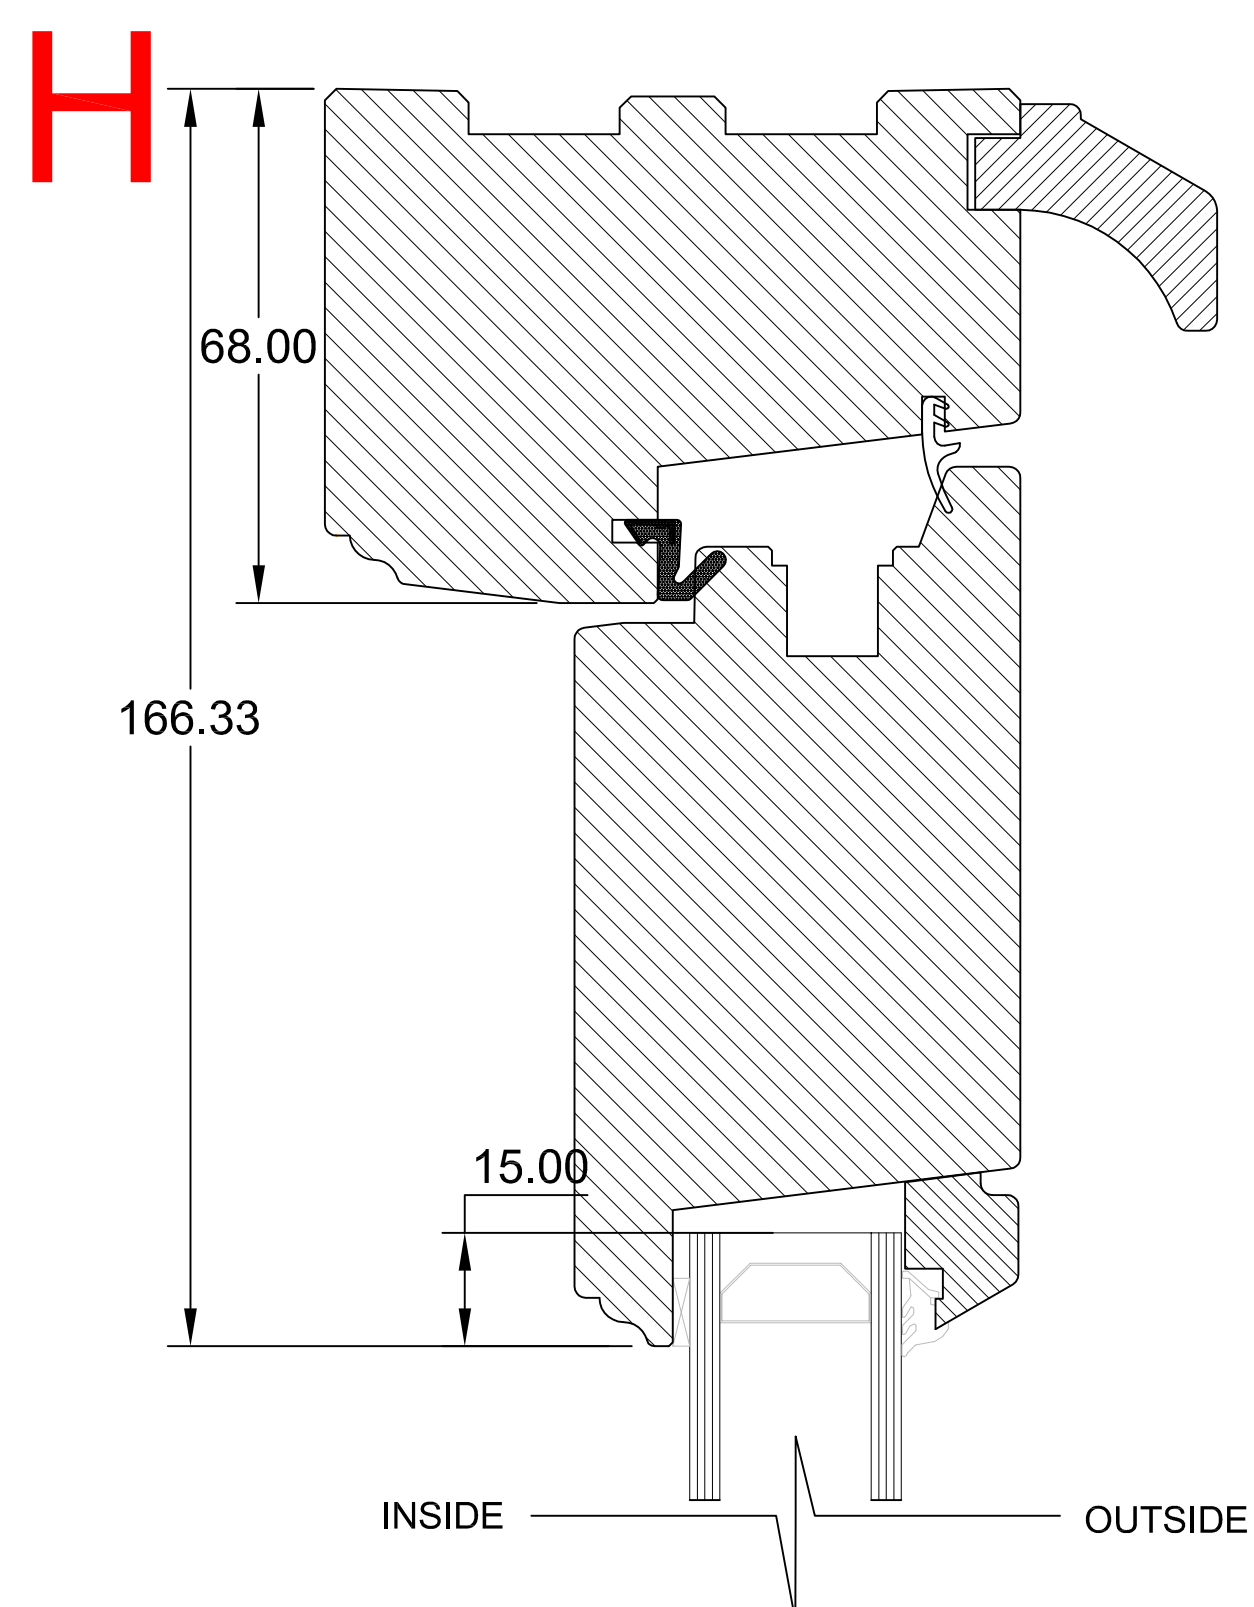

**Hardwood Door
Sections (opening out)**

Title: TER HOST

Scale: 1:1 / 1:10

Paper Size: A1

Date: 18/05/2012

Drawing No. 5205/05