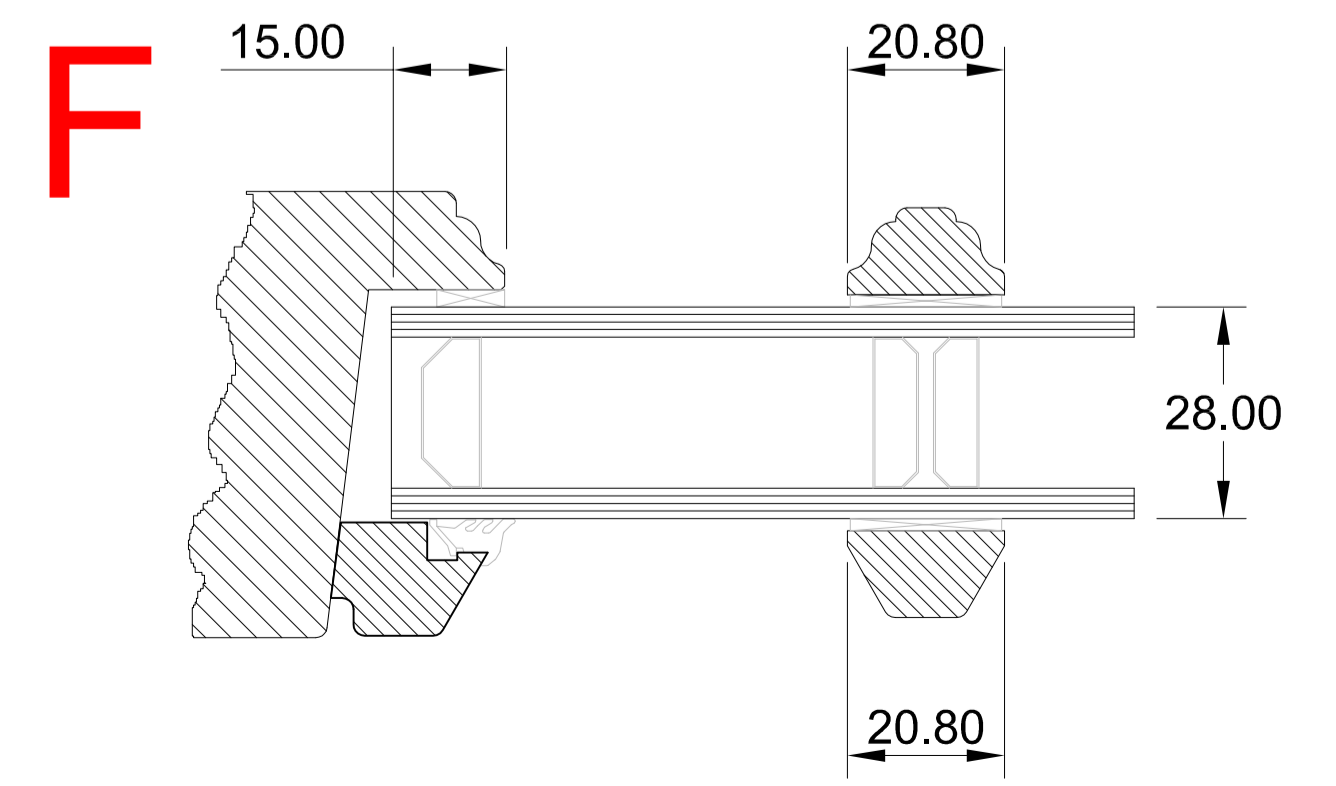

TIMBER WINDOW SECTIONS (92mm) FRAMES

Title: TER HOST
Scale: 1:1 / 1:10 **Paper Size: A1**
Date: 18/05/12 **Drawing No. 5205/04**