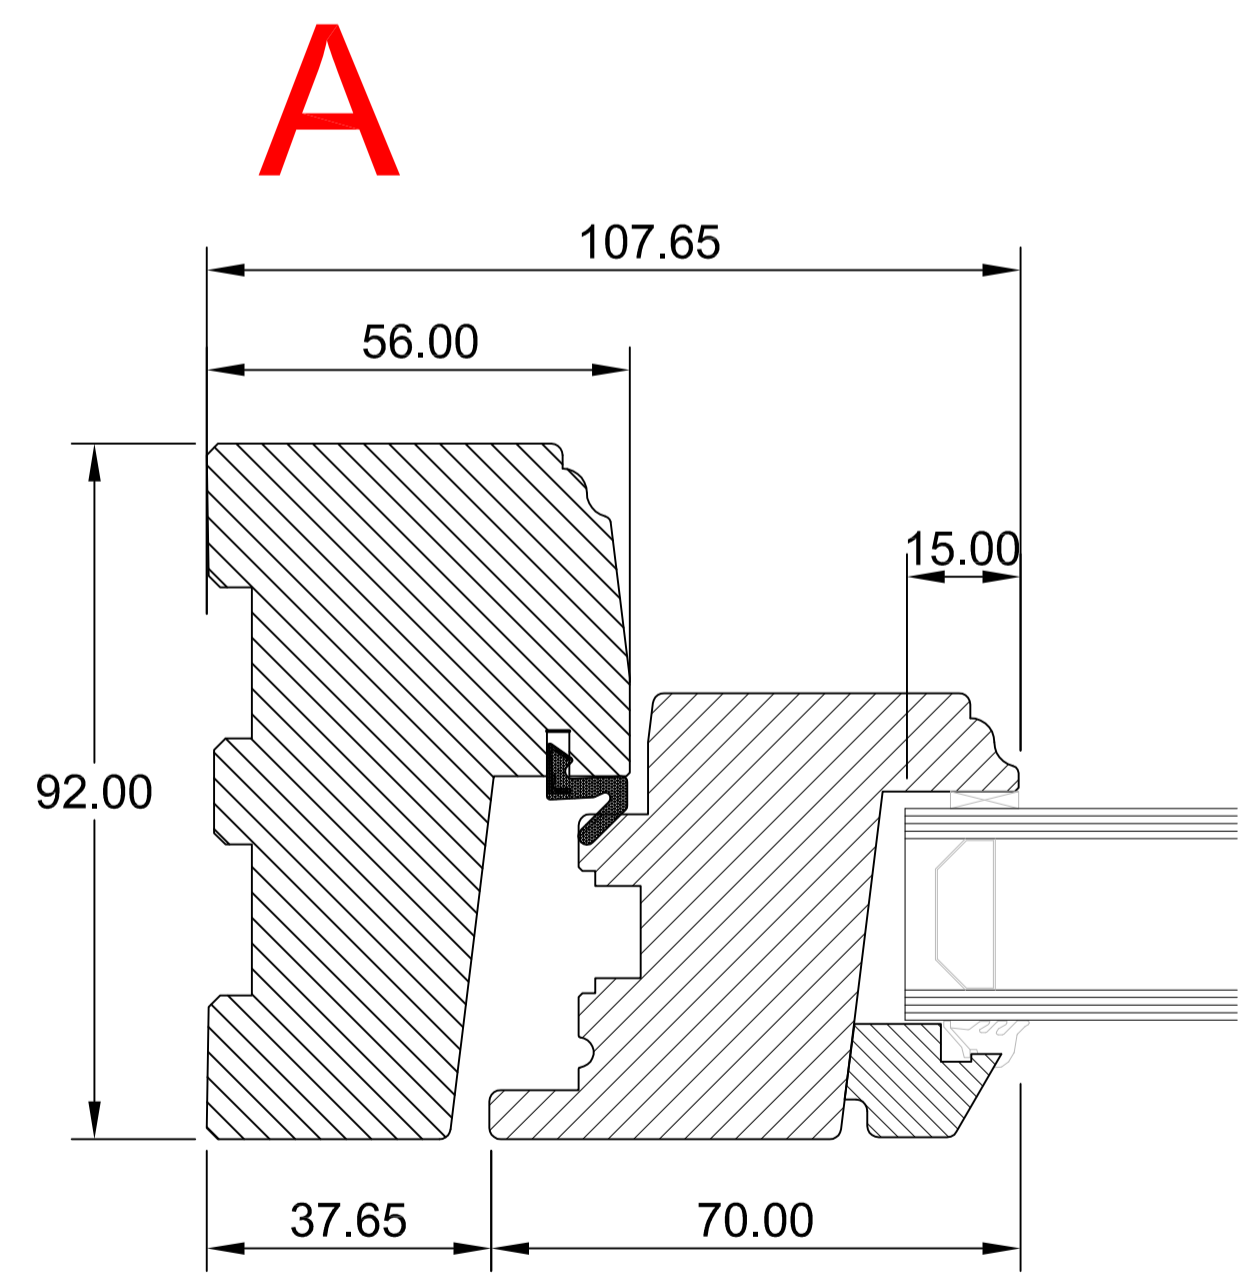

TIMBER WINDOW SECTIONS (92mm) FRAMES

Title: TER HOST
Scale: 1:1 / 1:10 **Paper Size: A1**
Date: 18/05/12 **Drawing No. 5205/04**