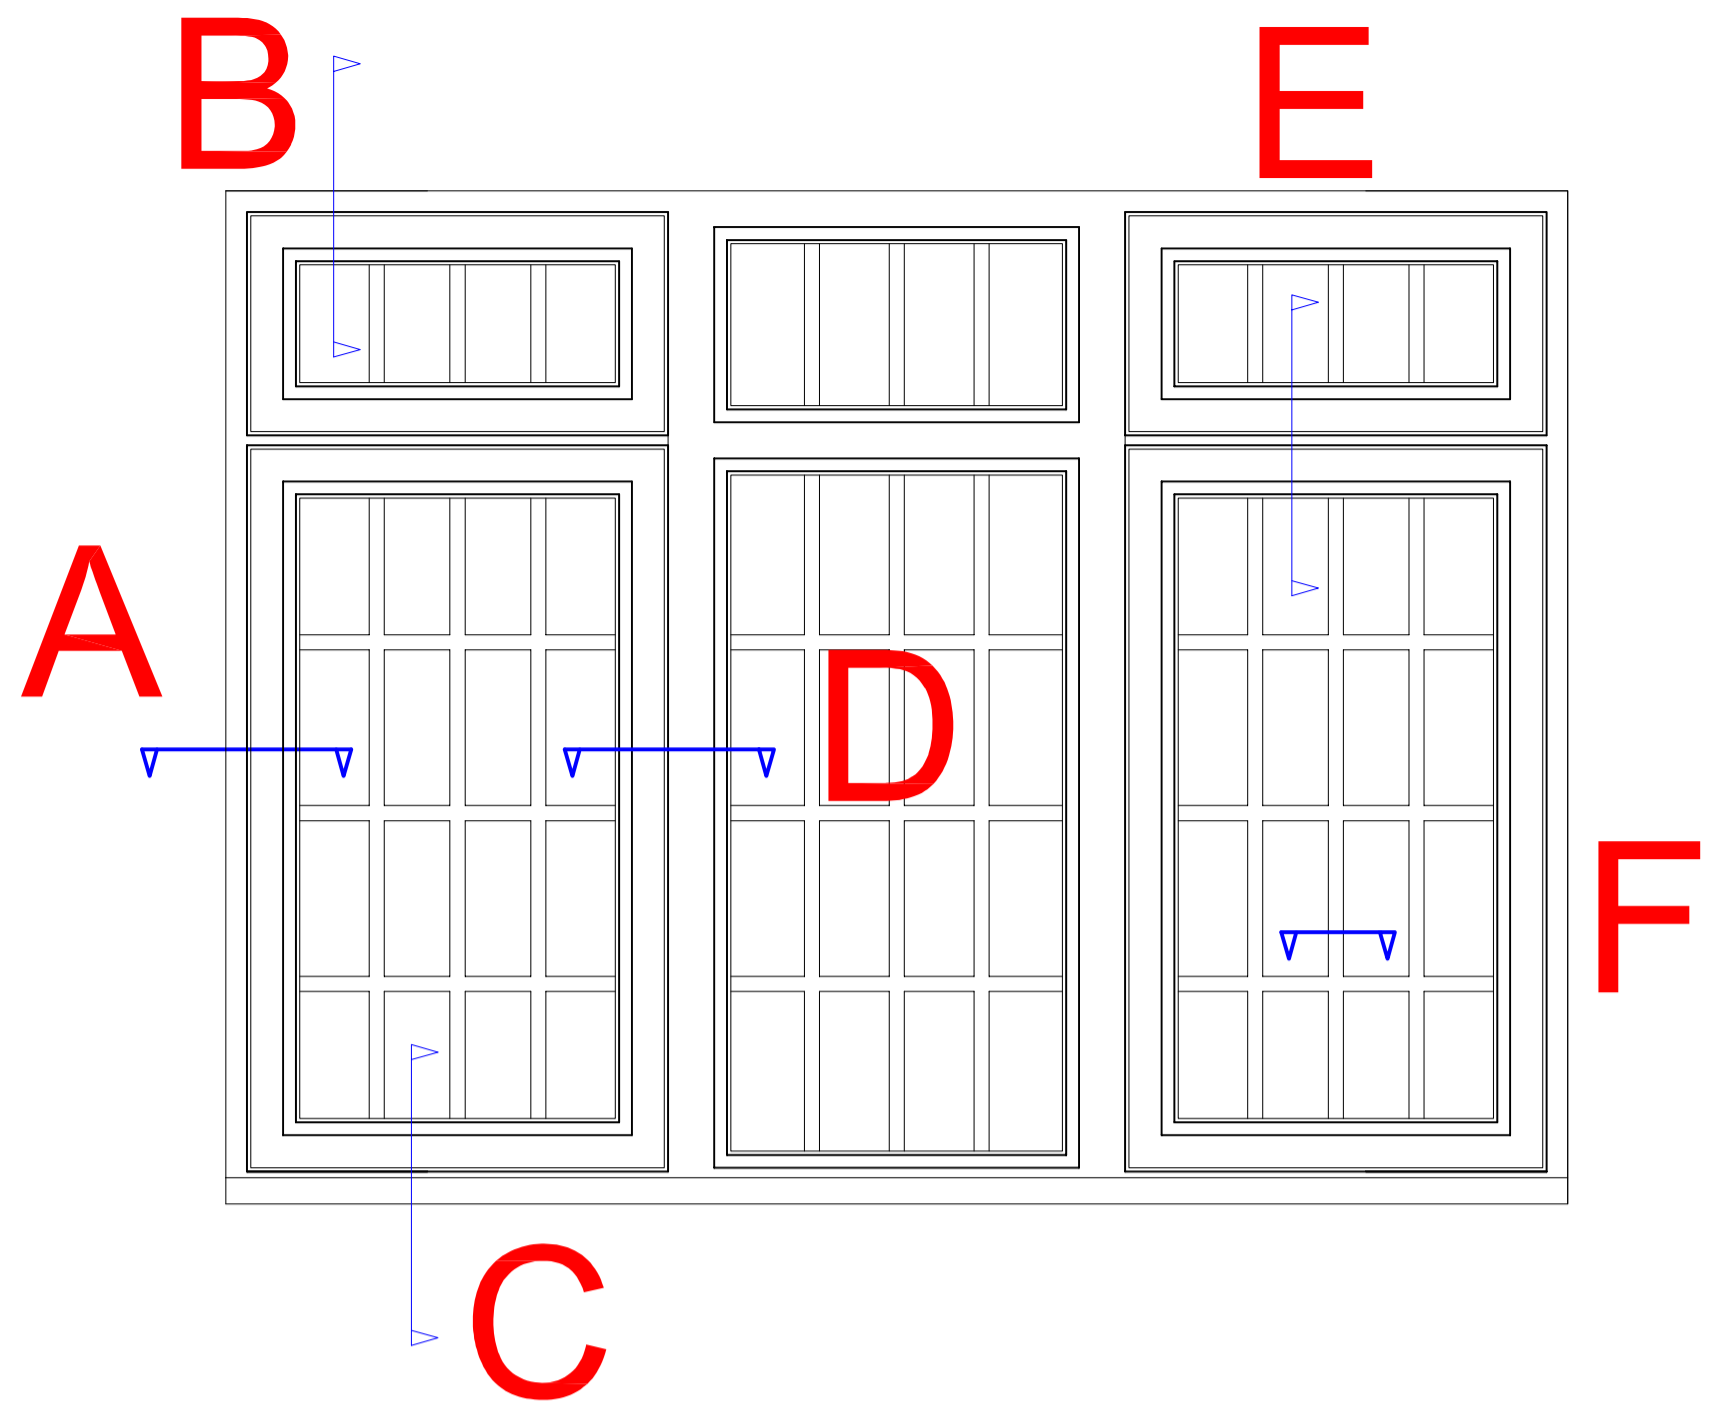

TIMBER WINDOW SECTIONS (92mm) FRAMES

Title: TER HOST
Scale: 1:1 / 1:10 **Paper Size: A1**
Date: 18/05/12 **Drawing No. 5205/04**