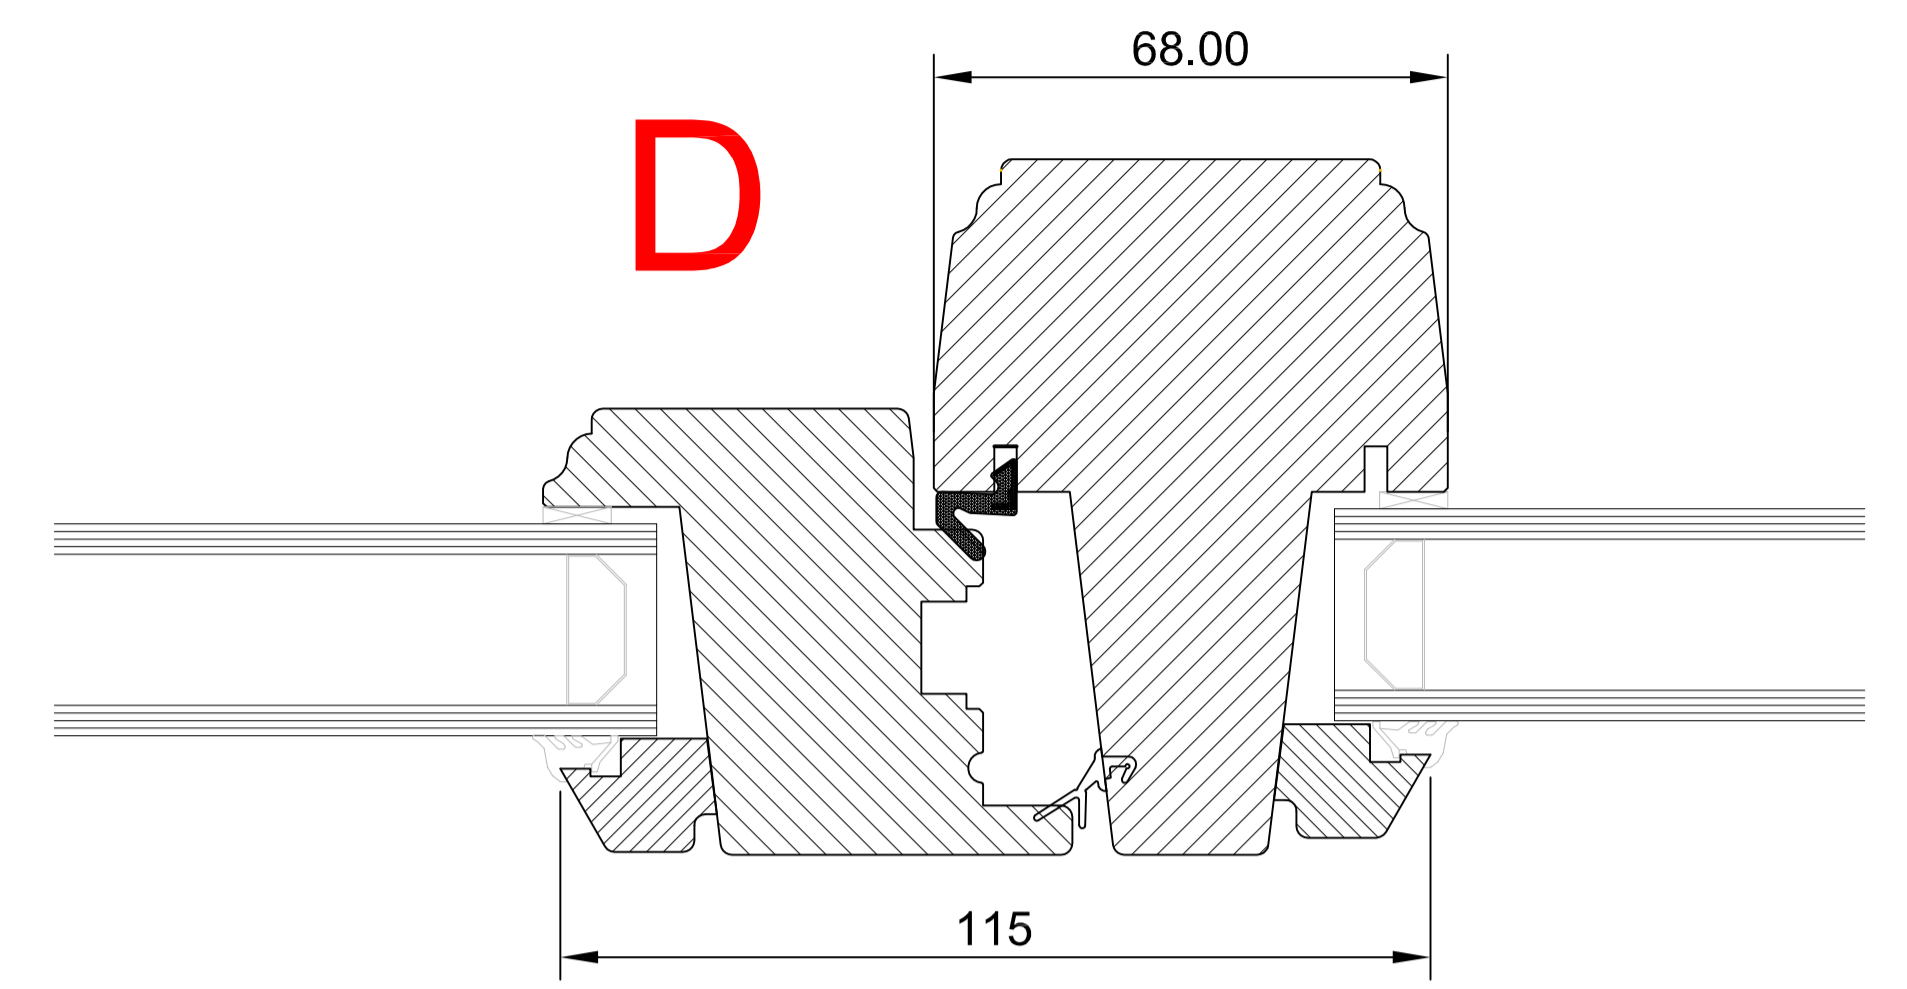

TIMBER WINDOW SECTIONS (92mm) FRAMES

Title: TER HOST
Scale: 1:1 / 1:10 **Paper Size: A1**
Date: 18/05/12 **Drawing No. 5205/04**