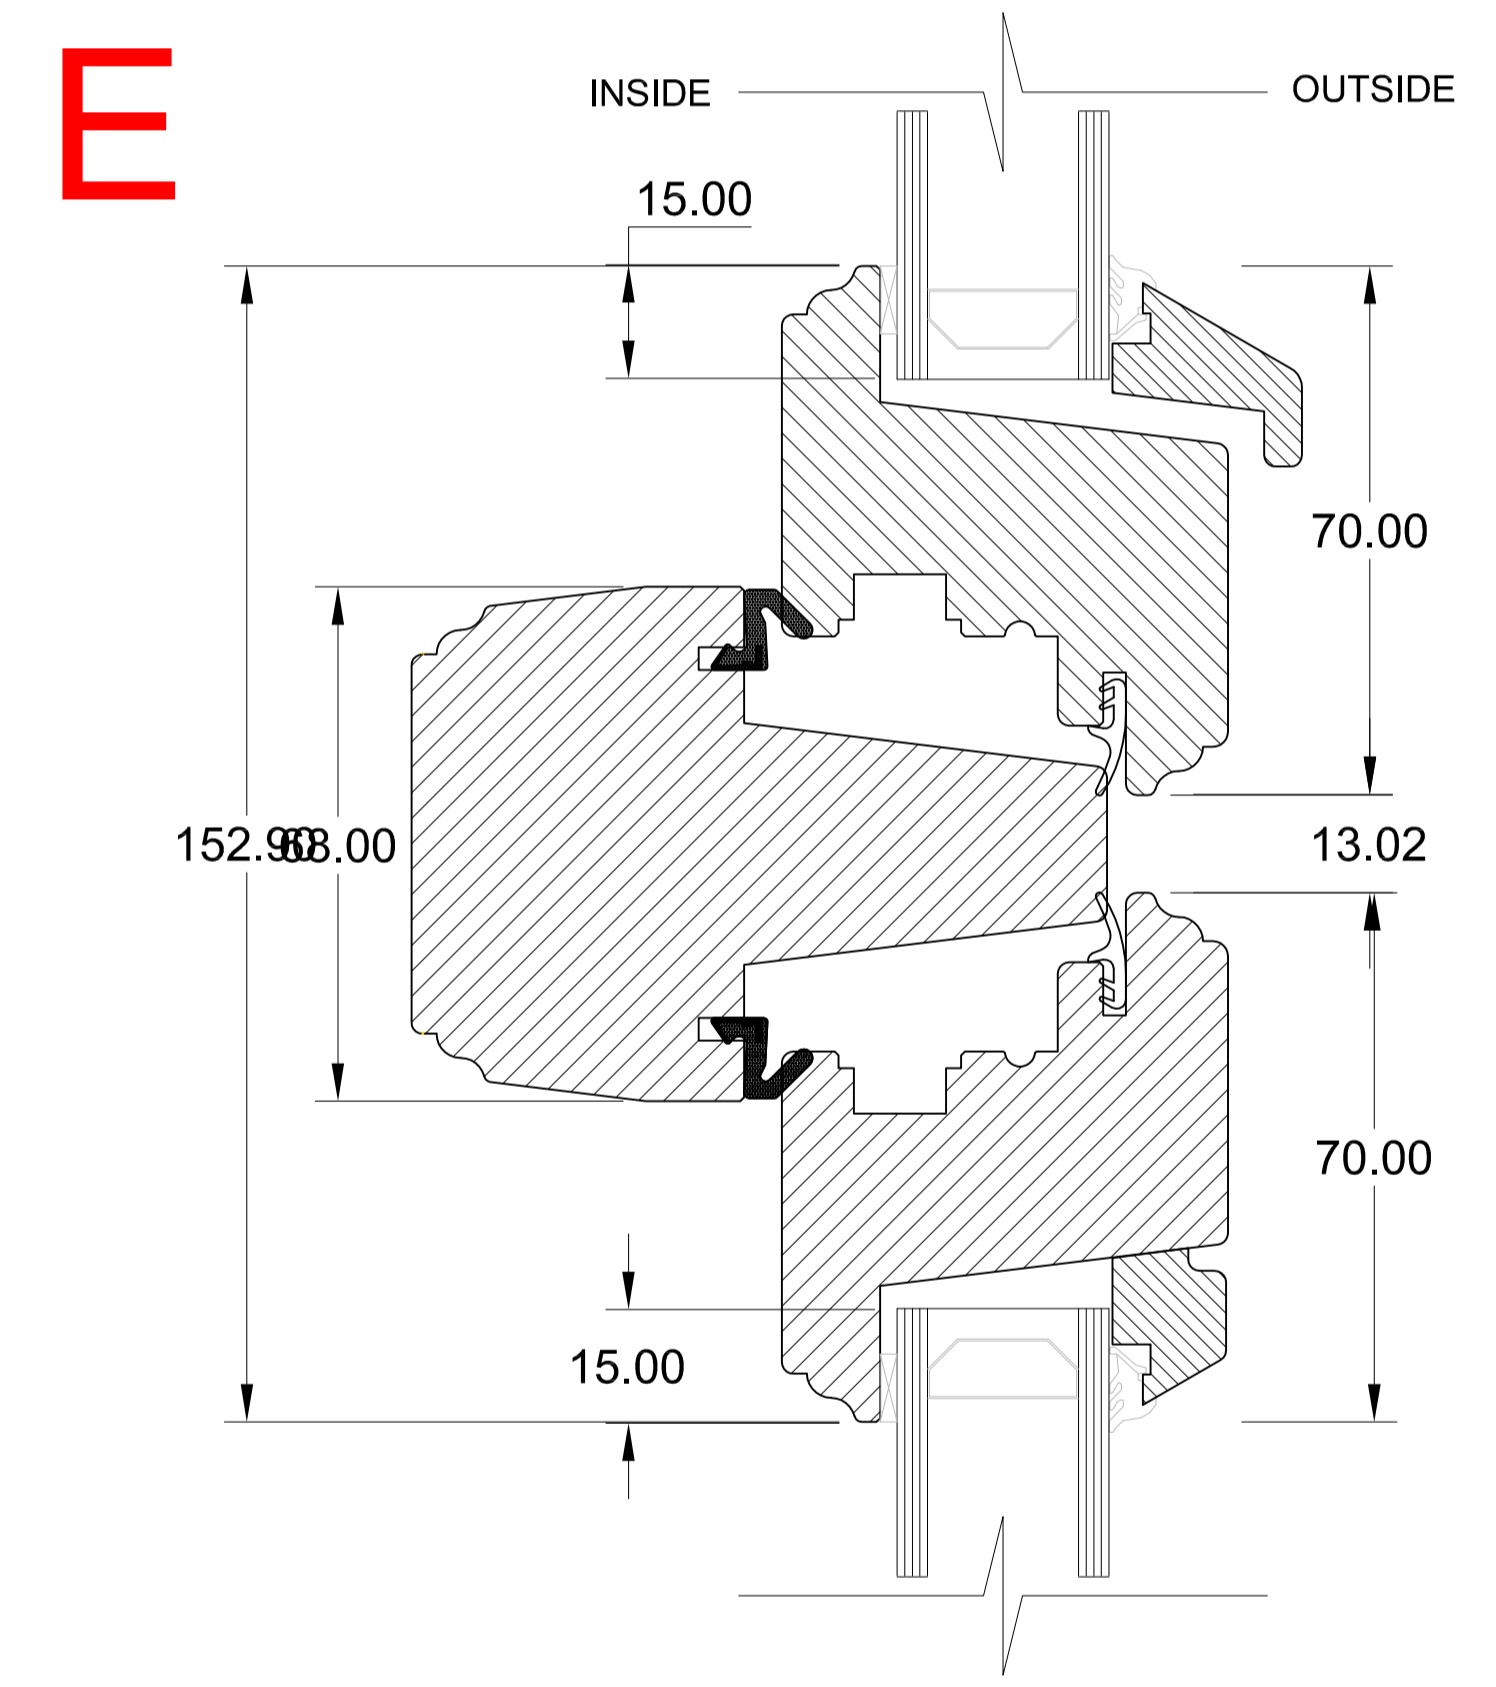

TIMBER WINDOW SECTIONS (92mm) FRAMES

Title: TER HOST
Scale: 1:1 / 1:10 **Paper Size: A1**
Date: 18/05/12 **Drawing No. 5205/04**