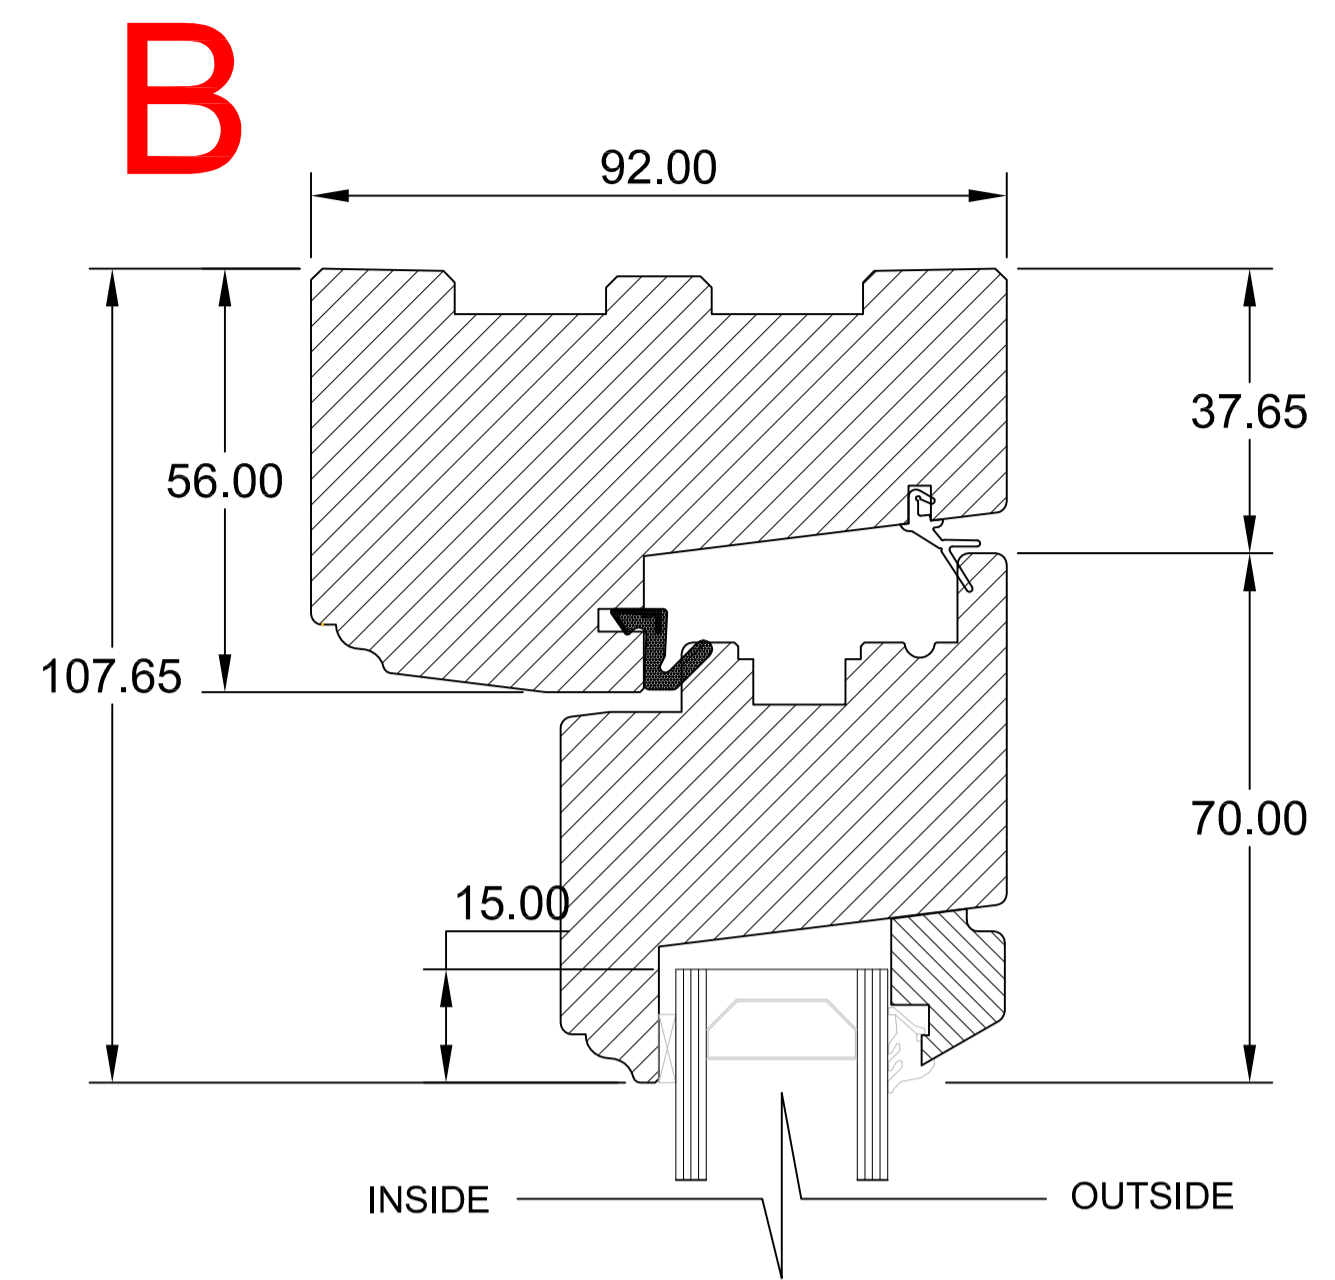

TIMBER WINDOW SECTIONS (92mm) FRAMES

Title: TER HOST
Scale: 1:1 / 1:10 **Paper Size: A1**
Date: 18/05/12 **Drawing No. 5205/04**