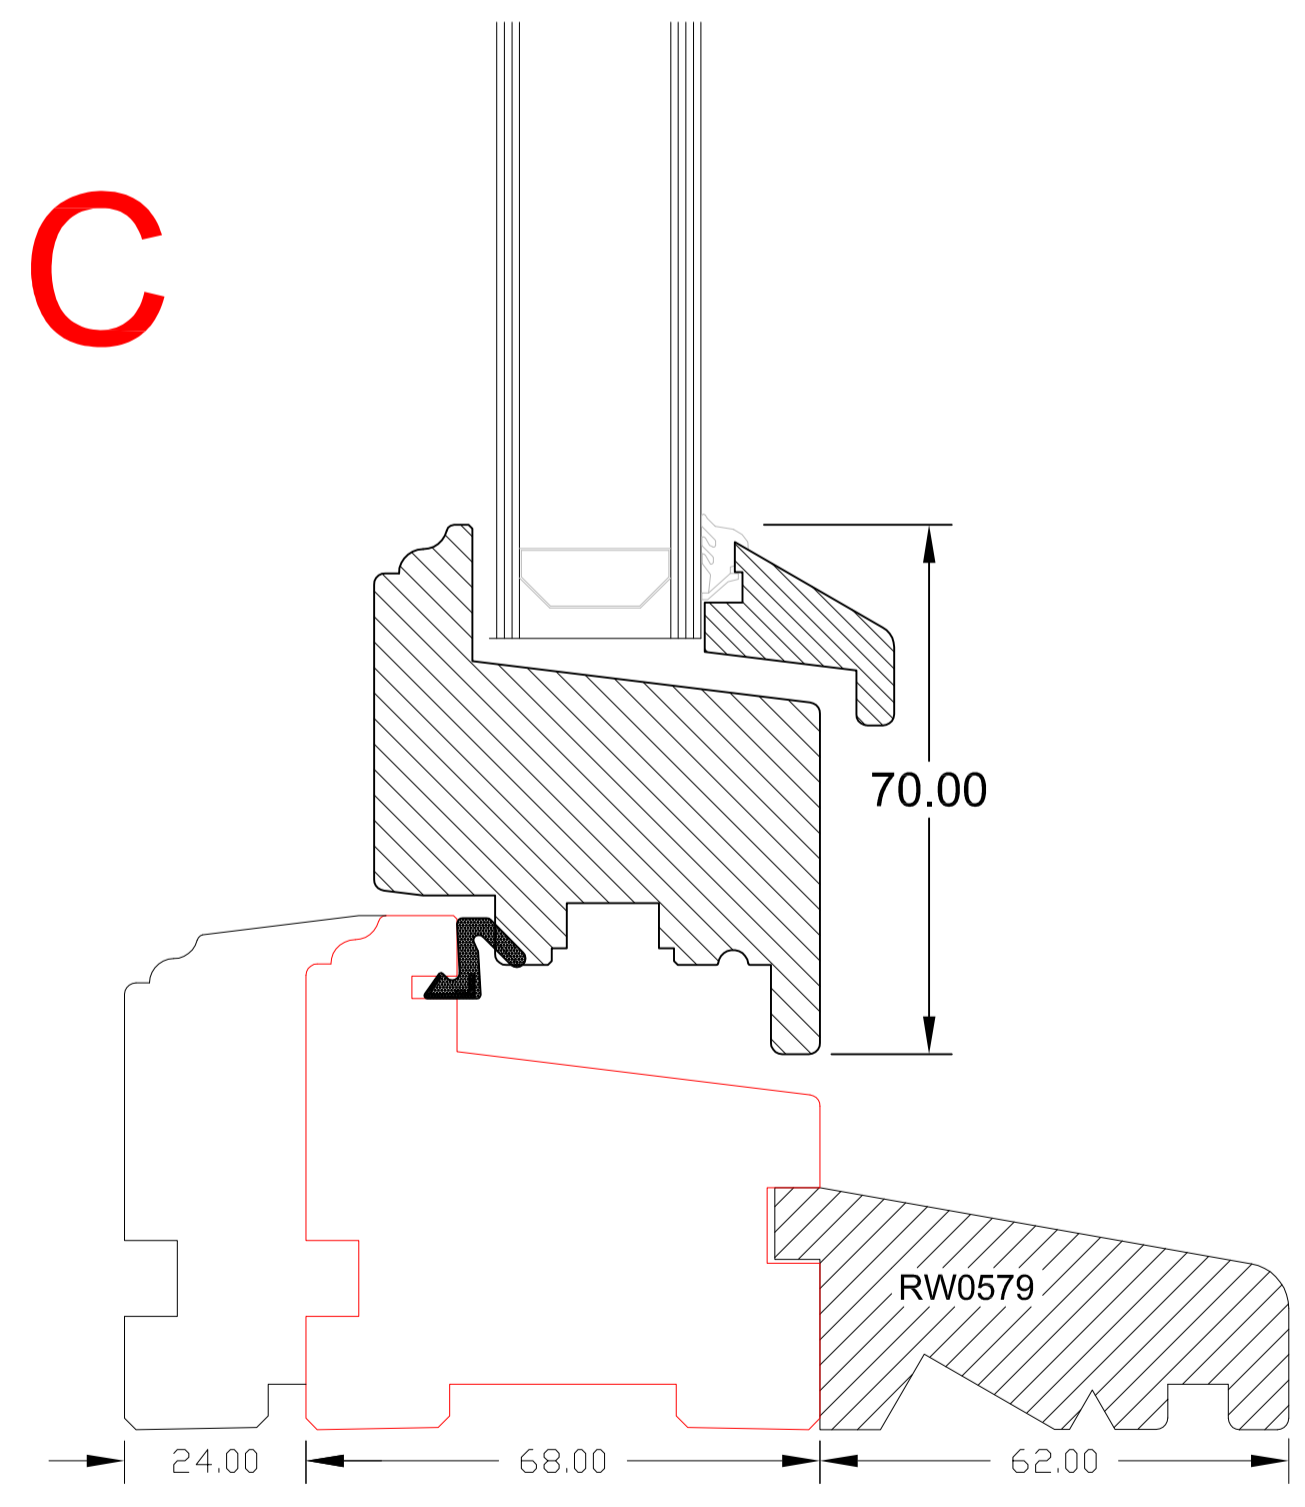

TIMBER WINDOW SECTIONS (92mm) FRAMES

Title: TER HOST
Scale: 1:1 / 1:10 **Paper Size: A1**
Date: 18/05/12 **Drawing No. 5205/04**