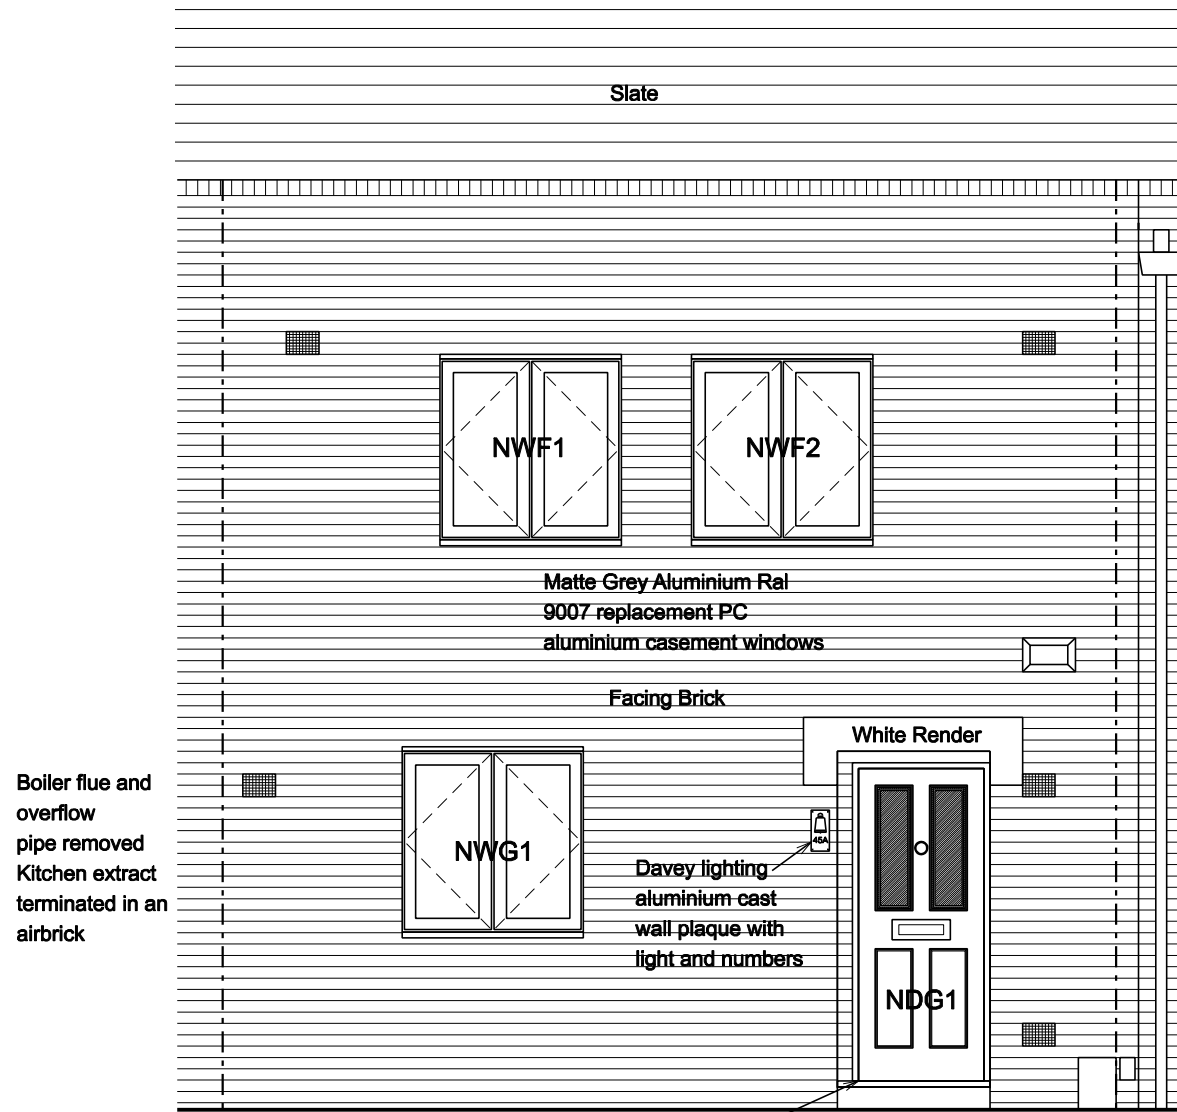

S9 Neo rooflights by
The Rooflight Company

FRONT ELEVATION

Replace existing red porch tiles with small format grey square tiles

Matte Grey Aluminium RAL 9007 painted replacement timber front door and frame set from Longden Doors, Sussex style with Duplex mouldings raised and fielded panels with top two triple glazed panels.

REAR ELEVATION

Matte Grey Aluminium Ral 9007 replacement PC aluminium folding sliding doors by ID Systems

REAR GARDEN ELEVATION (looking towards Belsize park)

**FRONT AND REAR ELEVATION PROPOSED
45A BELSIZE LANE
LONDON NW3 5AU**