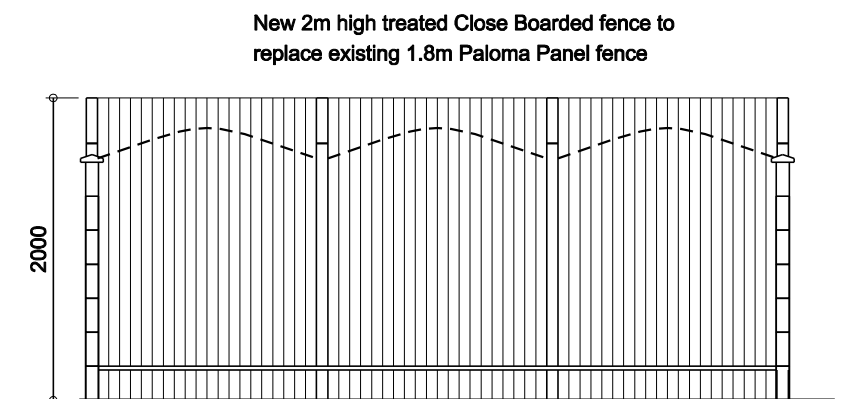

REAR GARDEN ELEVATION (looking towards Belsize park)

**FRONT AND REAR ELEVATION PROPOSED
45A BELSIZE LANE
LONDON NW3 5AU**

BRILL ■ OWEN CHARTERED ARCHITECTS Grove House, 2B Lichfield Grove, London N3 2JP Telephone: 020 8349 0037 Fax: 020 8349 0092 E-mail: architects@brillowen.co.uk		SCALE	1:50		
		DATE	JUN 12	DRAWN	DJC
		DRG.NO.	12/761/P02A