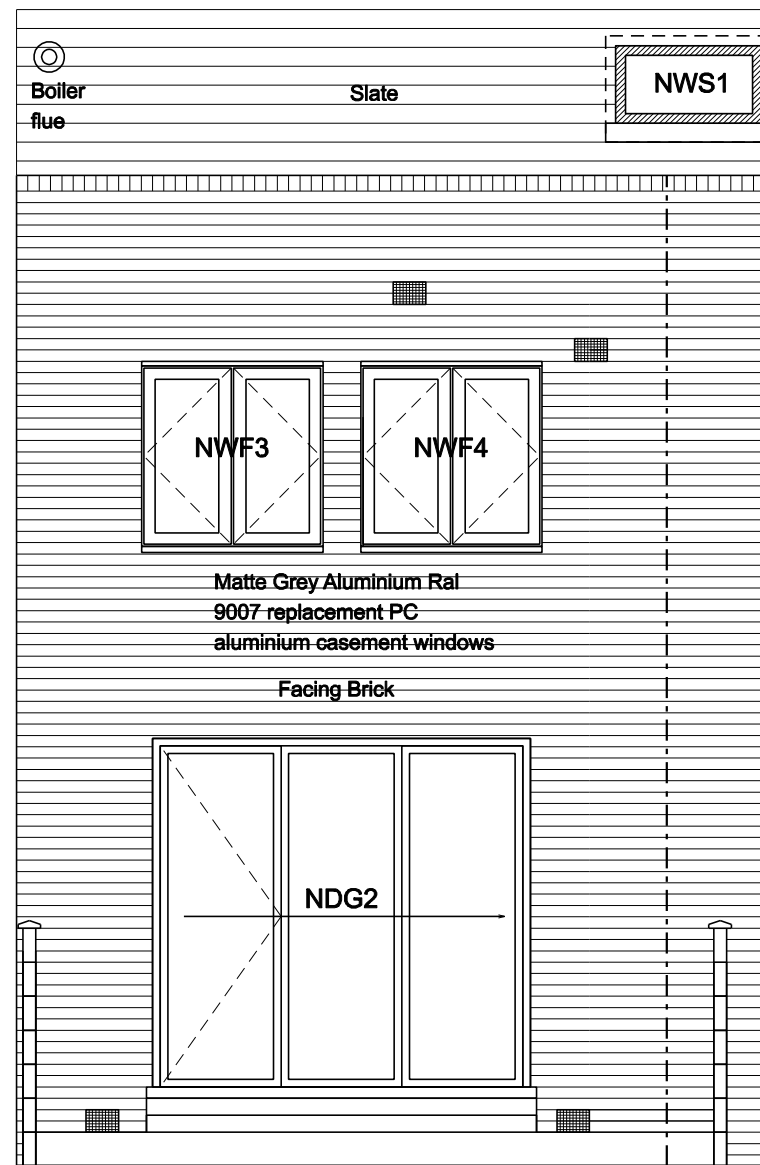

S9 Neo rooflights by
The Rooflight Company

FRONT ELEVATION

Replace existing red porch tiles with small format grey square tiles

Matte Grey Aluminium RAL 9007 painted replacement timber front door and frame set from Longden Doors, Sussex style with Duplex mouldings raised and fielded panels with top two triple glazed panels.

REAR ELEVATION

Matte Grey Aluminium Ral 9007 replacement PC aluminium folding sliding doors by ID Systems

REAR GARDEN ELEVATION (looking towards Belsize park)

**FRONT AND REAR ELEVATION PROPOSED
45A BELSIZE LANE
LONDON NW3 5AU**