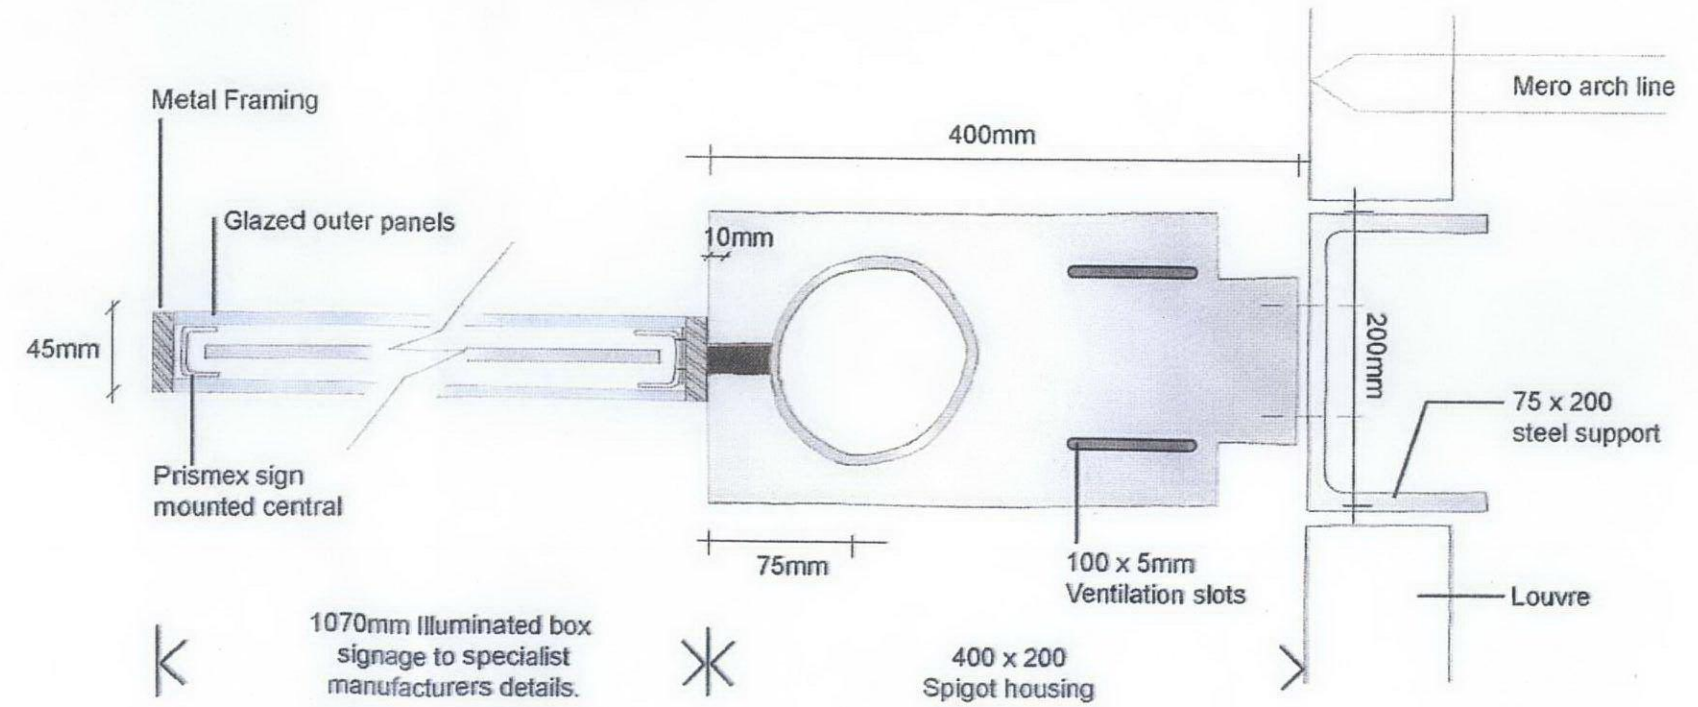

- Cable supply hole to sign LED's
- LED control gear on upper shelf set 150mm above lower shelf
- Downlighter control gear on shelf set 200mm above to accommodate light
- Pavement Downlighter

Control gear access panel

1070mm Illuminated box signage to specialist manufacturers details.