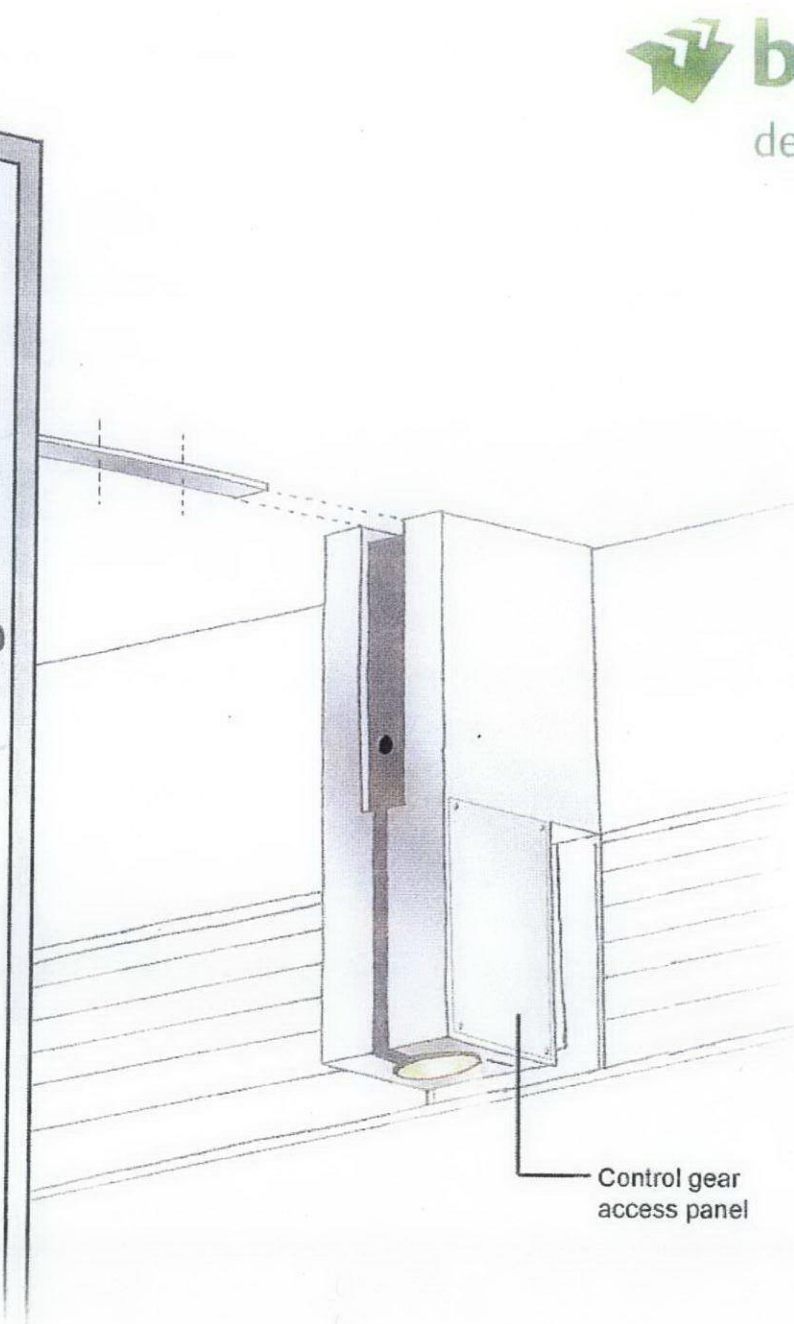

- Cable supply hole to sign LED's
- LED control gear on upper shelf set 150mm above lower shelf
- Downlighter control gear on shelf set 200mm above to accommodate light
- Pavement Downlighter

Control gear access panel

1070mm Illuminated box signage to specialist manufacturers details.