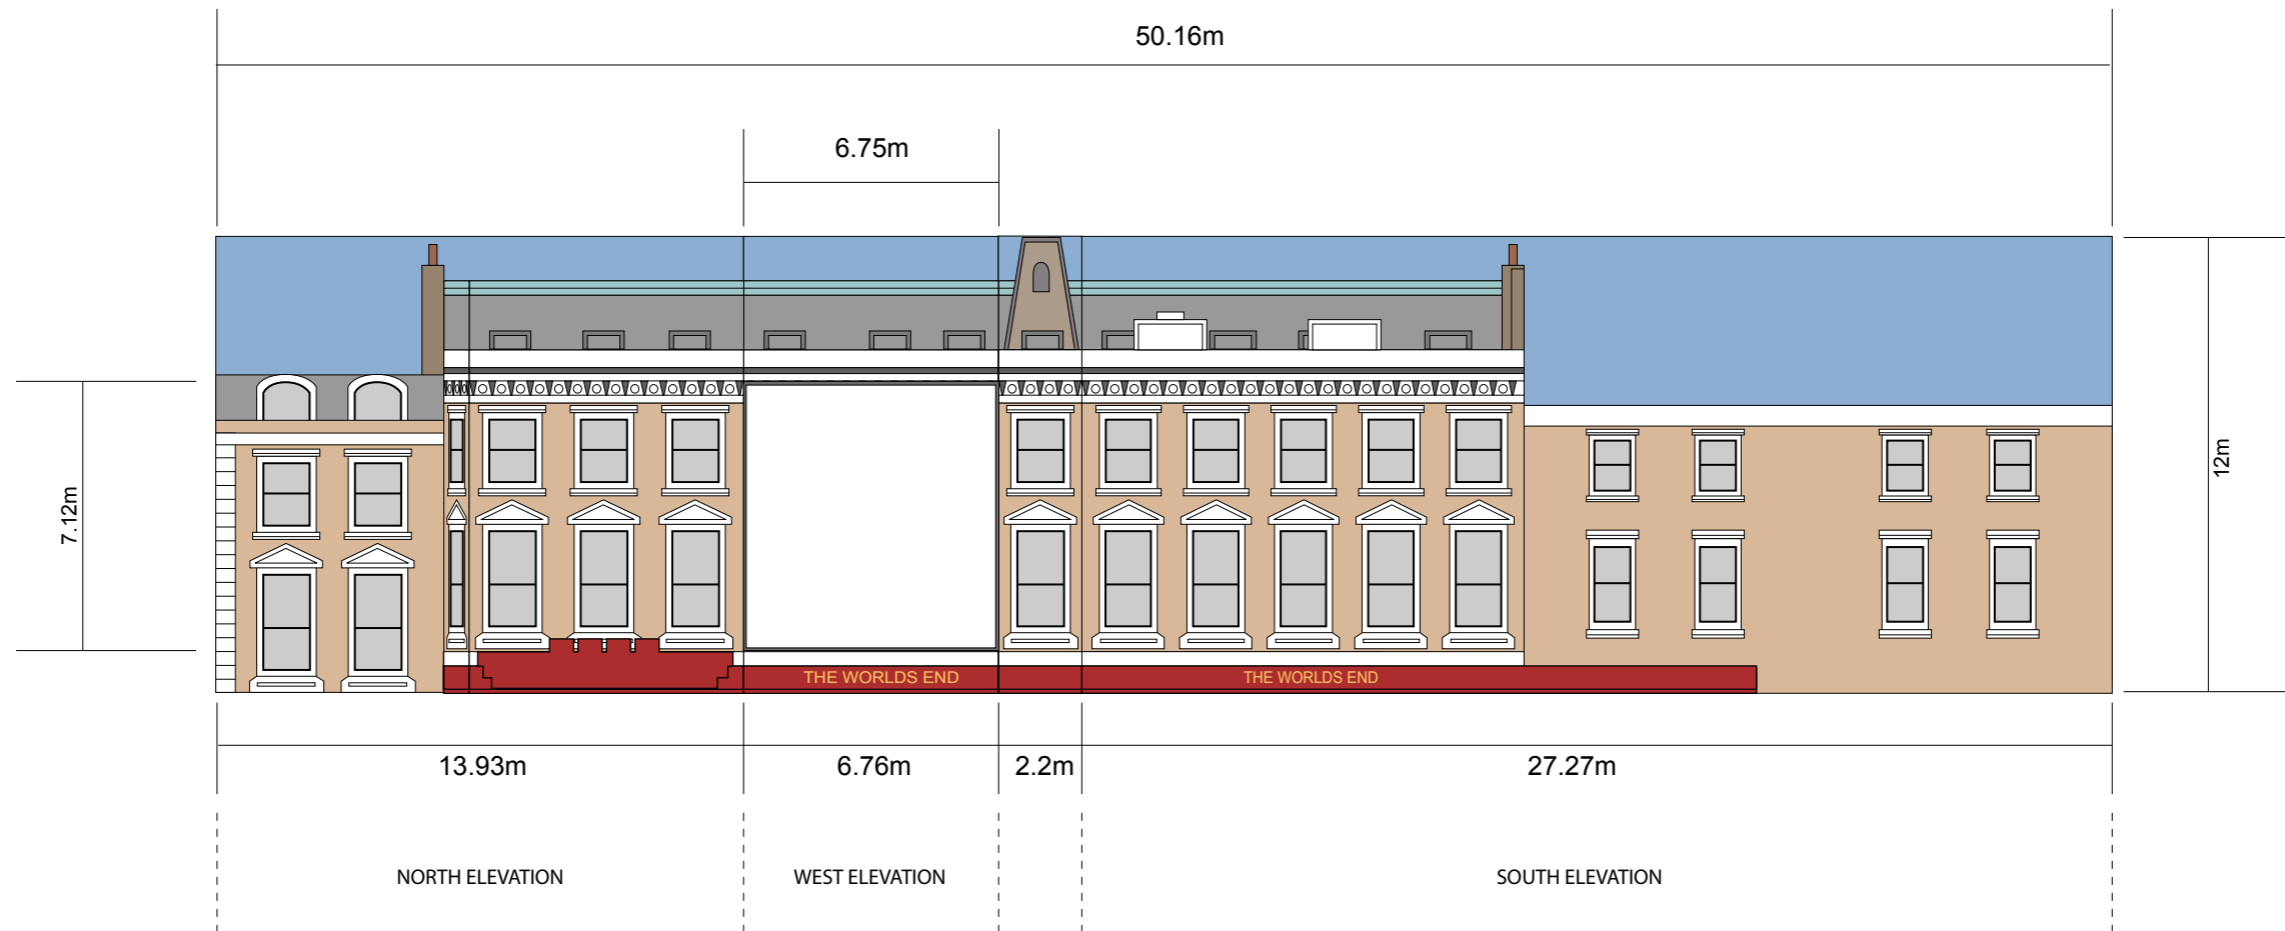

# BANNER SPECIFICATIONS

JOB No/ Desc.: <b>Worlds End Pub, 174 Camden High Street, London, NW1 0NE</b>		
Drawing Desc.: <b>Banner Specifications</b>	Date : 02/11	Drawing No.: <b>WE:07</b>
	Scale 1/200@A3	