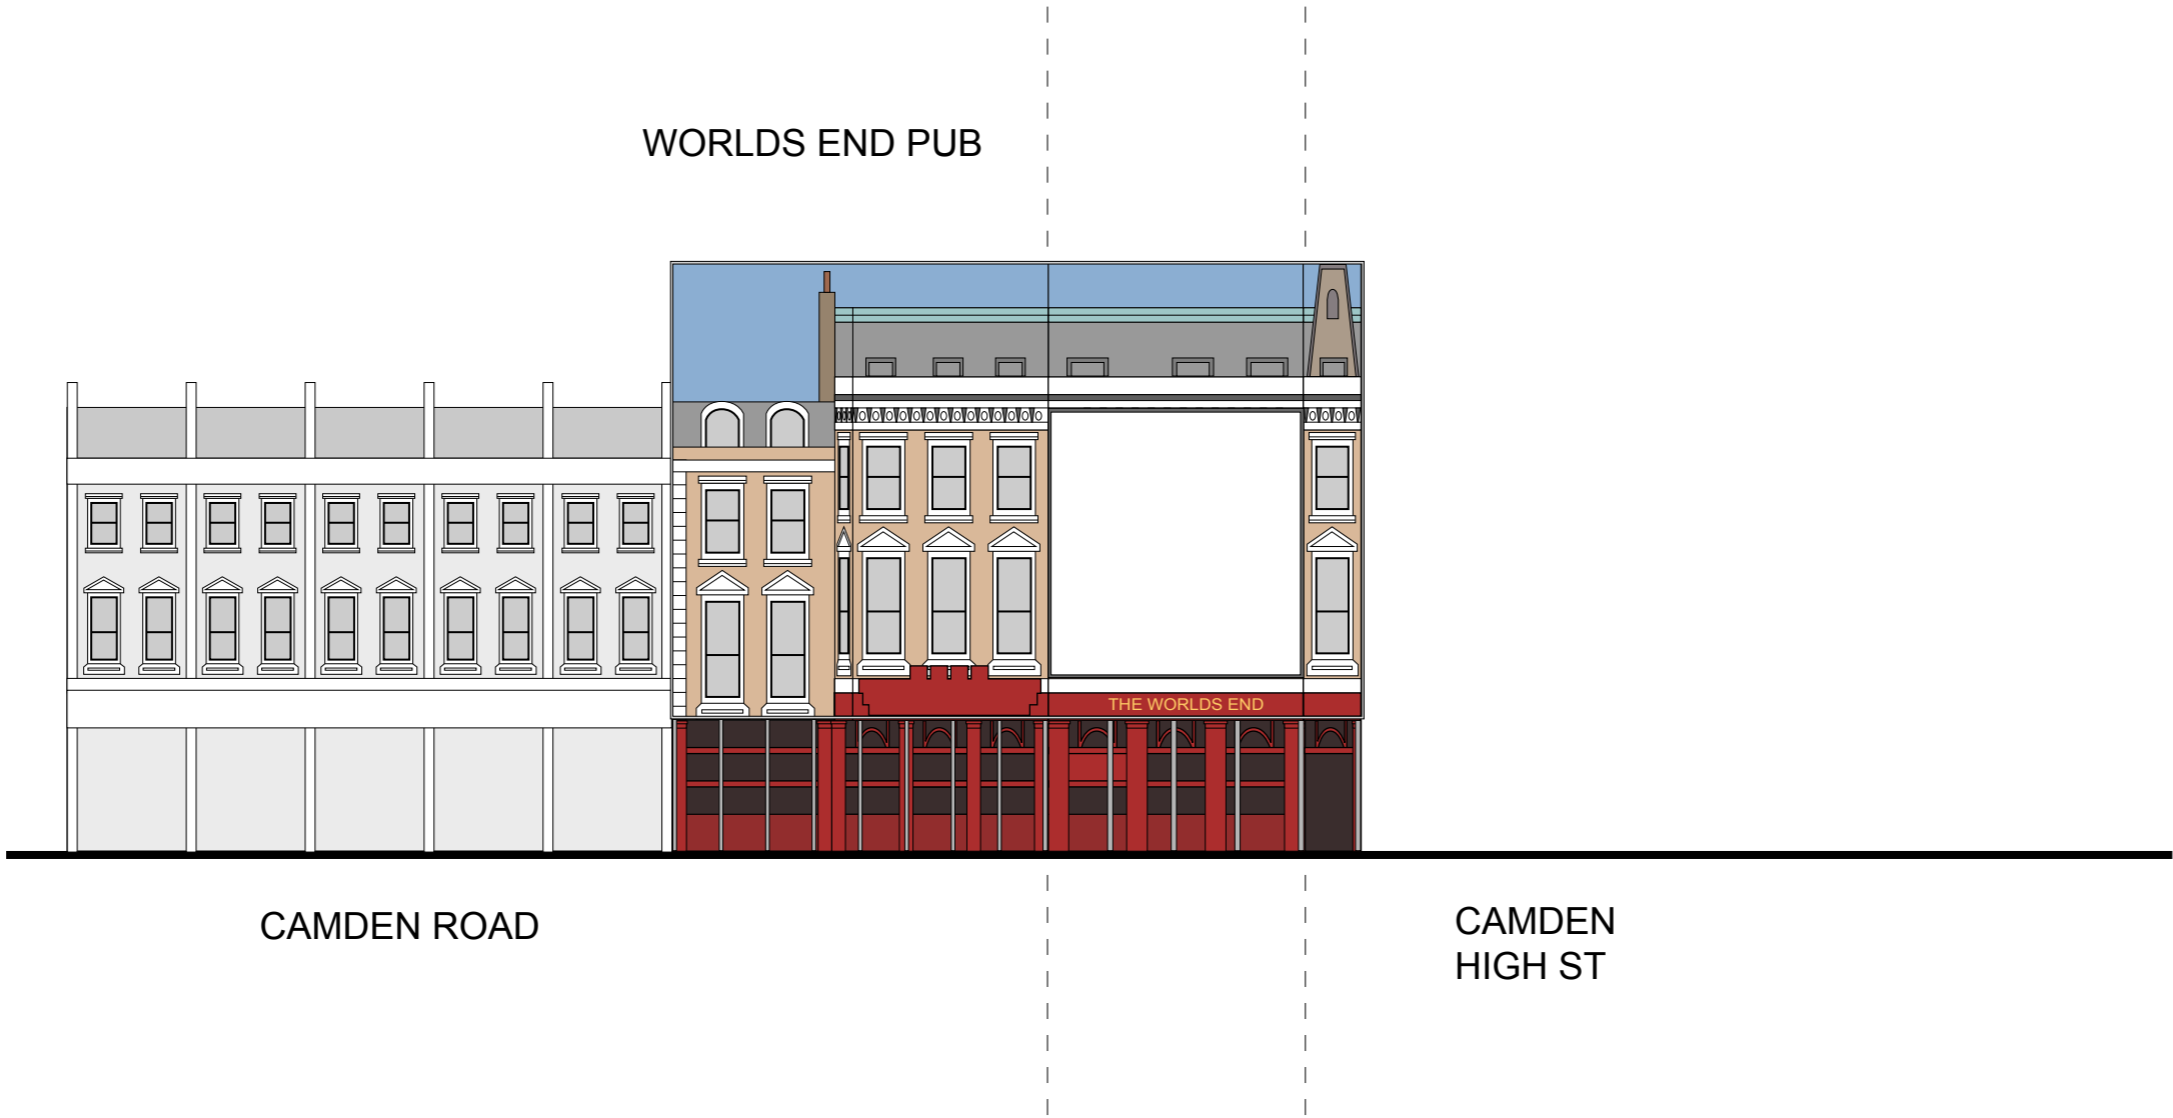

# WEST ELEVATION

JOB No/ Desc.: <b>Worlds End Pub, 174 Camden High Street, London, NW1 0NE</b>		
Drawing Desc.: <b>West Elevation</b>	Date : 02/11	Drawing No.: <b>WE:04</b>
	Scale 1/200@A3	