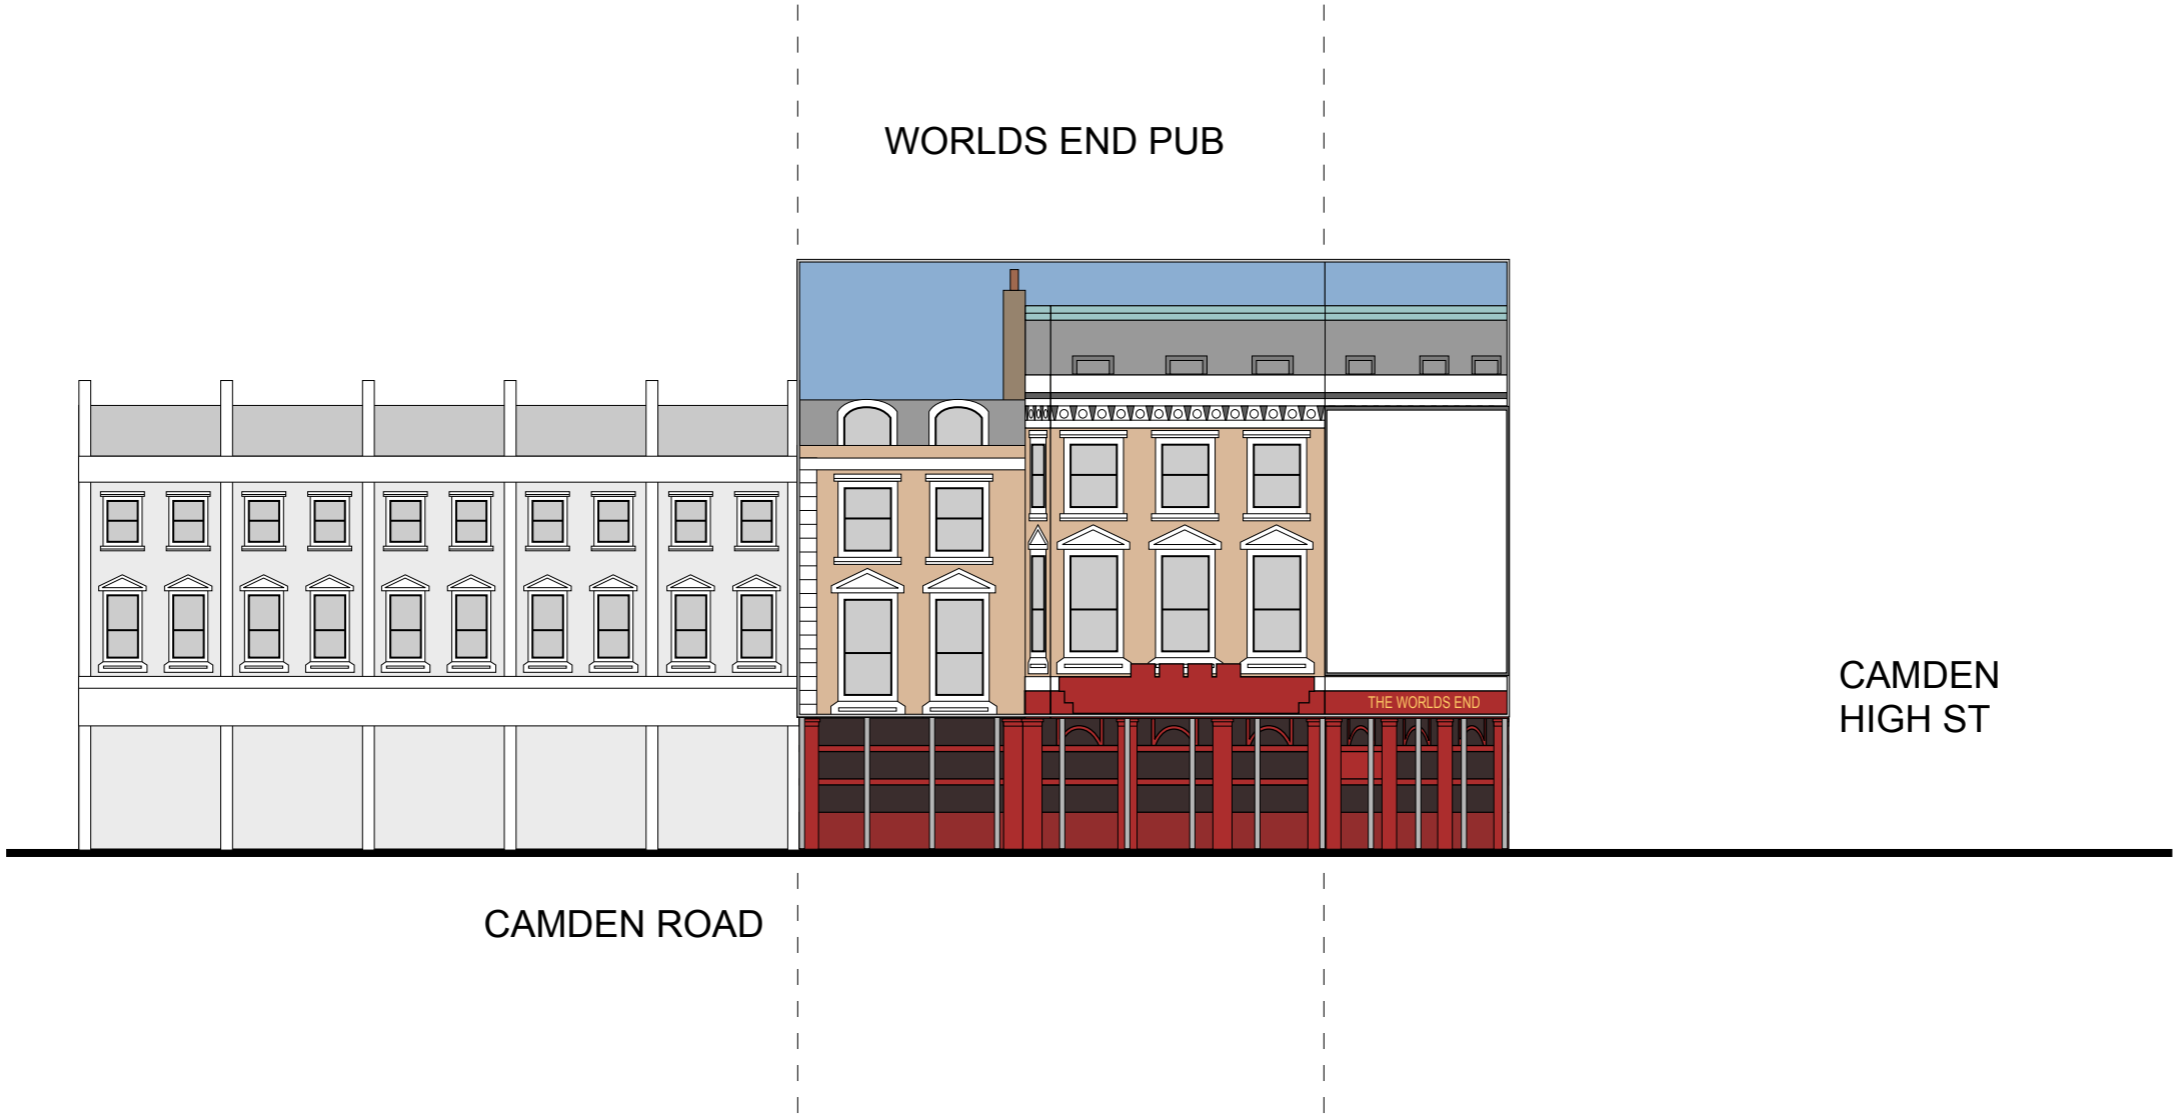

# NORTH ELEVATION

JOB No/ Desc.: <b>Worlds End Pub, 174 Camden High Street, London, NW1 0NE</b>		
Drawing Desc.: <b>North Elevation</b>	Date : 02/11	Drawing No.: <b>WE:03</b>
	Scale 1/200@A3	