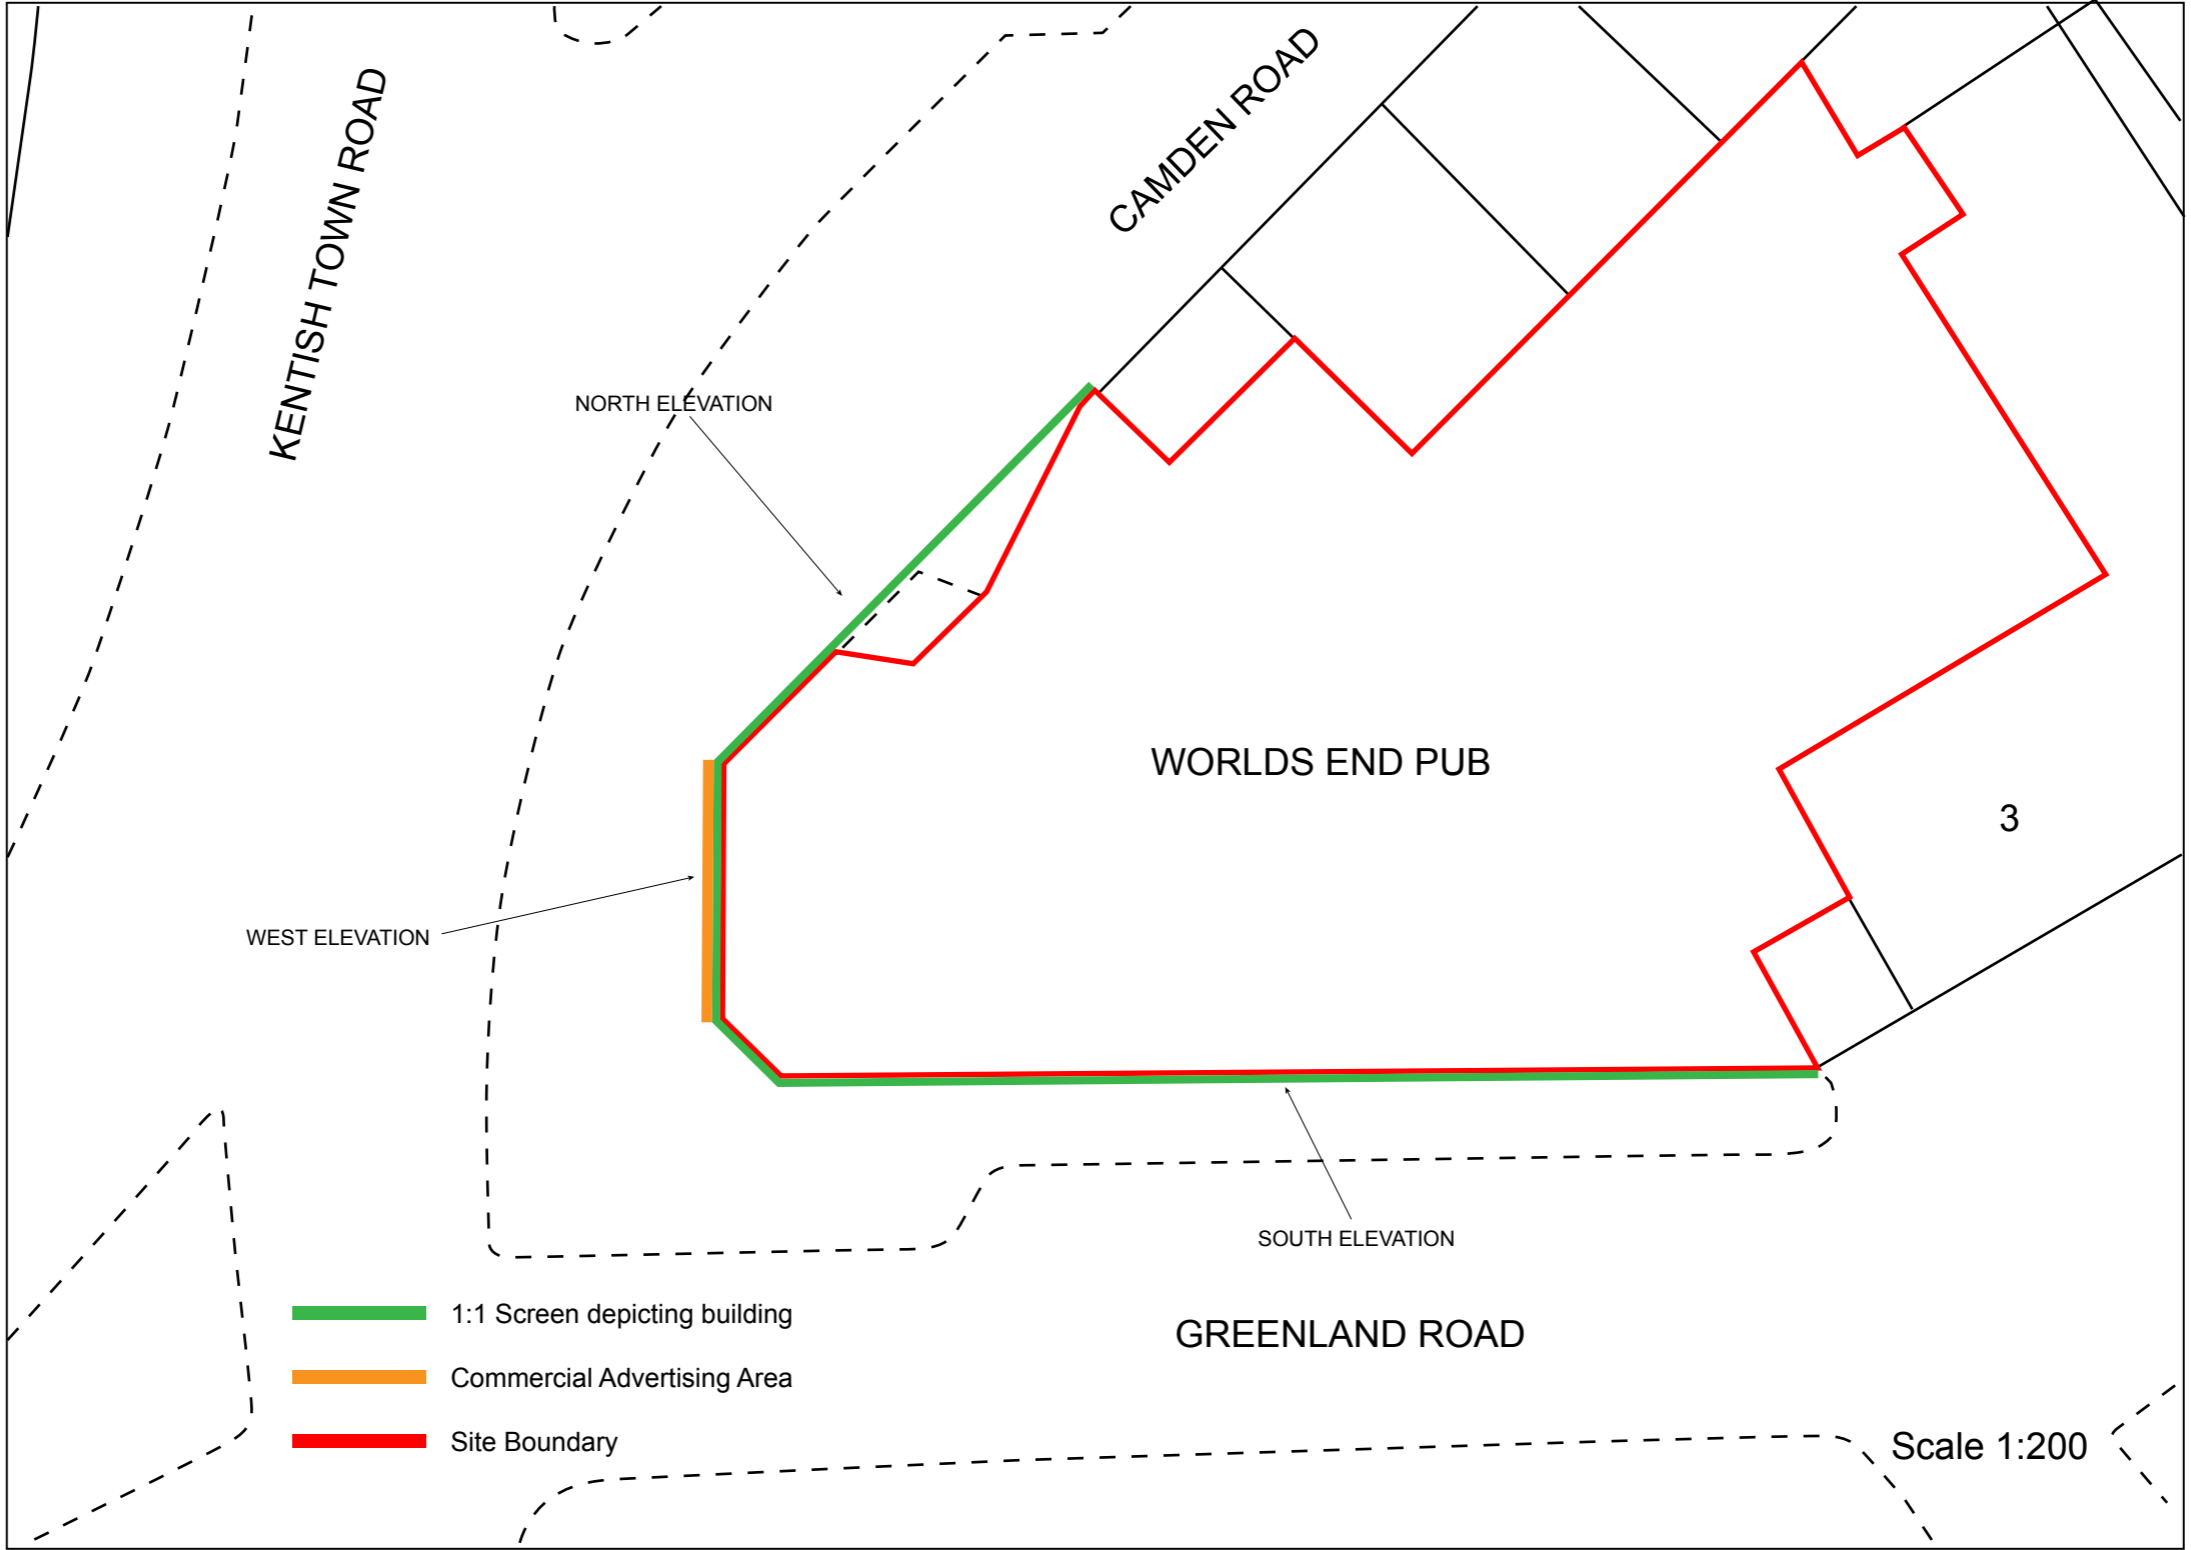

GROUND PLAN

JOB No/ Desc.: Worlds End Pub, 174 Camden High Street, London, NW1 0NE		
Drawing Desc.: Ground Plan	Date : 02/11	Drawing No.: WE:02
	Scale 1/200@A3	