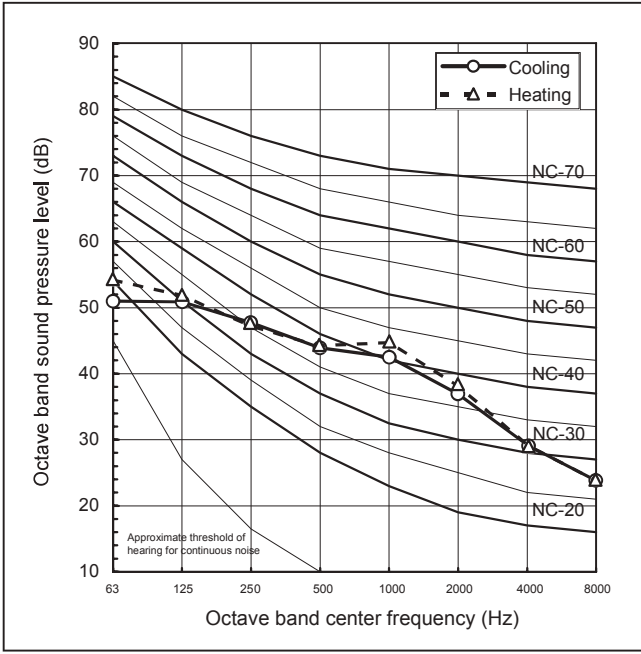

8.Sound Characteristics (NC Curve)

RAV-SP564AT-E,
RAV-SP564ATZ-E,
RAV-SP564ATZG-E

Sound pressure level (dB(A))	Cooling	Heating
		47

RAV-SP804AT-E,
RAV-SP804ATZ-E,
RAV-SP804ATZG-E

Sound pressure level (dB(A))	Cooling	Heating
		48