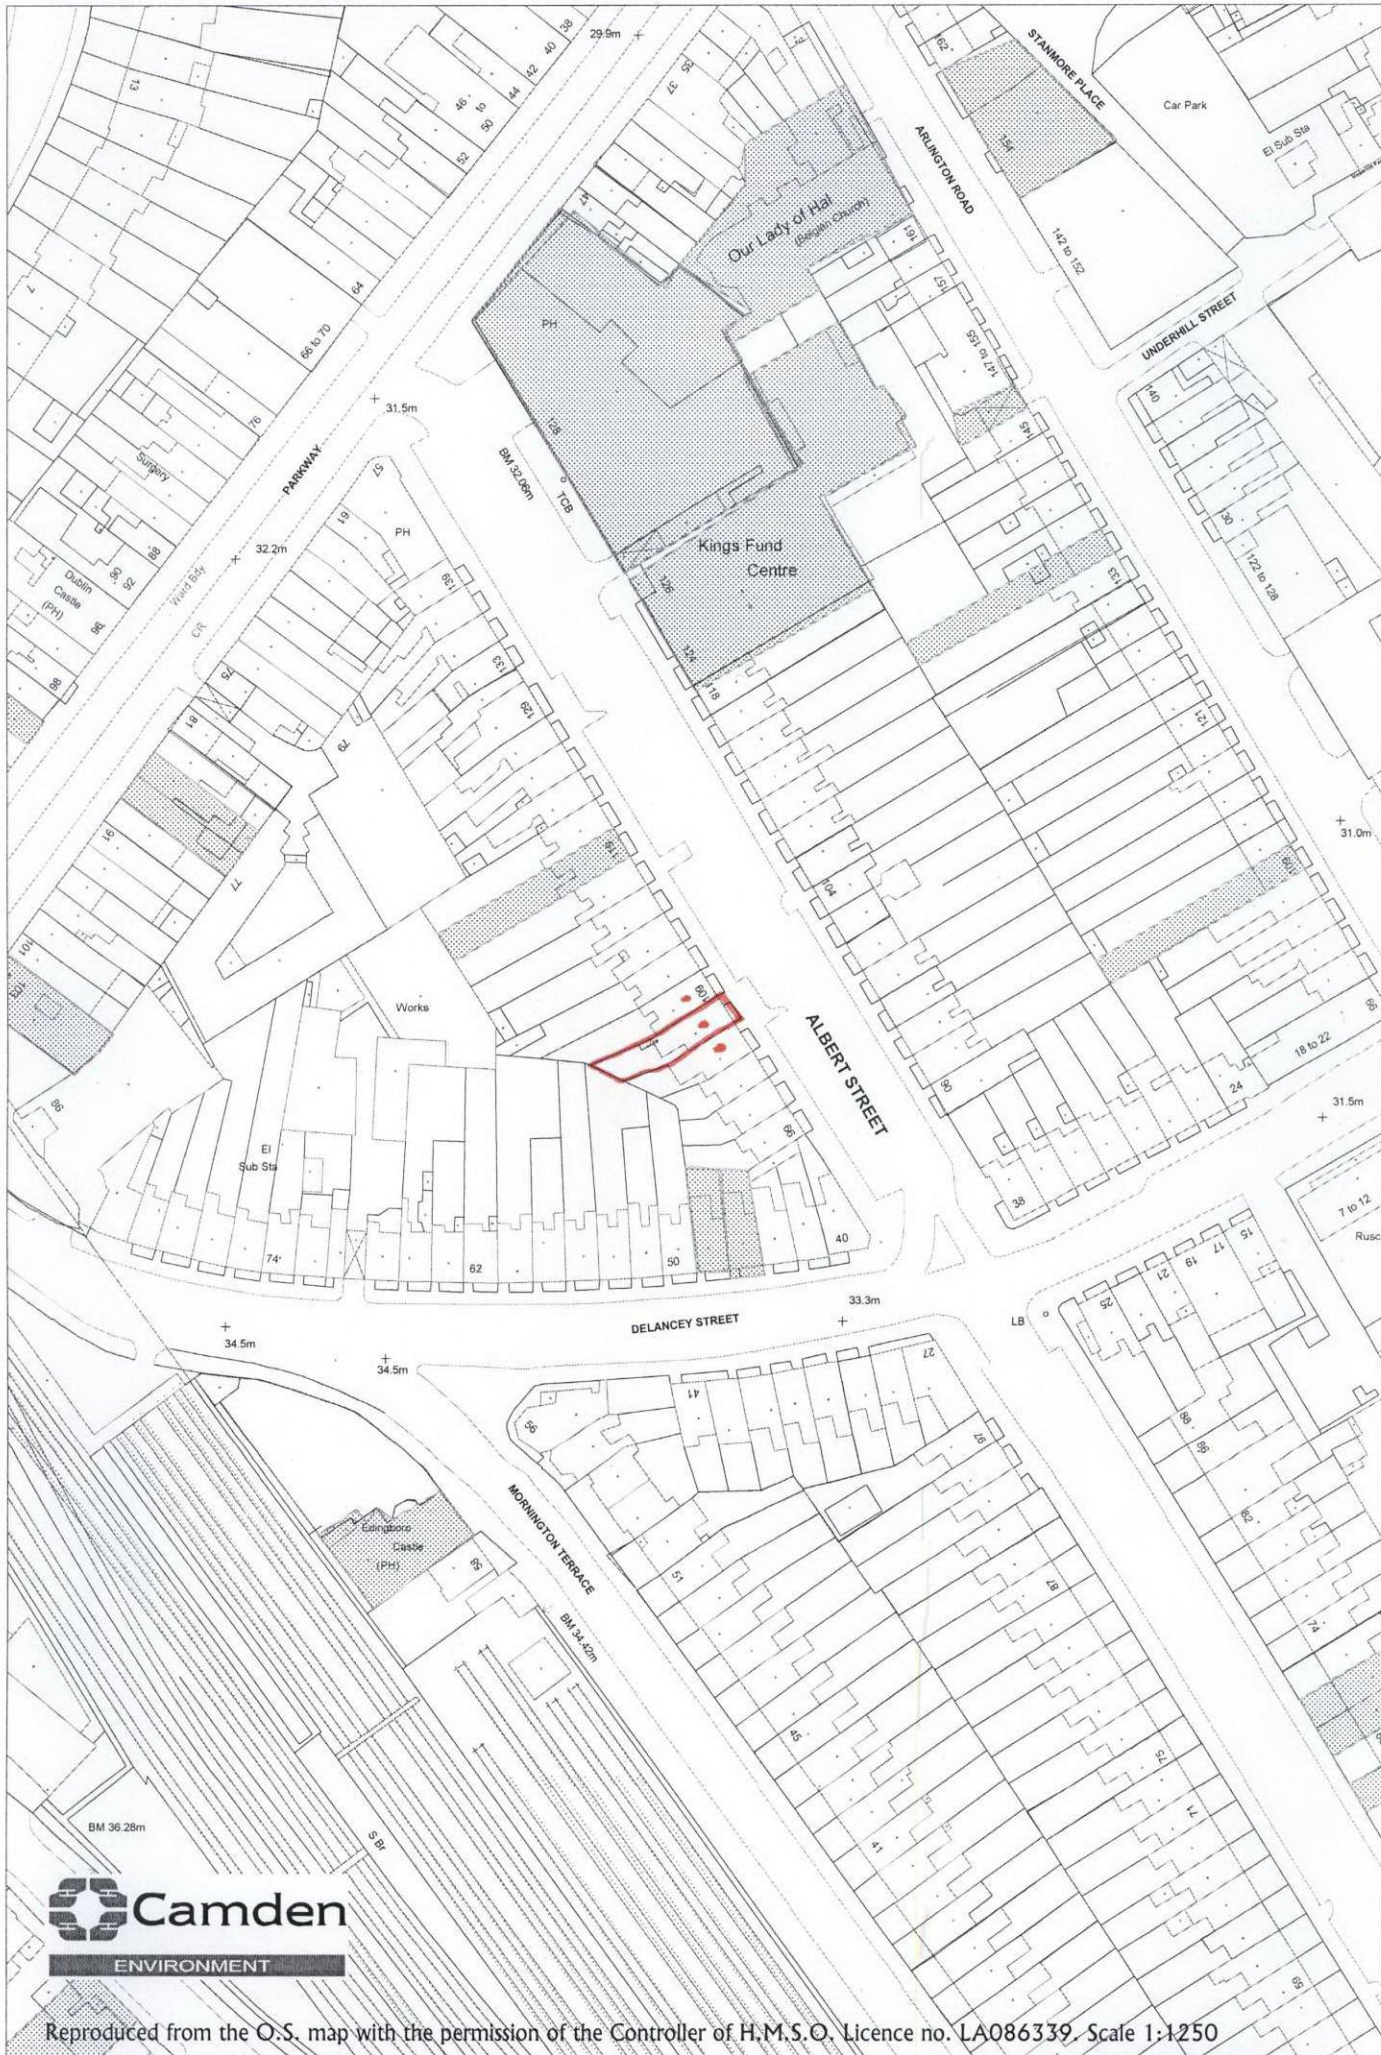

# 6 Addresses

Reproduced from the O.S. map with the permission of the Controller of H.M.S.O. Licence no. LA086339. Scale 1:1250

107 Albert Street

PE9900891