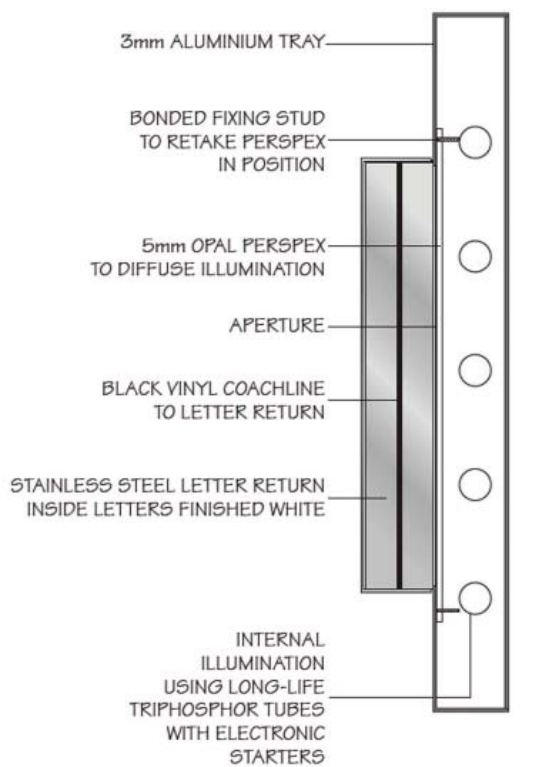

### Aluminium Tray Fascia - Option A

3mm aluminium folded & welded tray fascia, powder coated 'costa red' with a 60mm return. Built-up brushed stainless steel rim & return 'costa' letters, 200mm - 600mm in 50mm increments 't' letter height, depending on fascia depth. All letter sizes to have a 8 -20mm rim with a 60mm return.

Black vinyl coach line applied to centre of all letter returns. Letters cut out of tray fascia background with letters fixed over aperture.

Internal triphosphor fluorescent illumination inside of aluminium tray finished white.

Opal perspex letter faces to illuminate.

SECTION DETAIL