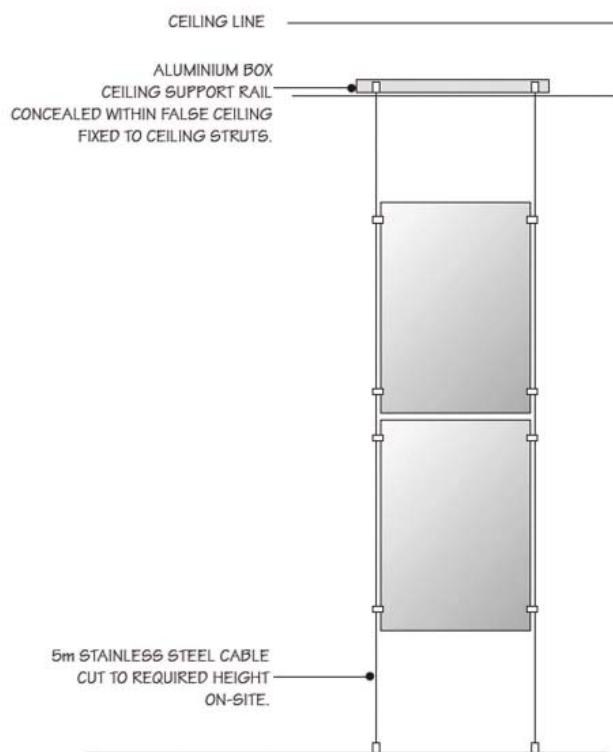

3.9 Internal Signage

Proprietary Cable Display System.

Single or double.
3mm folded perspex pockets to accommodate
A1 size promotional posters.
Stainless steel cables and clamp fixings.

1 no. P.O.S cable system placed in the front
elevation window for maximum visibility

Supplier: Signage Company

Double P.O.S