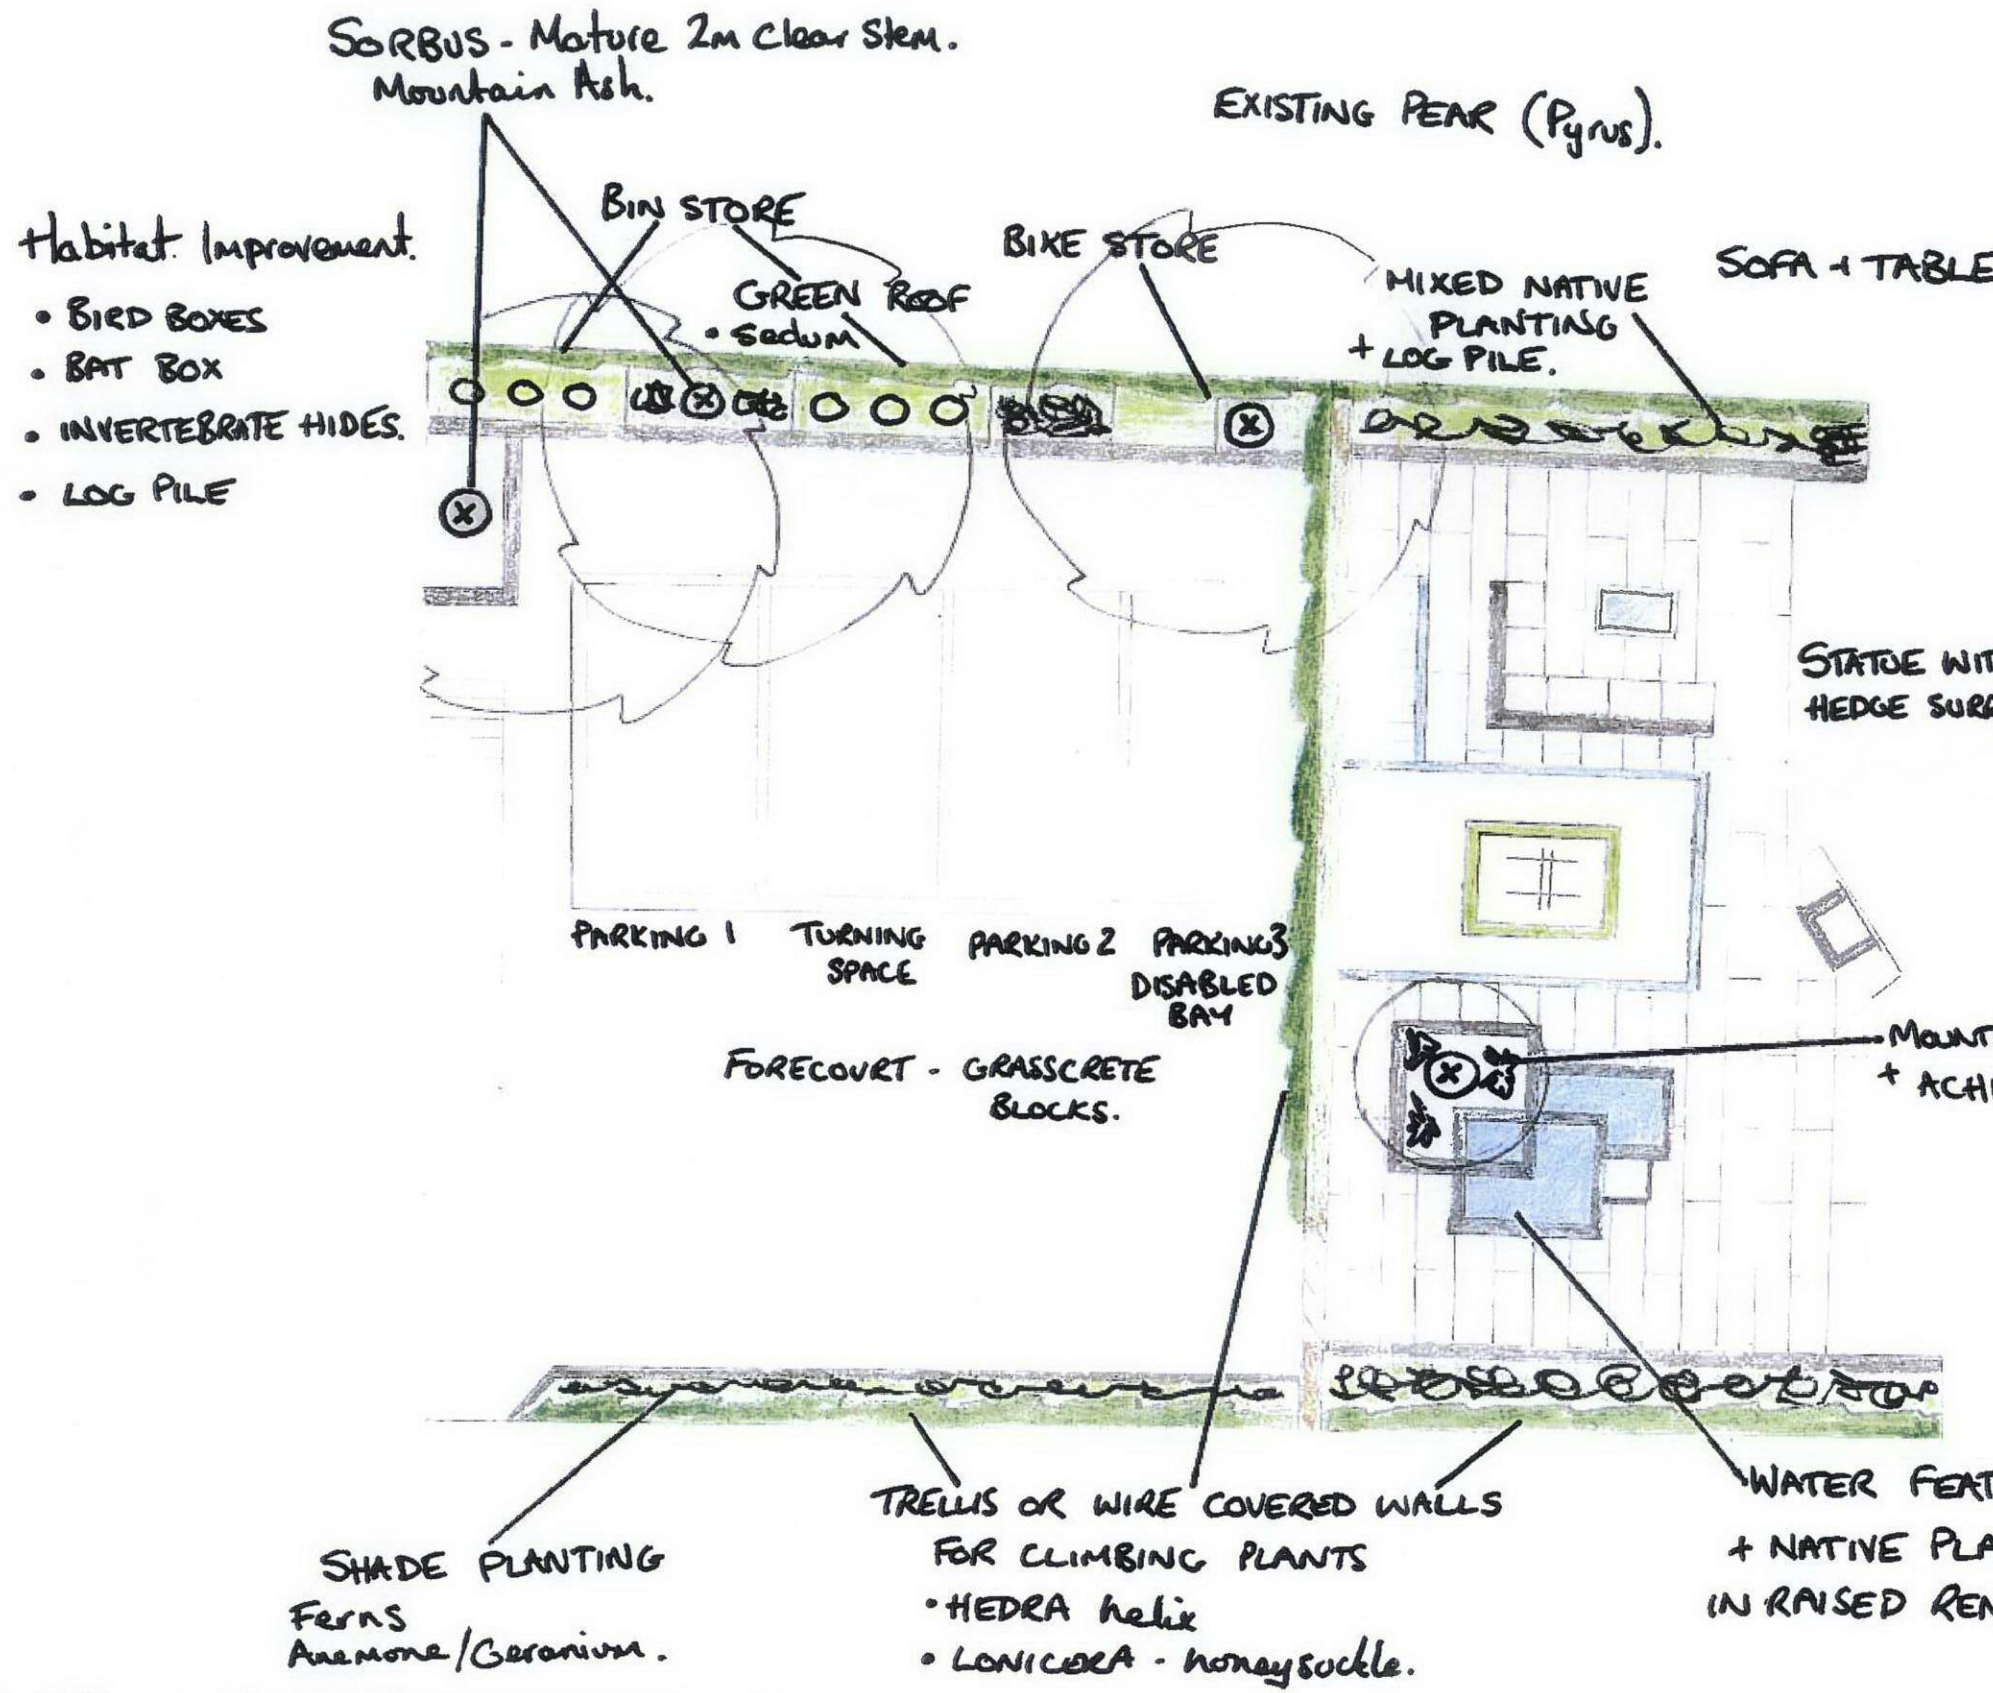

NEW DWELLING 19 EAST  
 HEATH RD N  
 PROPOSED GARDEN LANDSCAPE  
 SCALE 1:100  
 MAY 2012. DRW NO:  
 BAKER GARDENS.

NOTES.

EXISTING GLEDITSIA REMOVED  
 AND NEW GLEDITSIA OR FRAXINUS  
 PLANTED 1M AWAY FROM  
 BOUNDARY, WATER FEATURE  
 PLANTING TO INCLUDE  
 MULTI STEM BETULA JOQUONIA  
 NEW PAVING TO BE SAWN  
 YORKSTONE 600X600  
 CENTRAL COURT AND STAIR  
 TO BE SURROUNDED BY  
 GLASS  
 SCREEN BETWEEN NEW  
 PROPERTY AND PARKING  
 AREA TO BE SLATED  
 CEDAR

-  BAT BOX STATUE WITH BOX  
HEDGE SURROUND.
-  INSECT BOX
-  BIRD BOX

POTS.  
 WATER FEATURE  
 + PLANTING IN RAISED RENDERED  
 WALLS OR TIMBER SLEEPERS.

# NIKKI LEE GARDEN DESIGN.

NEW DWELLING EAST 19 HEATH RD NW
PROPOSED GARDEN LANDSCAPE
SCALE 1:100
JULY 2012

## NOTES.

- EXISTING GLEDITSIA REMOVED AND REPLACED WITH 3 MATURE MOUNTAIN ASH. THESE WILL PROVIDE PLENTY RICH FLOWERS IN SPRING AND BERRIES IN AUTUM.
- NEW PAVING TO BE SAWN YORKSTONE 600x600.
- CENTRAL COURT AND STAIR TO BE SURROUNDED BY GLASS
- SCREEN BETWEEN NEW PROPERTY AND PARKING AREA TO BE SLATED CEDER + TRELIS WITH CLIMBERS
- HEDRA helix + LONICERA.