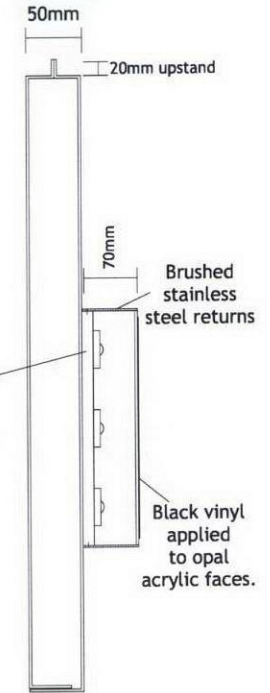

COPY

Section A/A
Not to scale

Sign Size (Overall) : 6257mm x 600mm (face size)
Scale 1.20

To supply and fix 50mm folded aluminium fascia panels painted white having built up letters 'melove fixed to face. Rimless letters having 70mm stainless steel returns and red (love)/opal (me)acrylic faces with black vinyl applied to face to leave white border. Red and white led illumination.

Sub-text fret cut and backed having black vinyl applied to face

Sign to include installation of 1 no white dibond panel 1622mm x 800mm fitted to right of sign and white dibond strip 6257mm x 180mm to run along bottom of sign as shown in photo below.

2012/3973/A

White dibond panel 1622mm x 800mm.

Signage in daylight

White dibond filler panel 6257mm x 180mm.

Signage illumination at night

Proposed non-illuminated sign for:			
Me love sushi Re: West Hampstead			
Dwg. No.:	Scale:	Date:	
35543_DRGS.CDR	1:20	08:12:11	
Drawn by:	Checked by:	Approved by:	Date:
KRIS			
EAGLE SIGNS			
12 Barn Close, Lantegney Business Park, Plymouth, PL7 5HQ. Tel: (01752) 345400 Fax: (01752) 345408			
<small>THE COLOURS SHOWN ON THIS DRAWING ARE AN APPROXIMATION. SAMPLES CAN BE PROVIDED OF EXACT COLOURS IF REQUIRED. This drawing is Copyright and is the property of Eagle Signs Ltd. It is to be used between themselves and the client only.</small>			
Amendments:			