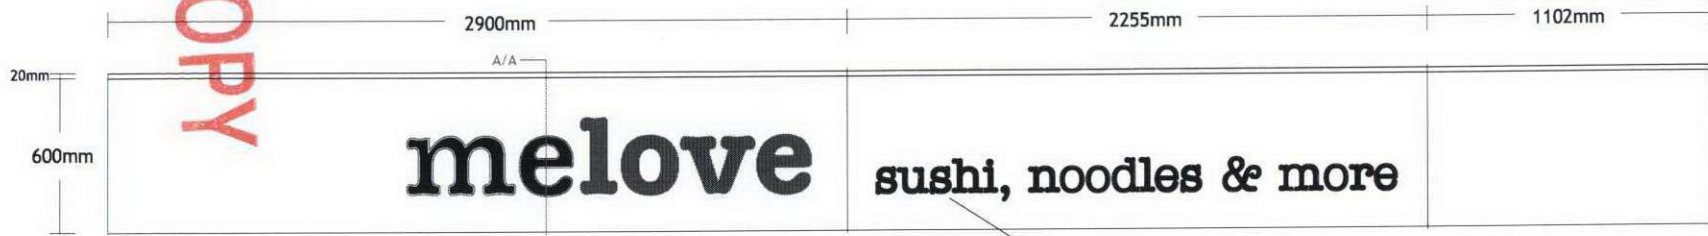

COPY

Section A/A
Not to scale

Sign Size (Overall) : 6257mm x 600mm (face size)
Scale 1.20

To supply and fix 50mm folded aluminium fascia panels painted white having built up letters 'melove fixed to face. Rimless letters having 70mm stainless steel returns and red (love)/opal (me)acrylic faces with black vinyl applied to face to leave white border. Red and white led illumination.

Sub-text fret cut and backed having black vinyl applied to face

Sign to include installation of 1 no white dibond panel 1622mm x 800mm fitted to right of sign and white dibond strip 6257mm x 180mm to run along bottom of sign as shown in photo below.

2012/3973/A

White dibond panel 1622mm x 800mm.

Signage in daylight

White dibond filler panel 6257mm x 180mm.

Signage illumination at night

Proposed non-illuminated sign for:			
Me love sushi Re: West Hampstead			
Dwg. No.:	Scale:	Date:	
35543_DRGS.CDR	1:20	08:12:11	
Drawn by:	Checked by:	Approved by:	Date:
KRIS			
EAGLE SIGNS			
12 Barn Close, Lantegney Business Park, Plymouth, PL7 5HQ. Tel: (01752) 345400 Fax: (01752) 345408			
<small>THE COLOURS SHOWN ON THIS DRAWING ARE AN APPROXIMATION. SAMPLES CAN BE PROVIDED OF EXACT COLOURS IF REQUIRED. This drawing is Copyright and is the property of Eagle Signs Ltd. It is to be used between themselves and the client only.</small>			
Amendments:			