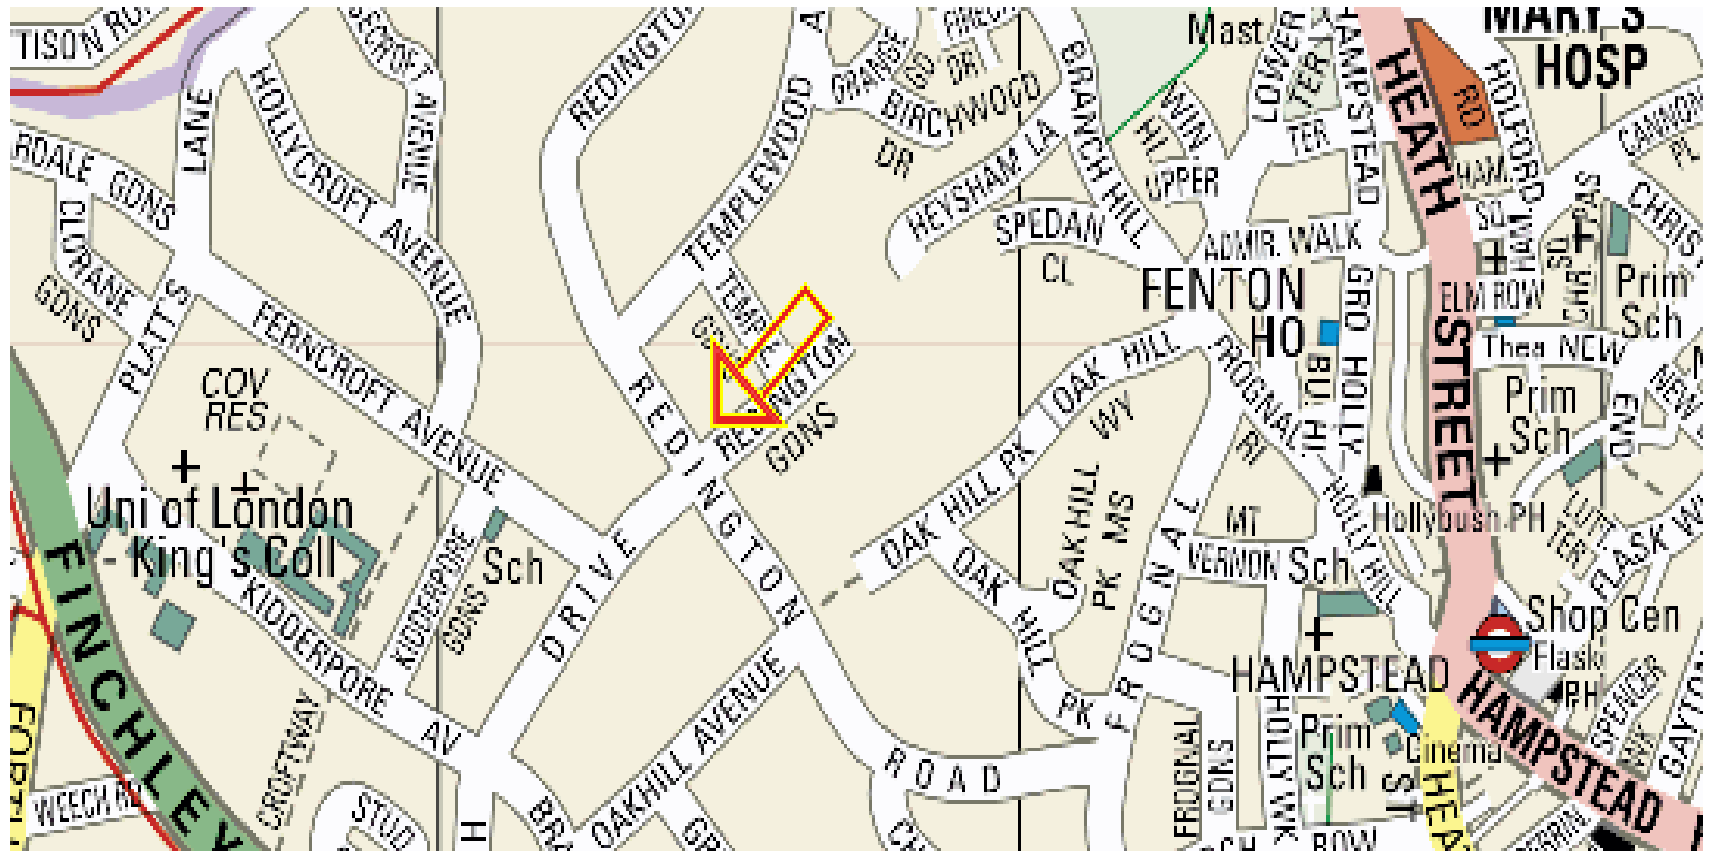

Project:-	BT Openreach			Date:-	38962	CT Order No:-	5000341688	PCP NGR:-	525736, 185920
Exchange:-	Hampstead	Location:-		Post Code:-	NW3 7RU			DSLAM NGR:-	525741, 185924
		Redington Gardens, O/S 7 Redington Gardens, Hampstead, London			Carillion/Telent			PCP No:-	9