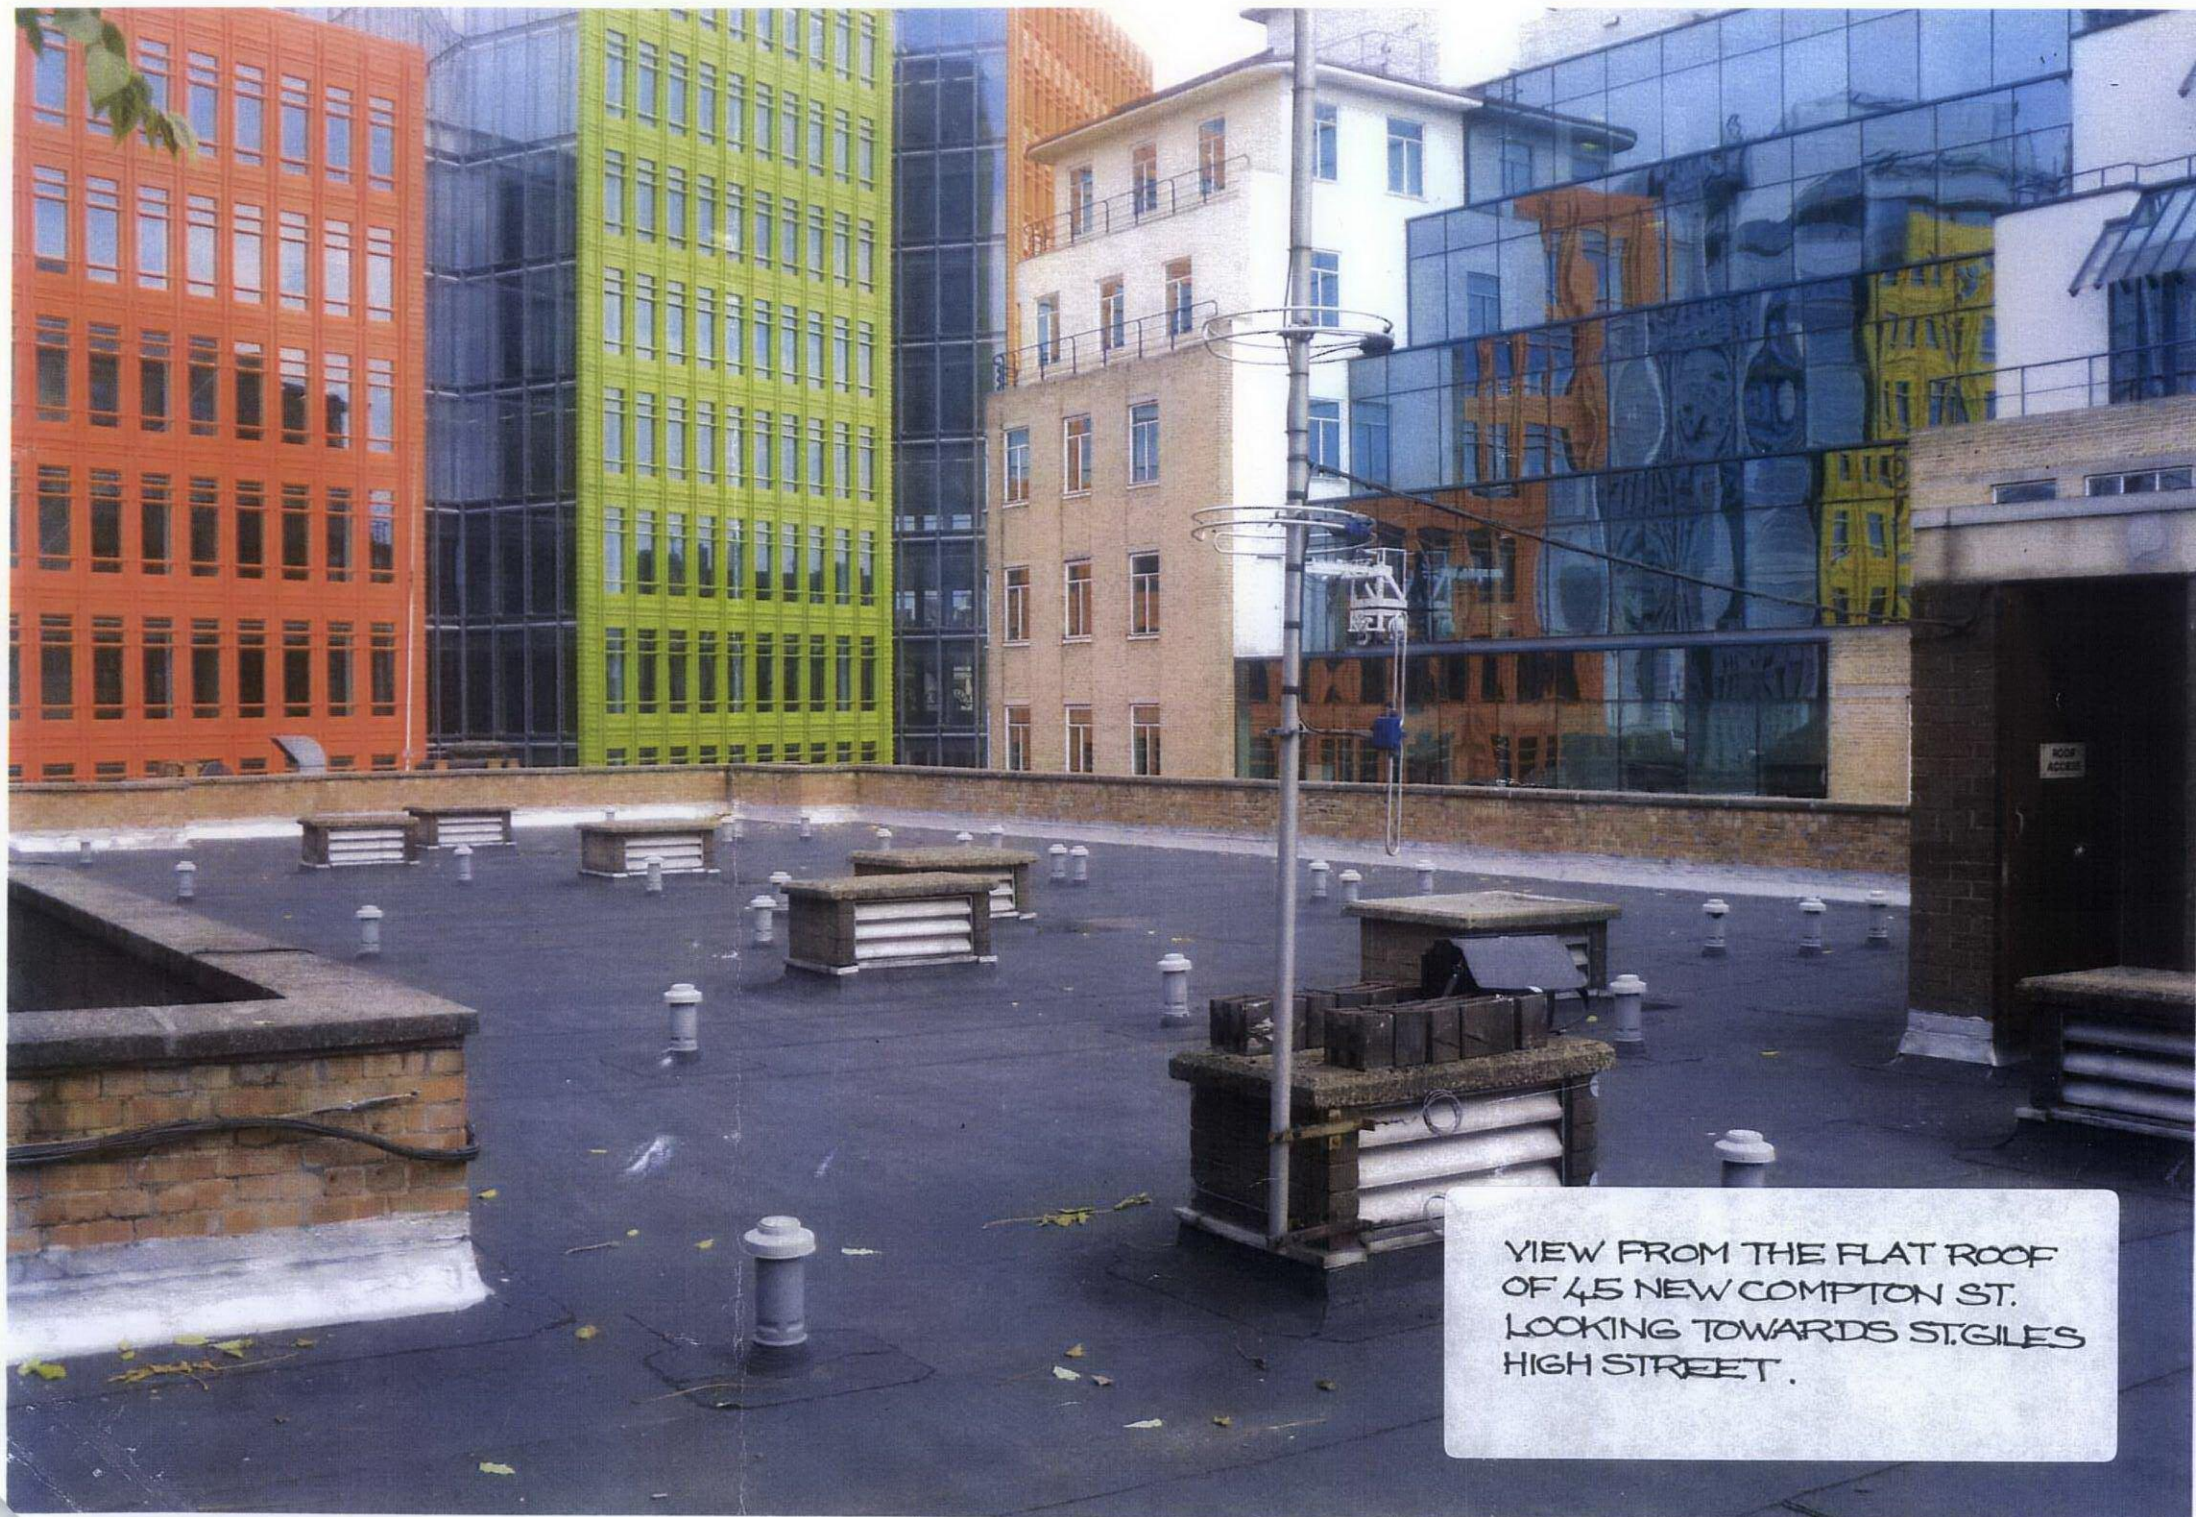

VIEW FROM THE FLAT ROOF  
OF 45 NEW COMPTON STREET  
LOOKING TOWARDS ST GILES  
IN THE FIELDS CHURCH.

VIEW FROM THE FLAT ROOF  
OF 45 NEW COMPTON ST.  
LOOKING TOWARDS ST.GILES  
HIGH STREET.