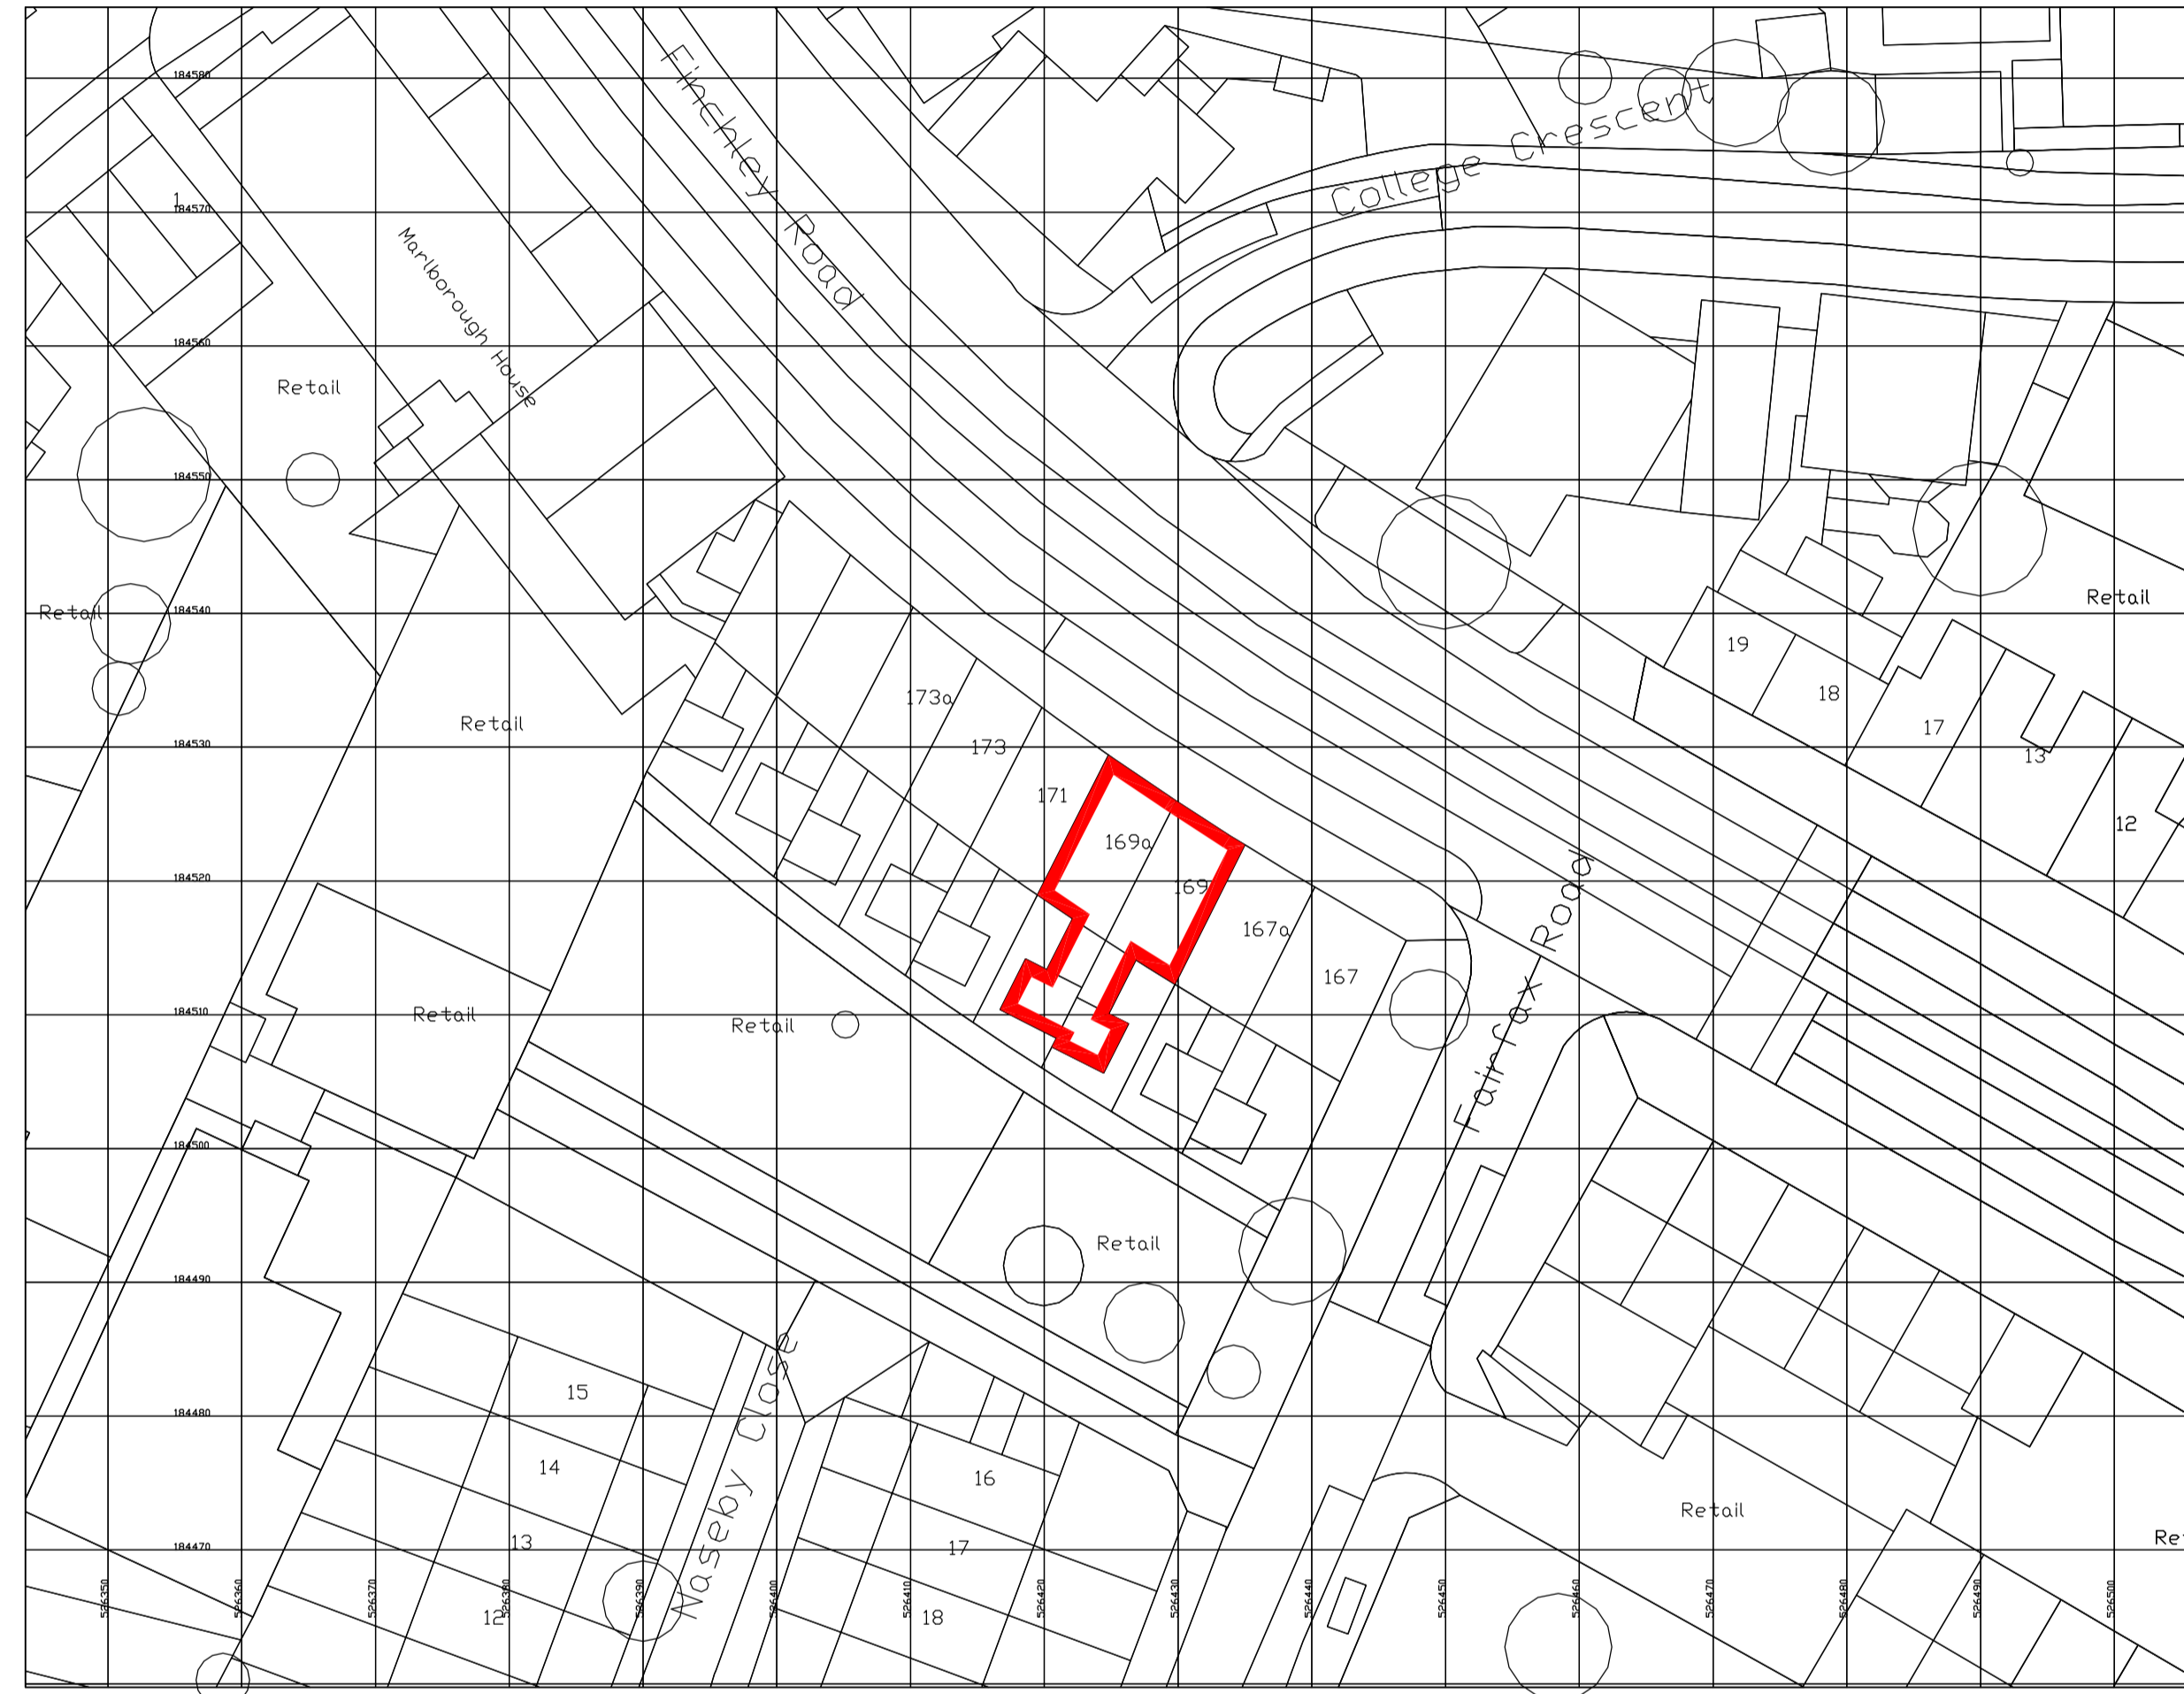

Location Plan - 1:1000 @ A1

Location Plan - 1:500 @ A1

Branch Location █

ISG	PROJECT HBOS Swiss Cottage, London - Refresh		
	MAIN CONTRACTOR ISG Plc.		
	CONTRACT	JOB #	
	DESIGN ARCHITECT ISG Plc.		
CLIENT ARCHITECT			
DRAWN BY PJP	CHECKED BY		
SCALE As Shown	DATE June 2012		
SITE ADDRESS HBOS Swiss Cottage, London 169-169A Finchley Road Swiss Cottage, London NW3 6LB			
PREMISE No. 50961418	PROJECT No. xxxxxxxxxx		
TITLE HBOS Swiss Cottage, London - Refresh Planning Application Support Document - Location Plan			
DRAWING NUMBER 50961418-xxxxxxx---DOC-001			
REV	DATE	DRAWN	COMMENTS
-	00/00/0000	- / -	-
EXISTING			