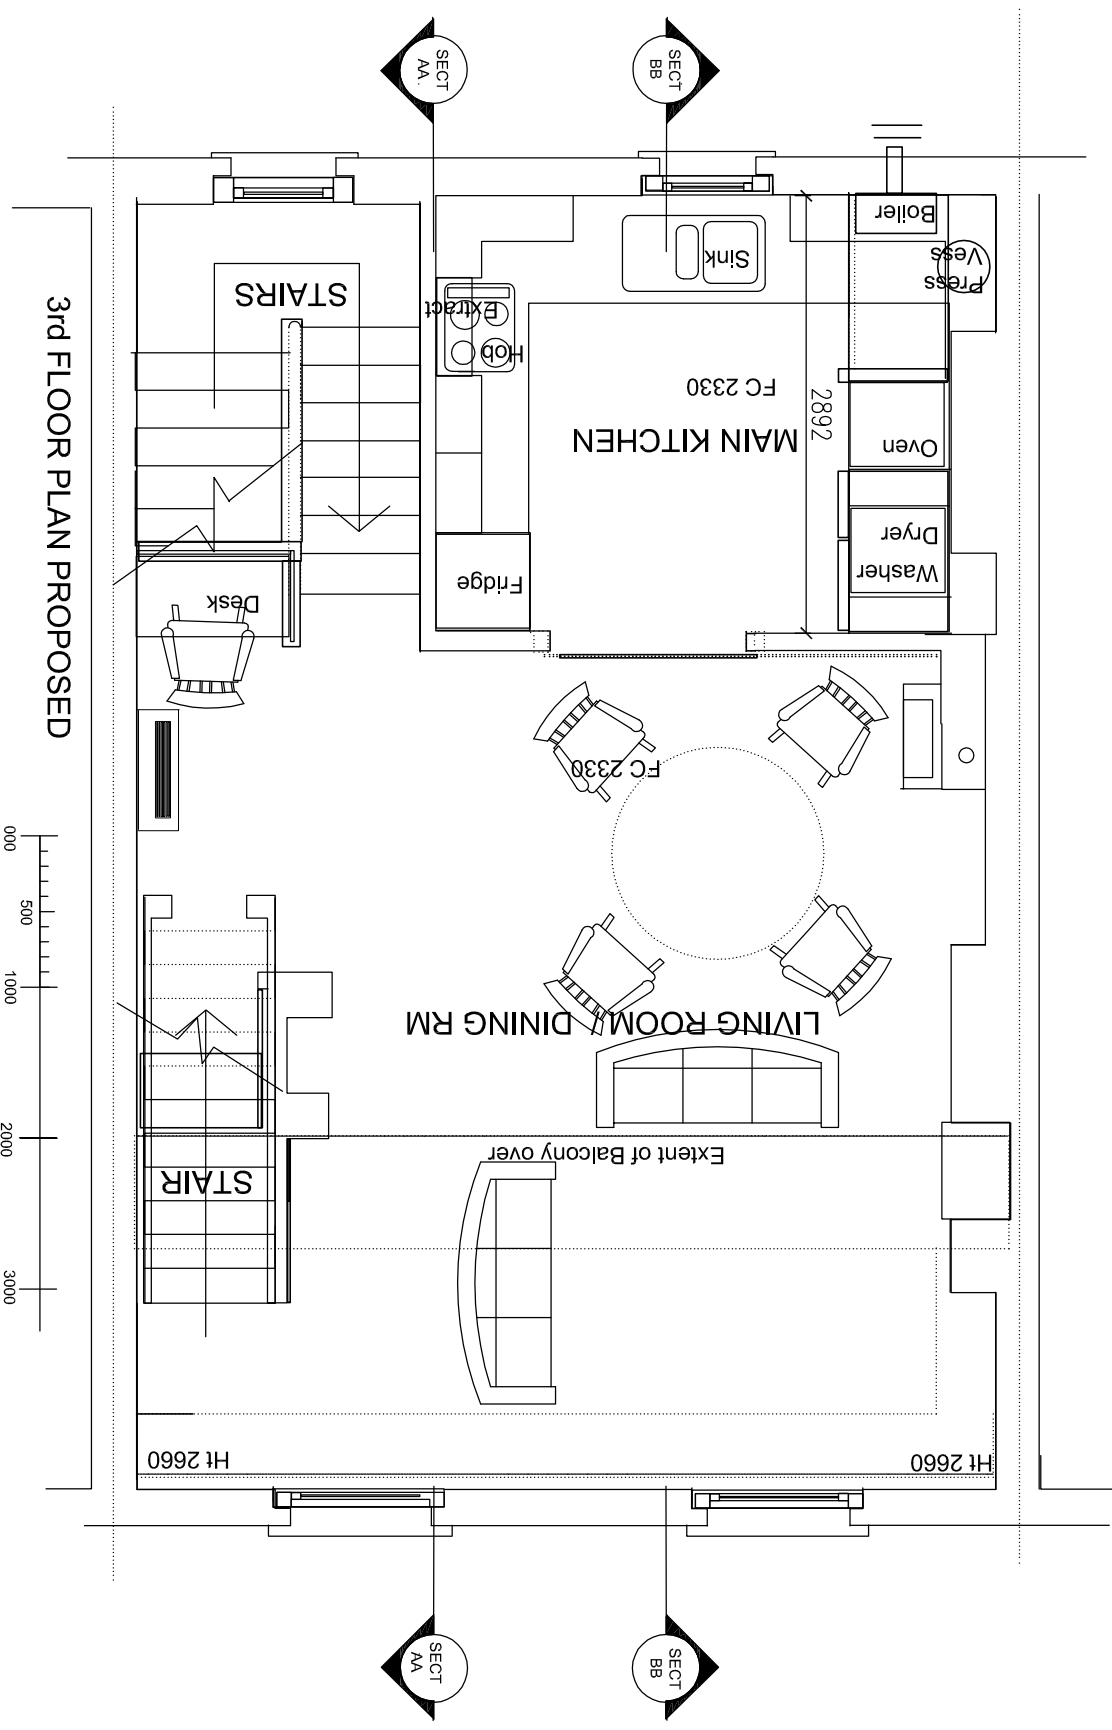

NO.	DATE	DESCRIPTION

sheet title:	D08
all dimensions to be verified on site	
job no.	392/D08
scale	1:50@A4
date	20/09/2012

Scale at A4