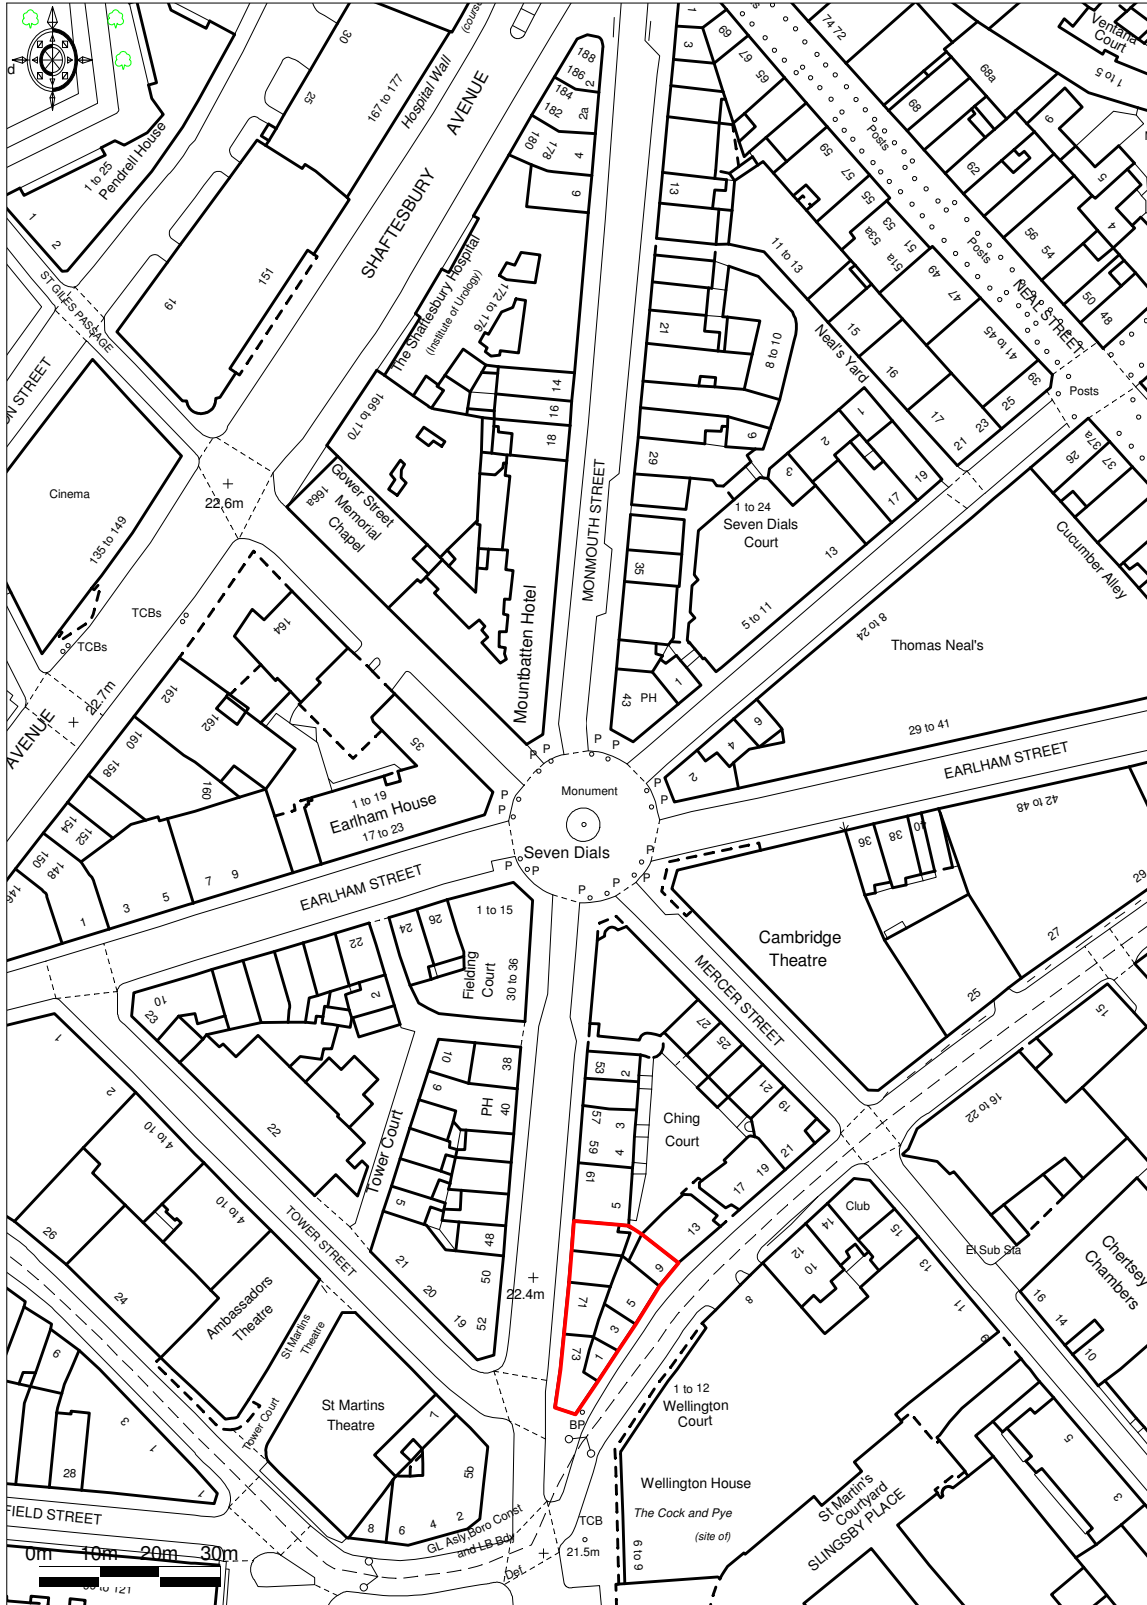

65-75 Monmouth St and 1-9 Shelton Street Site Location Plan P4812/RJP/P01

ROLFE JUDD LTD, OLD CHURCH COURT, CLAYLANDS ROAD, THE OVAL, LONDON SW8 1NZ