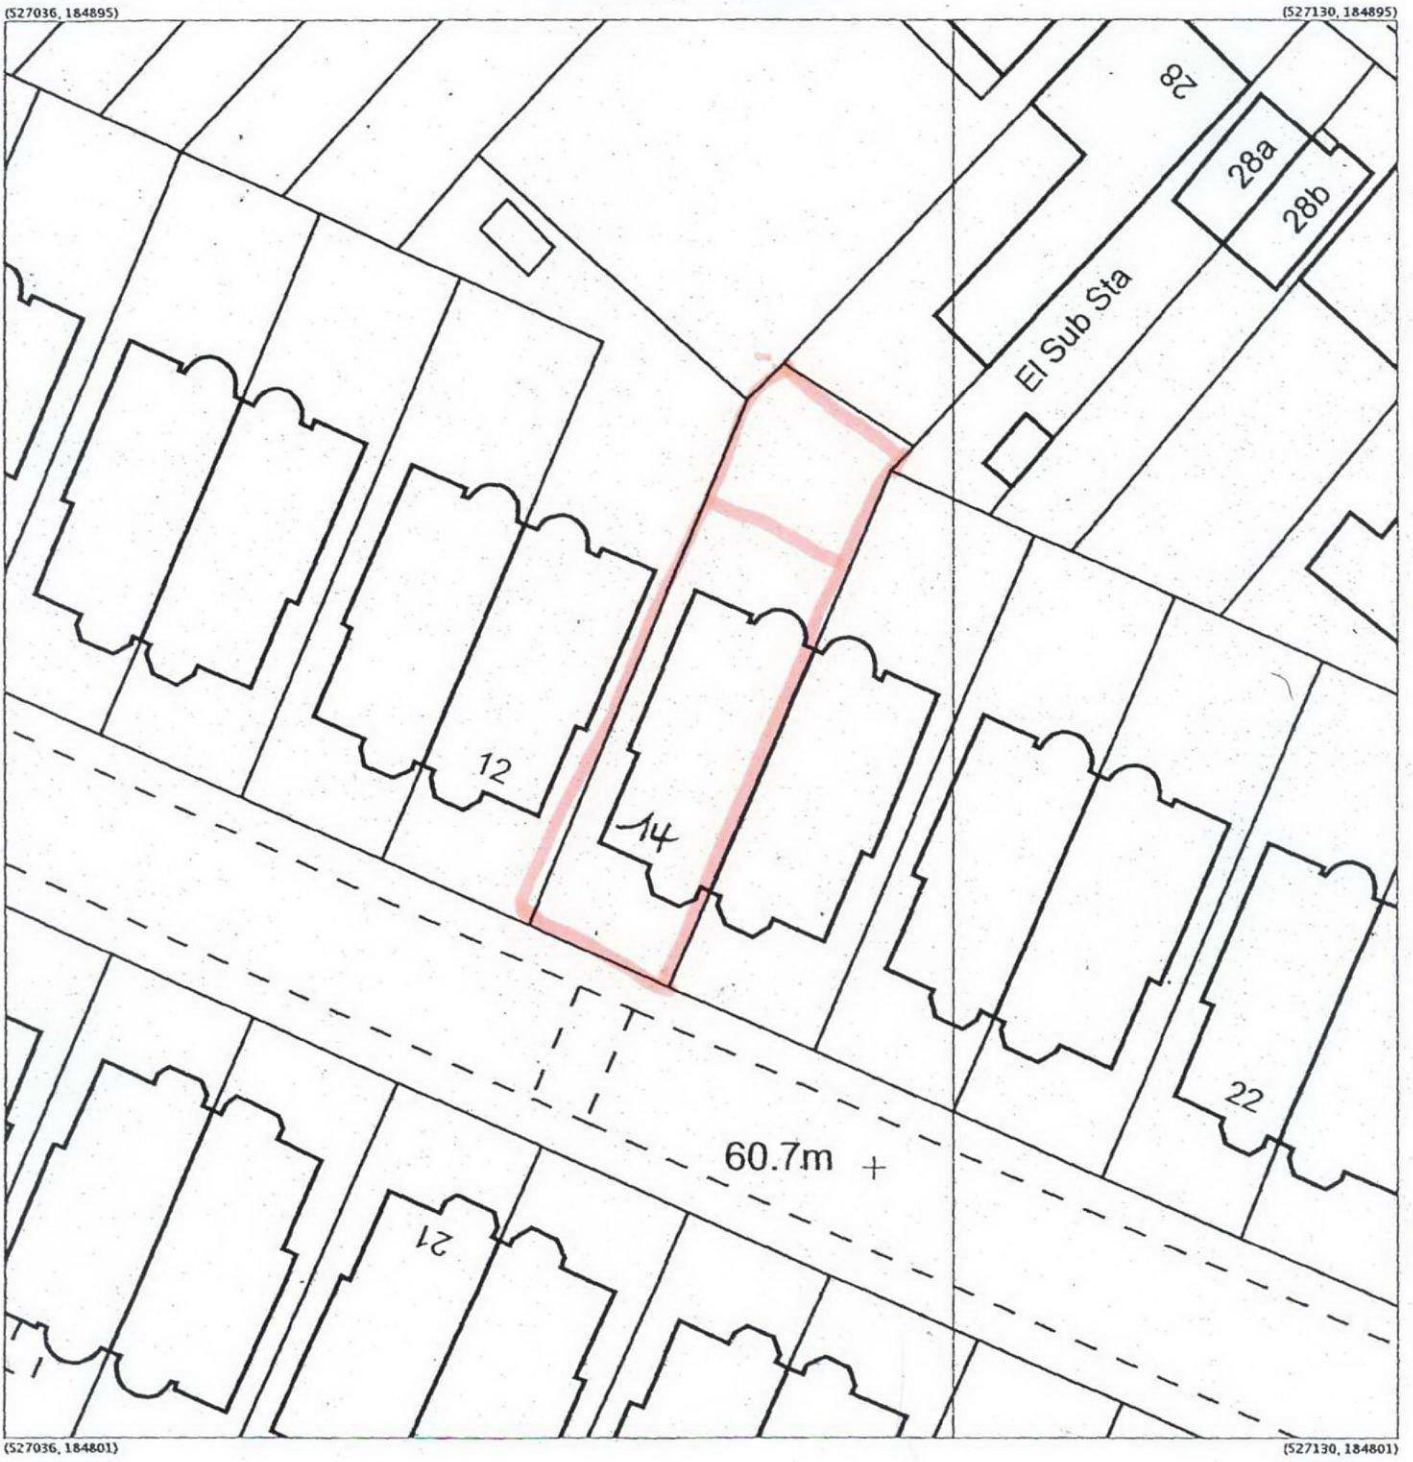

14 Debrige Park Rd

Produced 12 Mar 2012 from the Ordnance Survey National Geographic Database and incorporating surveyed revision available at this date. Reproduction in whole or part is prohibited without the prior permission of Ordnance Survey. © Crown Copyright 2012.

Ordnance Survey and the OS Symbol are registered trademarks of Ordnance Survey, the national mapping agency of Great Britain.

The representation of a road, track or path is no evidence of a right of way. The representation of features as lines is no evidence of a property boundary.

42 GLENLOCH ROAD
LONDON
NW3 4DL

Supplied by: Stanfords
Reference: OI391454
Centre coordinates: 527083 184848