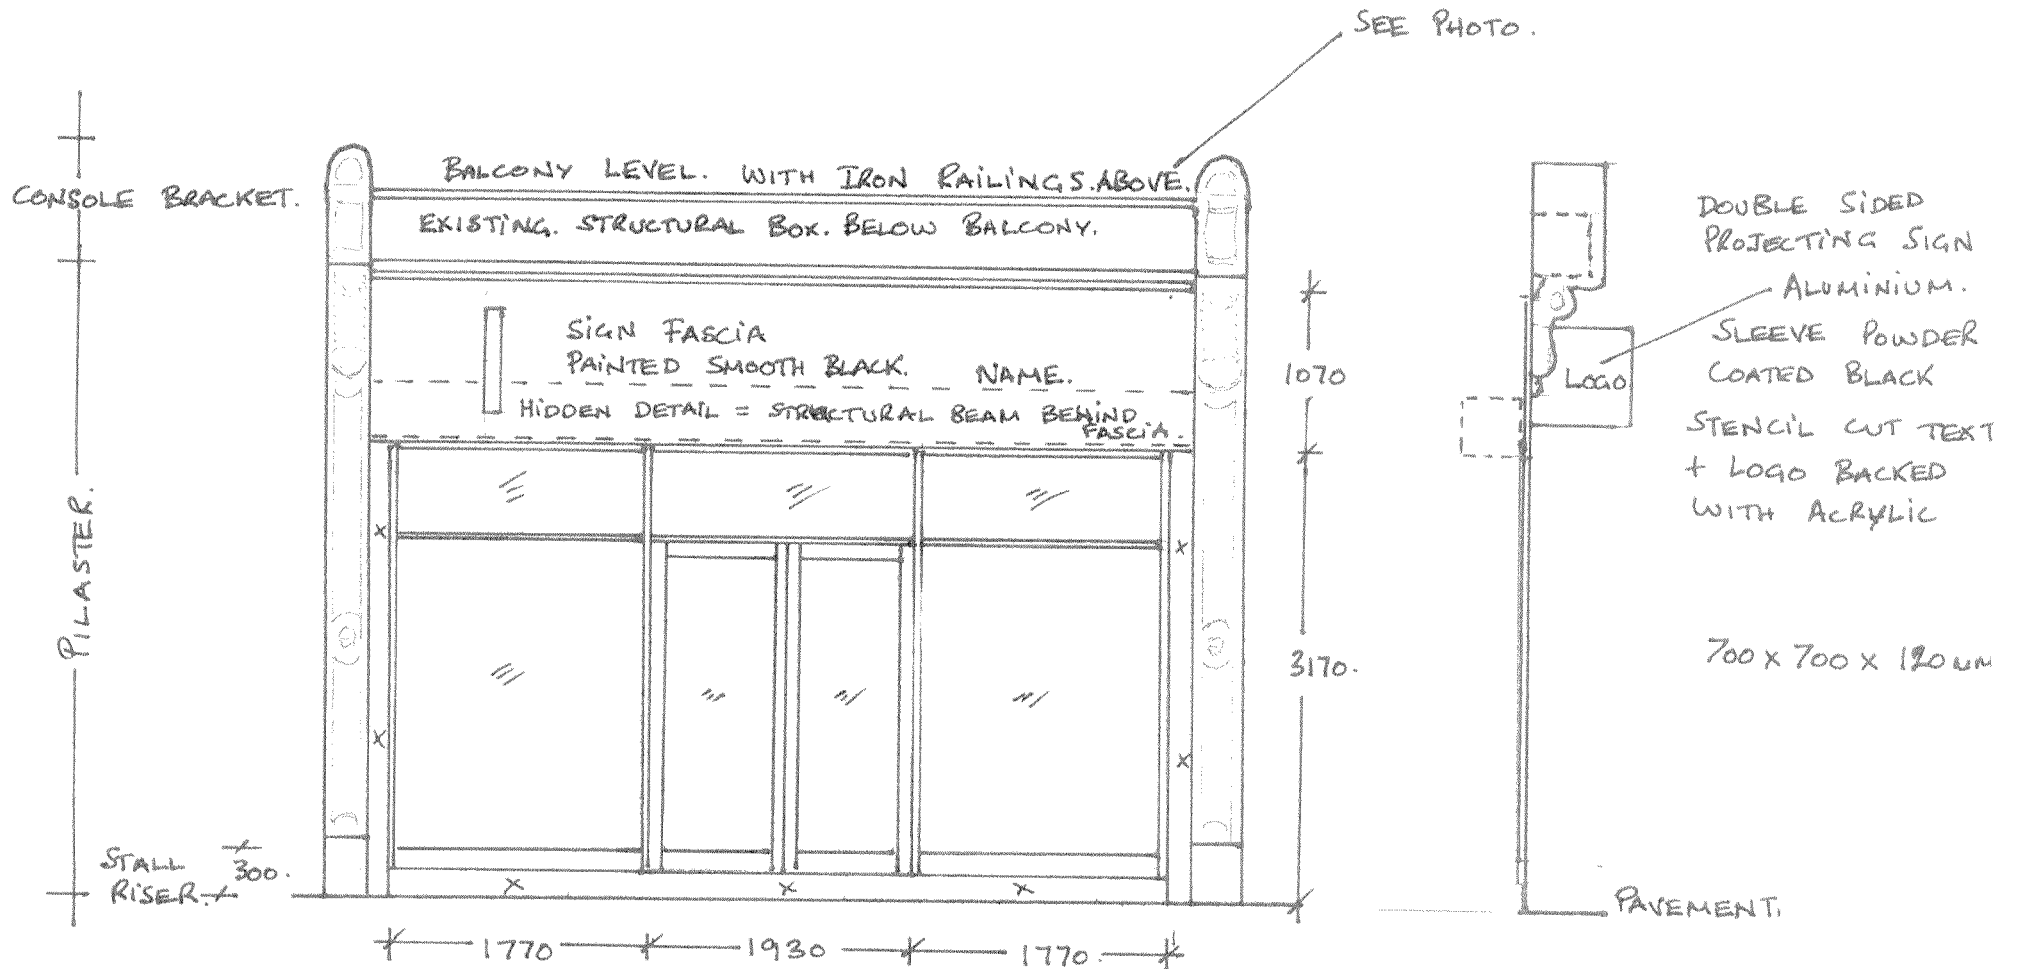

PROPOSED SHOP FRONT

42 ENGLAND'S LANE.

BELSIZE PARK, NW3 4UE.

AUGUST 16th 2012.

DOORS AND

TIMBER WINDOW FRAME 44 x 100 mm.

PAINTED SMOOTH BLACK.

X = GRANITE SIDE INFILL + PLINTH.

SCALE 1:50. REV A.