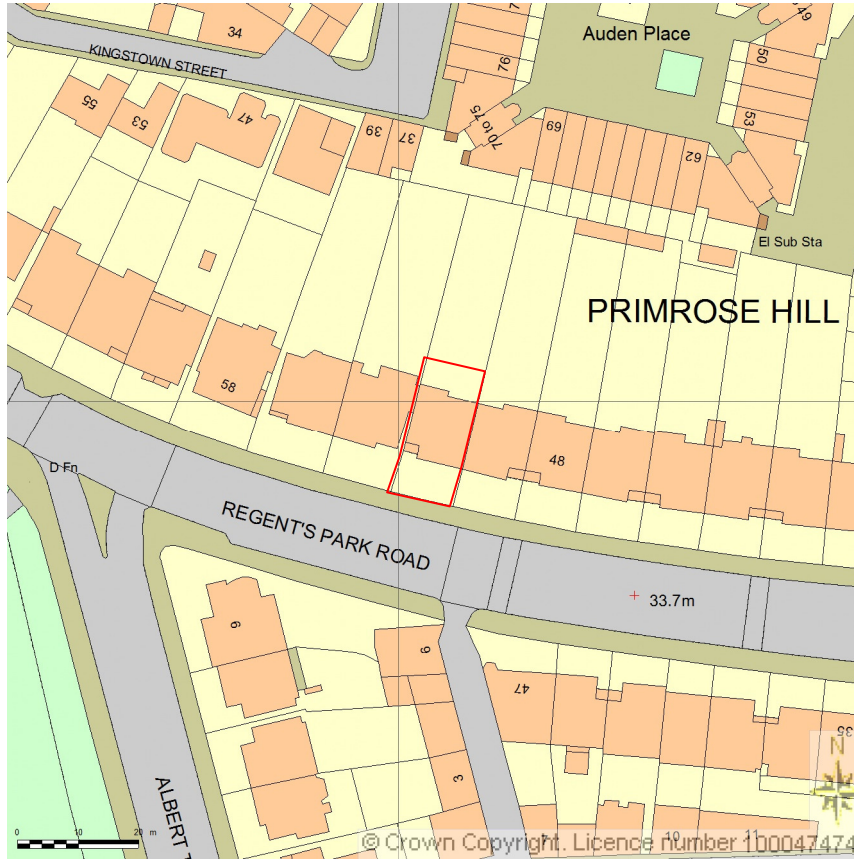

SITE LOCATION PLAN
AREA 2 HA
SCALE 1:1250

CENTRE COORDINATES: 528106, 183795

Supplied by Streetwise Maps Ltd
www.streetwise.net
Licence No: 100047474
04/11/2012 11:07