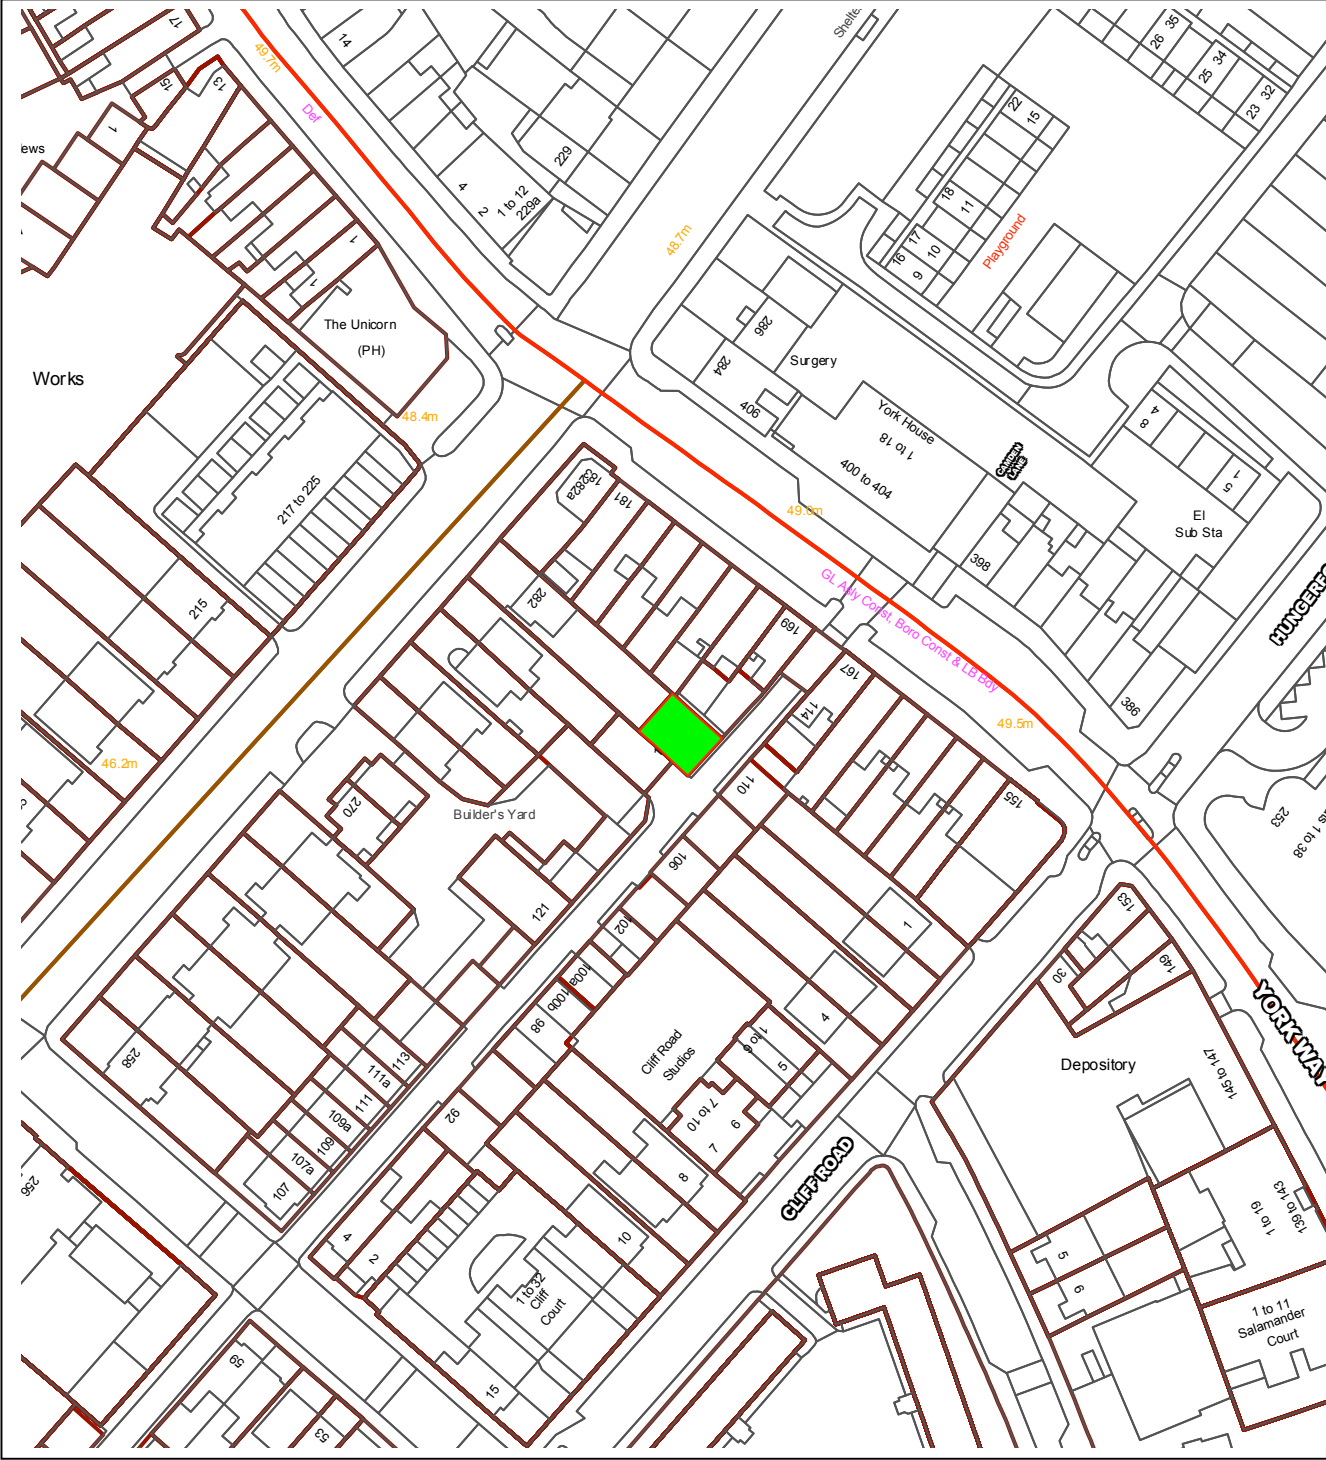

NORTHGATE SE GIS Print Template

This material has been reproduced from Ordnance Survey digital map data with the permission of the controller of Her Majesty's Stationery Office, © Crown Copyright.