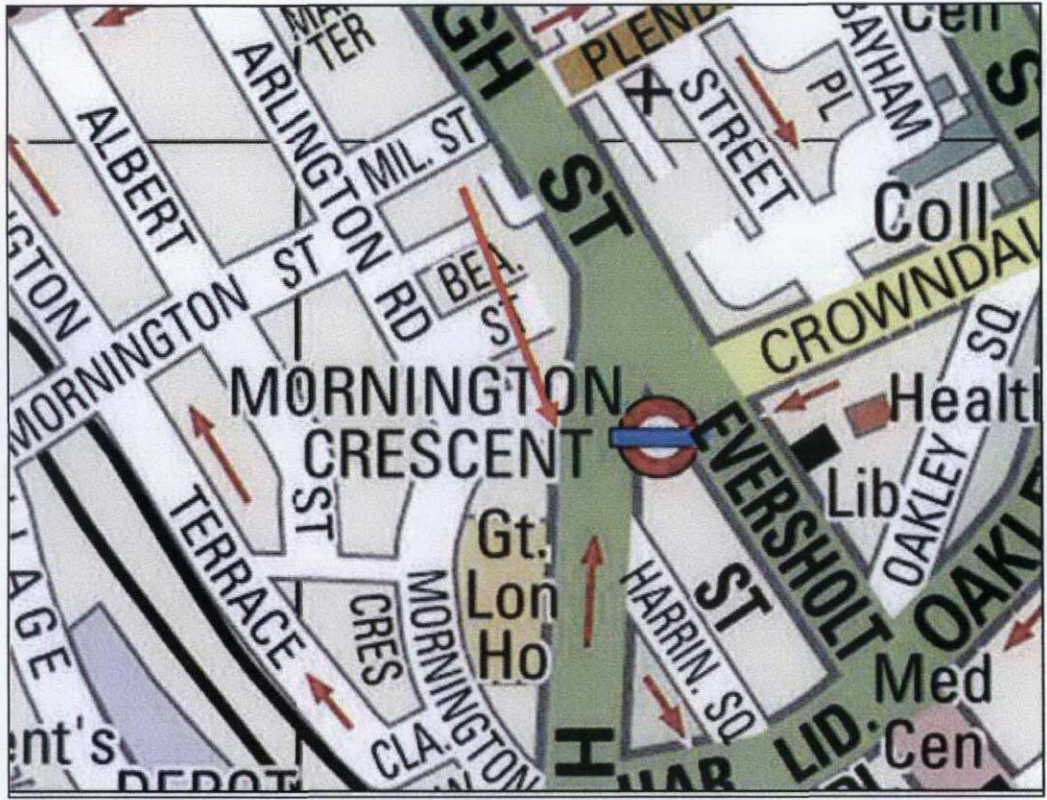

PCP008 Mornington Crescent, OPP 46 Mornington Crescent, London, NW1 7RB. 529146 183359.

DSLAM to JB route ——— Power route ——— This montage is