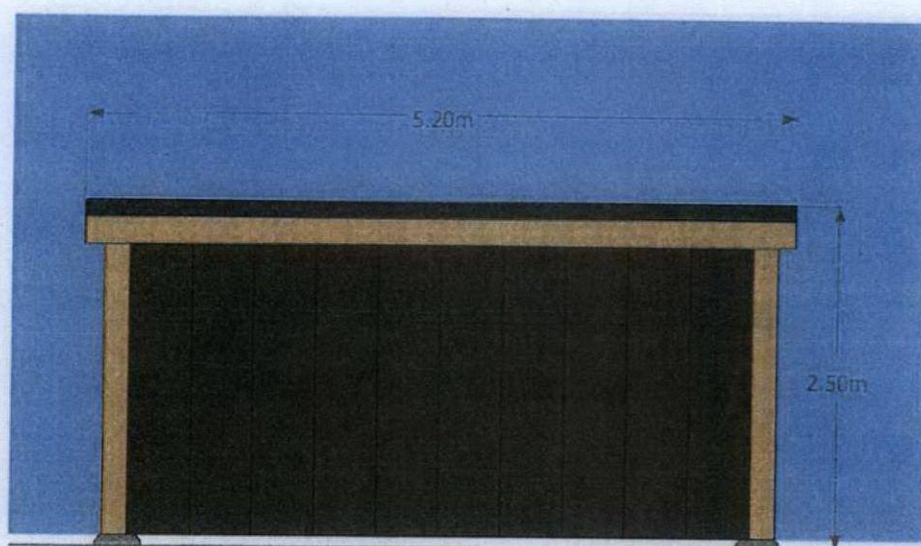

### Elevation 3

SCALE 1:50

---

**The low cost solution to adding an office / hobby room to your home**

---

📍 The Airfield Building, Weldon Rd, Upper Benefield, PE8 5AS    ☎ 01832 205038  
📞 07590 067121

[www.boothsgardenstudios.co.uk](http://www.boothsgardenstudios.co.uk)