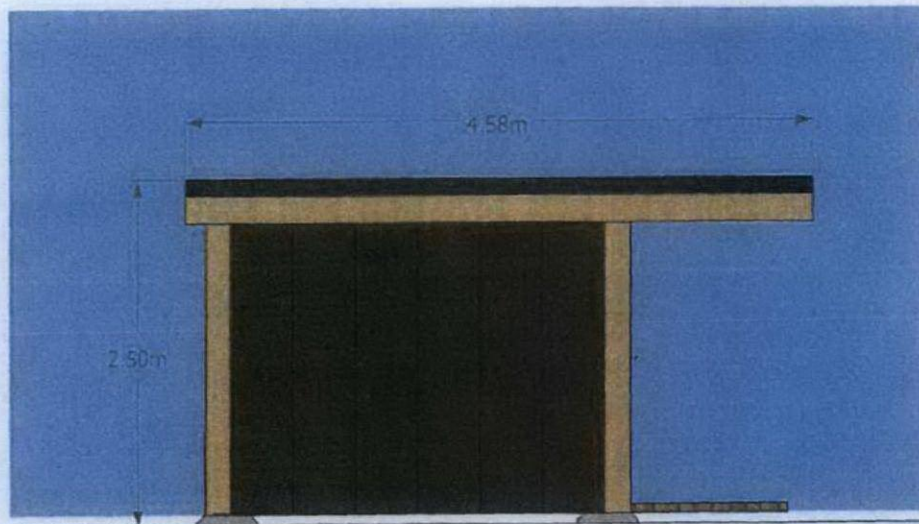

RECEIVED
25 OCT 2012

BOOTH'S
gardenstudios

The place to work from home

Elevation 2

SCALE 1:50

The low cost solution to adding an office / hobby room to your home

📍 The Airfield Building, Weldon Rd, Upper Benefield, PE8 5AS 📞 01832 205038
📞 07590 067121