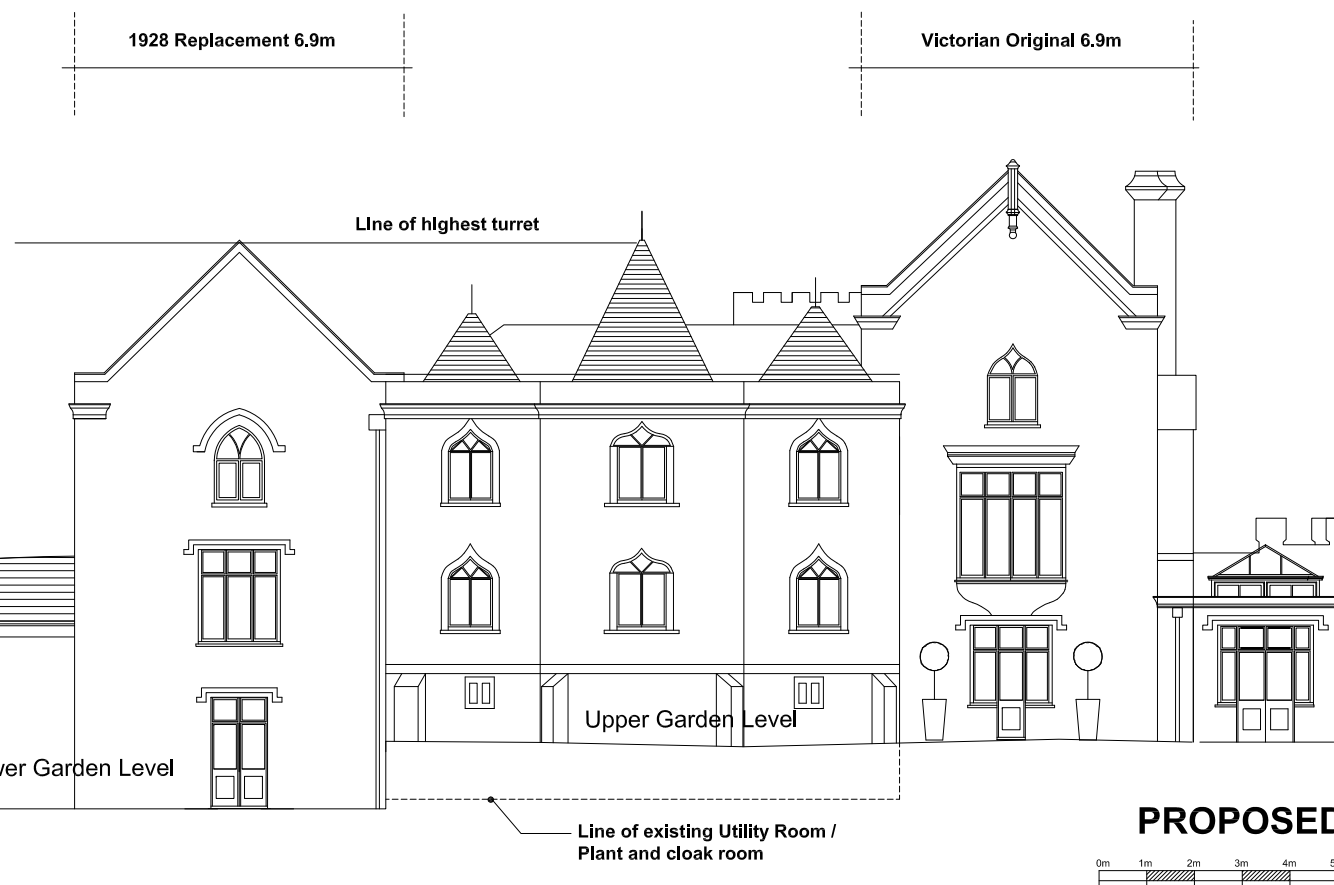

**EXISTING**

**PROPOSED**

Original brick Boundary wall behind

Standing seam roof (lead or zinc tbc)

Lower Garden Level

Upper Garden Level

Line of highest turret

Line of existing Utility Room / Plant and cloak room