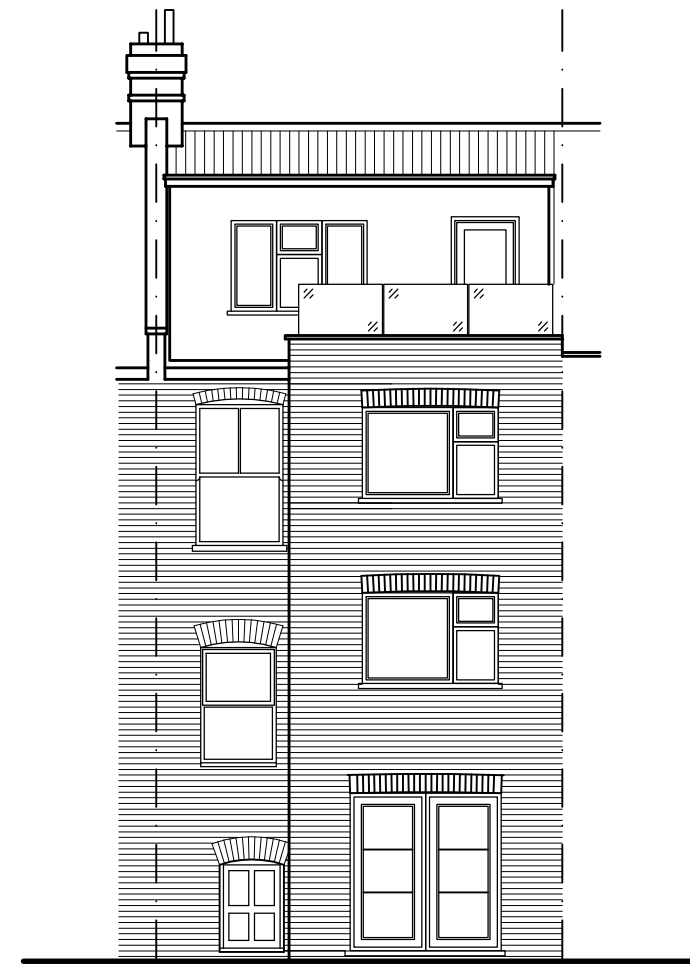

SOUTH ELEVATION

EAST ELEVATION

EXISTING ELEVATIONS 2

*7 KYLEMORE ROAD,
WEST HAMPSTEAD*

THE GILLETT MACLEOD PARTNERSHIP
Chartered Architects & Town Planning Consultants
1 High Road Old Eastcote Pinner Middlesex HA5 2EW tel. 0208 868 1335

Drg. No. 12/2694/5
Scale 1:100 @ A3
Date 07/11/12
Drawn by A.Smith

REVISION	
(C)	drawer