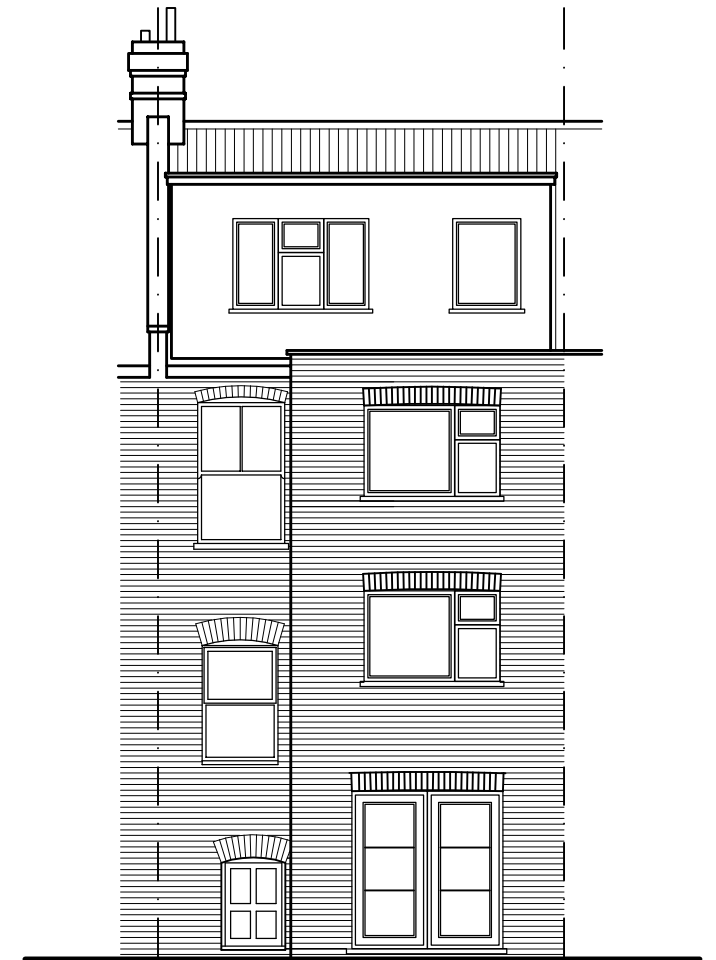

WEST ELEVATION

SOUTH ELEVATION

EAST ELEVATION

EXISTING ELEVATIONS

7 KYLEMORE ROAD,  
WEST HAMPSTEAD

THE GILLETT MACLEOD PARTNERSHIP  
Chartered Architects & Town Planning Consultants  
1 High Road Old Eastcote Pinner Middlesex HA5 2EW tel. 0208 868 1333

Drg. No. 12/2694/2  
Scale 1:100 @ A3  
Date 07/11/12  
Drawn by A.Smith

REVISION
(C) drawer