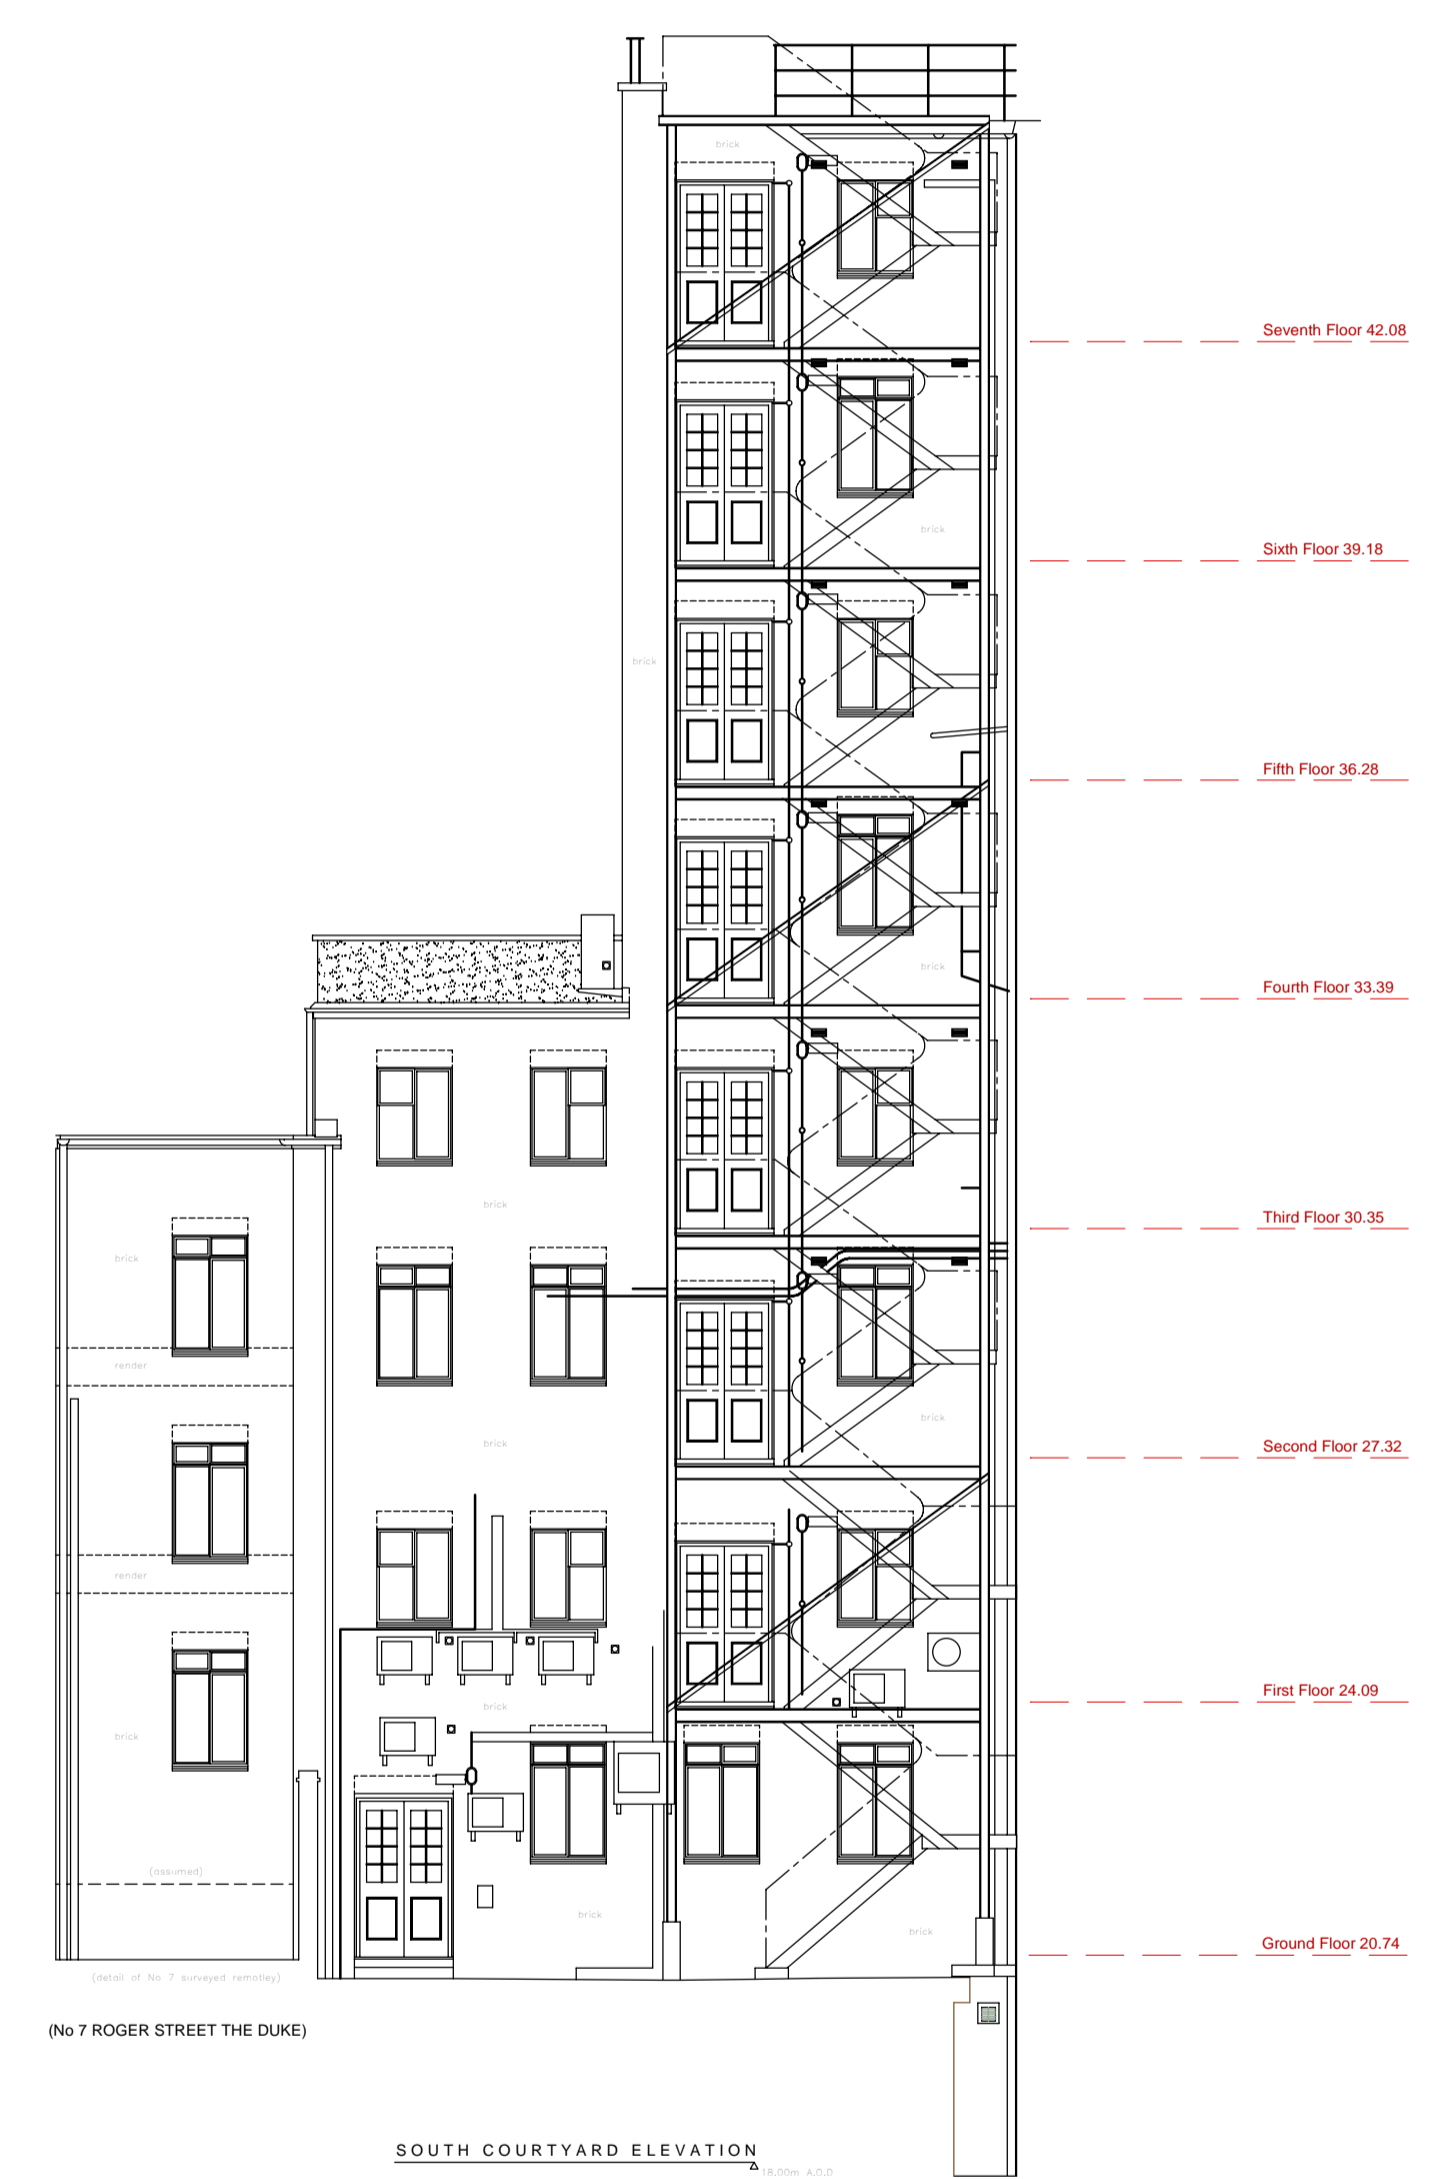

KEY  
 • New Boiler Flue  
 ■ New Ventilation Hole

0m 5m

Revisions:  
 00 15 Dec 11  
 01 16 Dec 12

**Planning**

Haines House,  
 21 John Street,  
 London W1CN

for  
 One West  
 Smithfield LLP.  
 1237-D2203-rev01

Scale: 1:100 @ A1  
 Date: 15 Dec 11  
 South West &  
 South Courtyard  
 Elevation