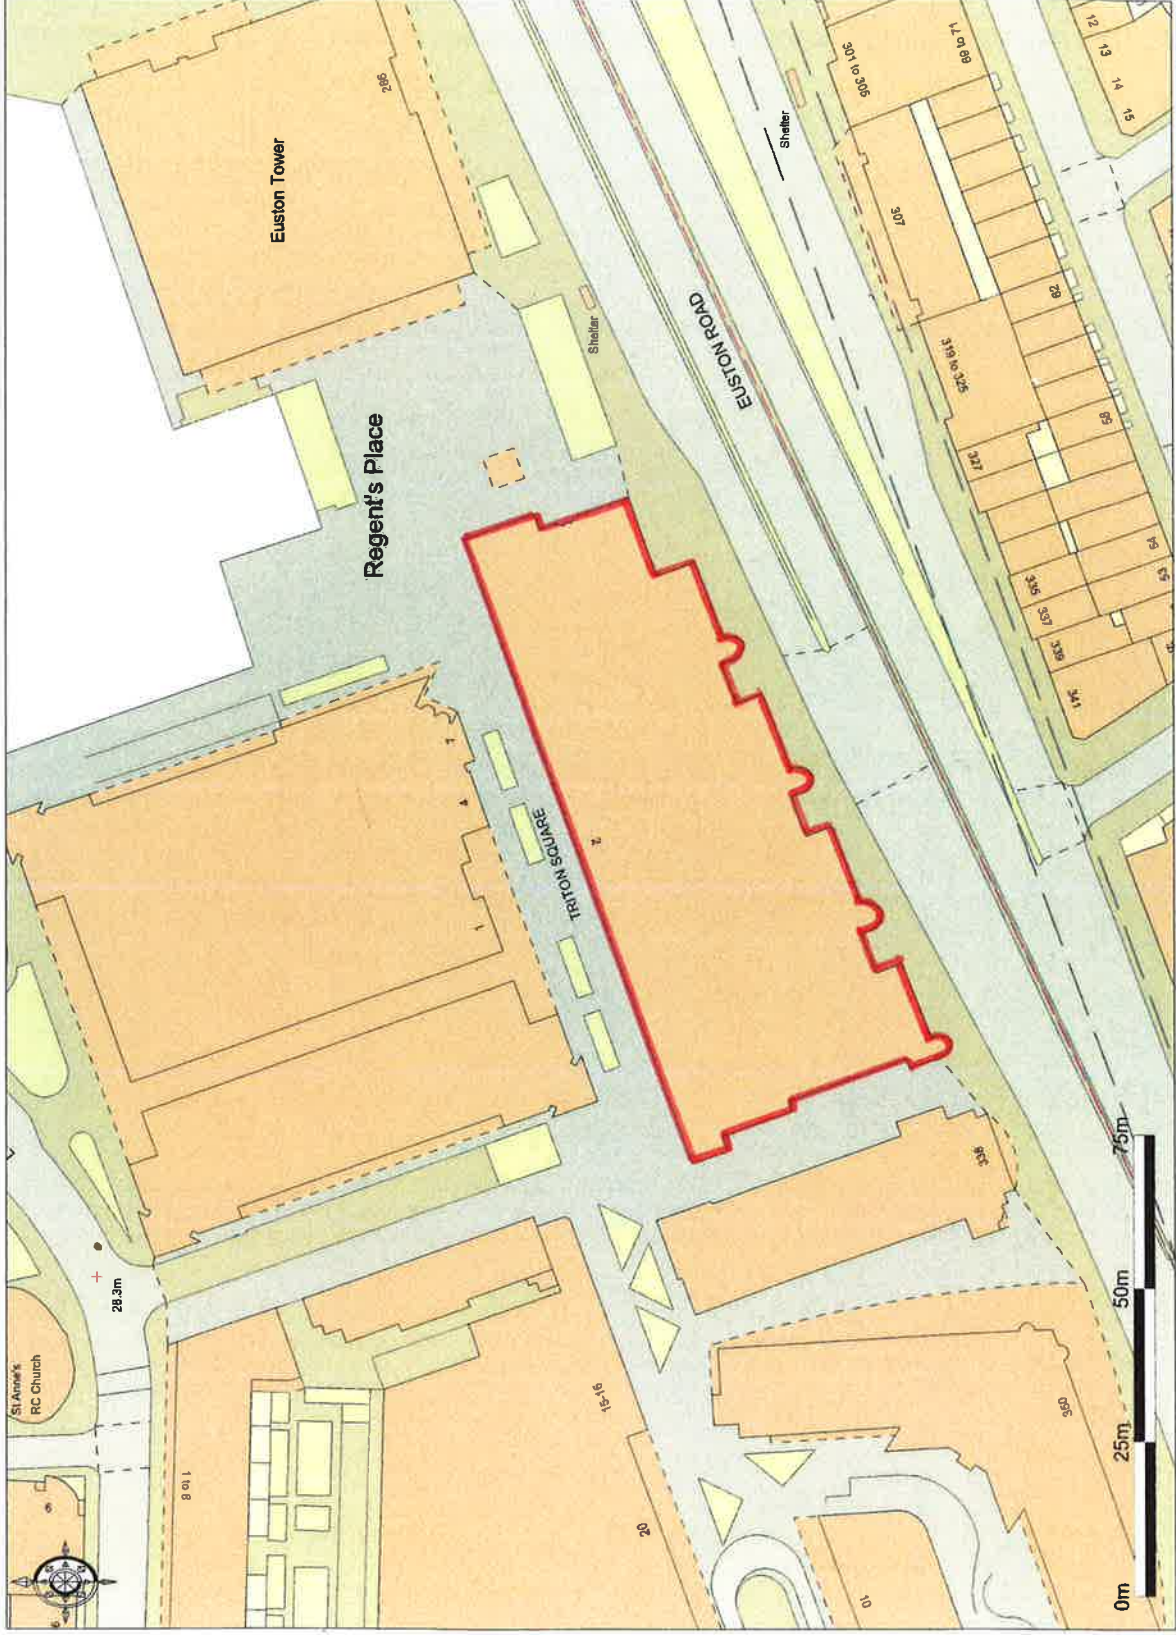

Santander UK Plc
2 Triton Square, NW1 3AN

Ordnance Survey © Crown Copyright 2011. All rights reserved. License number 100020449. Plotted Scale - 1:1250

Site Location Plan PLA2011/0261/01
Print on A4 Paper