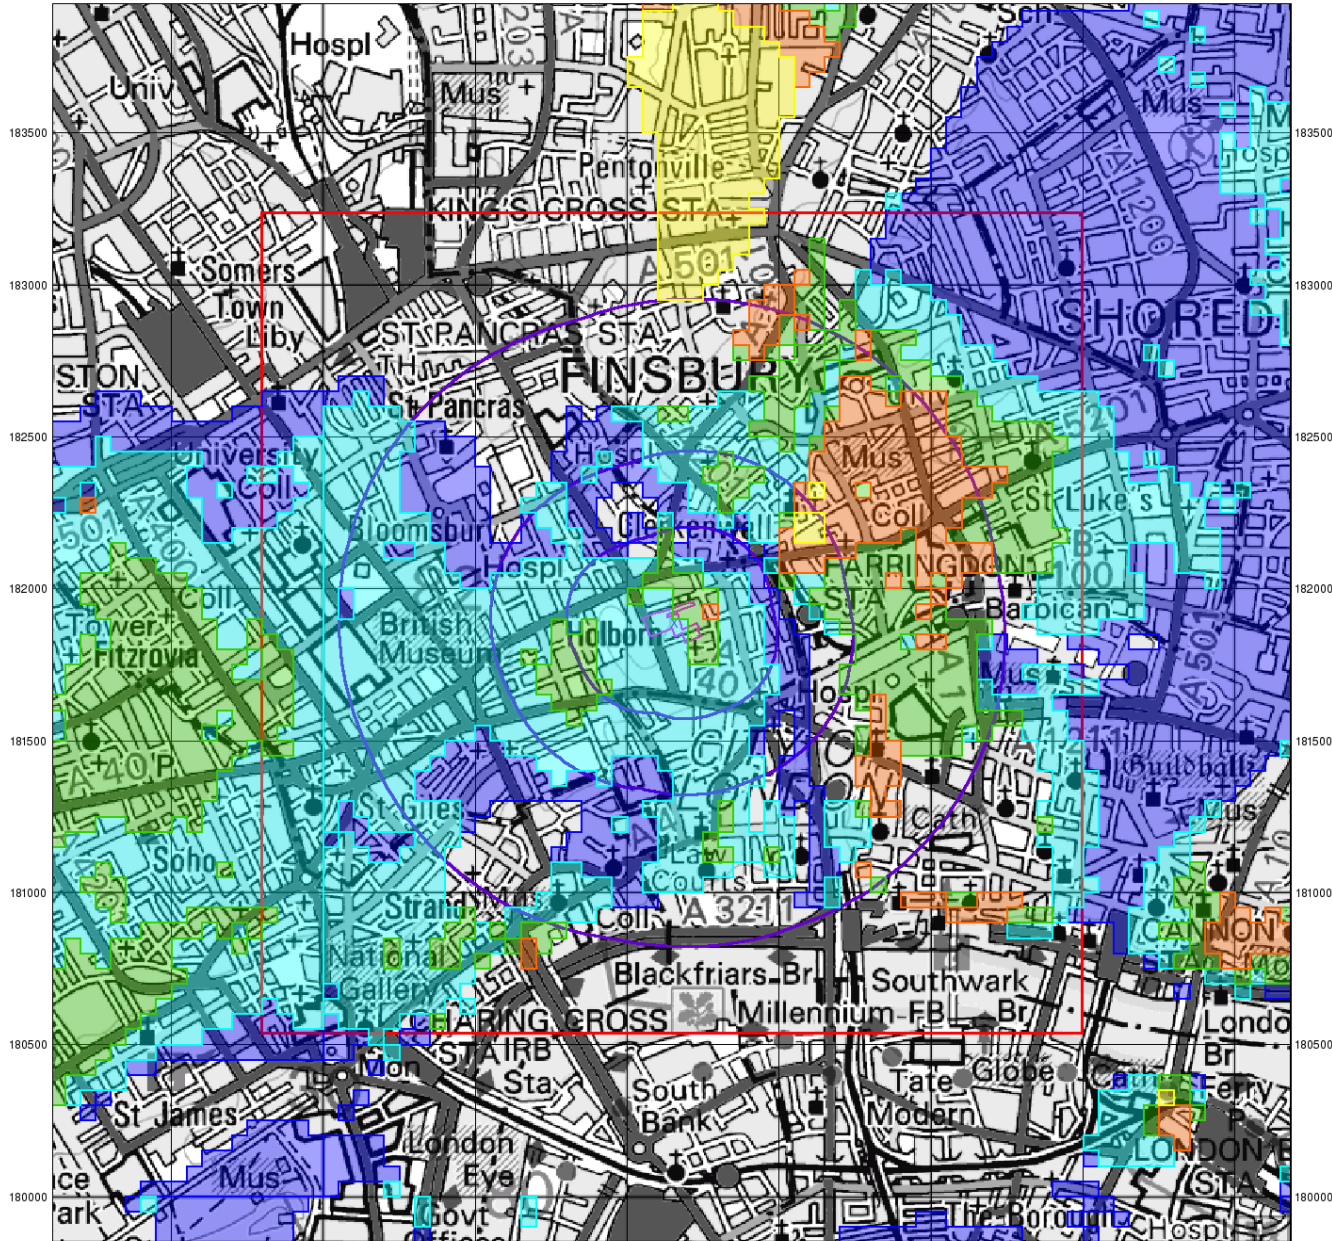

529500 530000 530500 531000 531500 532000 532500 533000

BGS Flood Data (1:50,000)

General

- Specified Site
- Specified Buffer(s)
- Bearing Reference Point
- Slice
- Map ID

BGS Groundwater Flooding Susceptibility

- High Susceptibility
- Moderately High Susceptibility
- Moderate Susceptibility
- Low Susceptibility
- Negligible Susceptibility