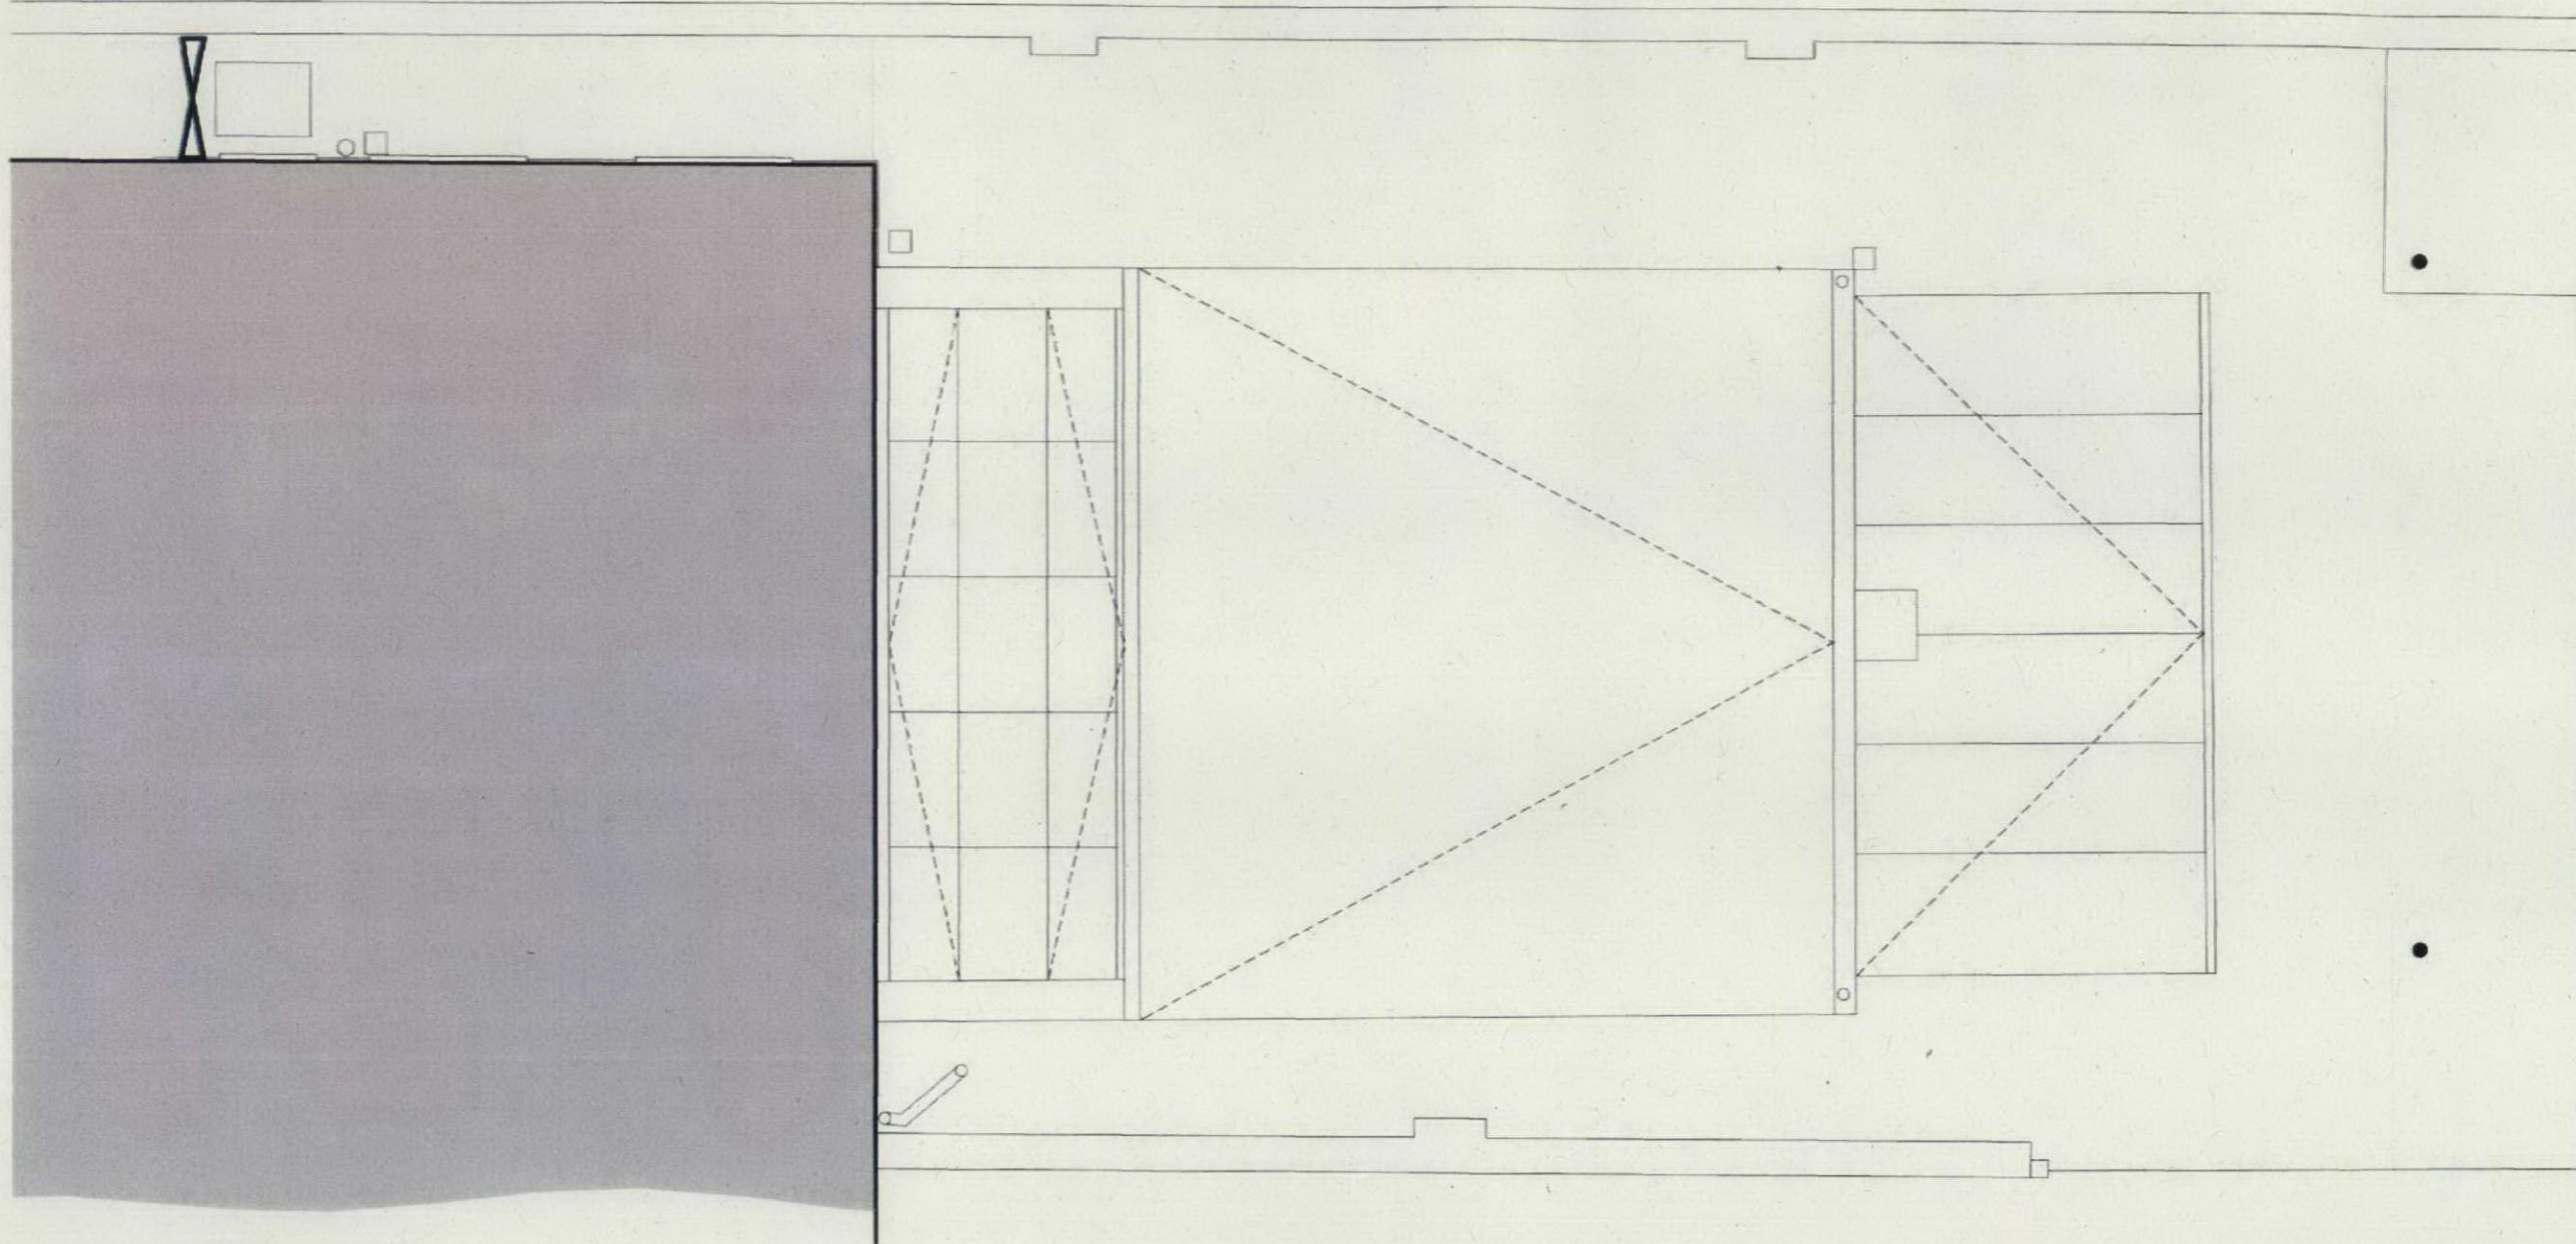

LEGEND

REV	DATE	DESCRIPTION

DRAWING ISSUE
Comment

CLIENT

GRESFORD ARCHITECTS

Unit 11
3 Bradbury St
London
N16 8JN

T +44 (0) 20 7249 1855
E info@gresfordarchitects.co.uk
F +44 (0) 7812 9470

PROJECT TITLE
119 Canfield Gardens
London
NW6 3DY

DRAWING TITLE
Existing Roof Plan

SCALE	DRAWN
1/50@A3	JMA
DATE	CHECKED
June 2011	-
DWG NO.	REVISION
478_011	-

PREVIOUSLY APPROVED