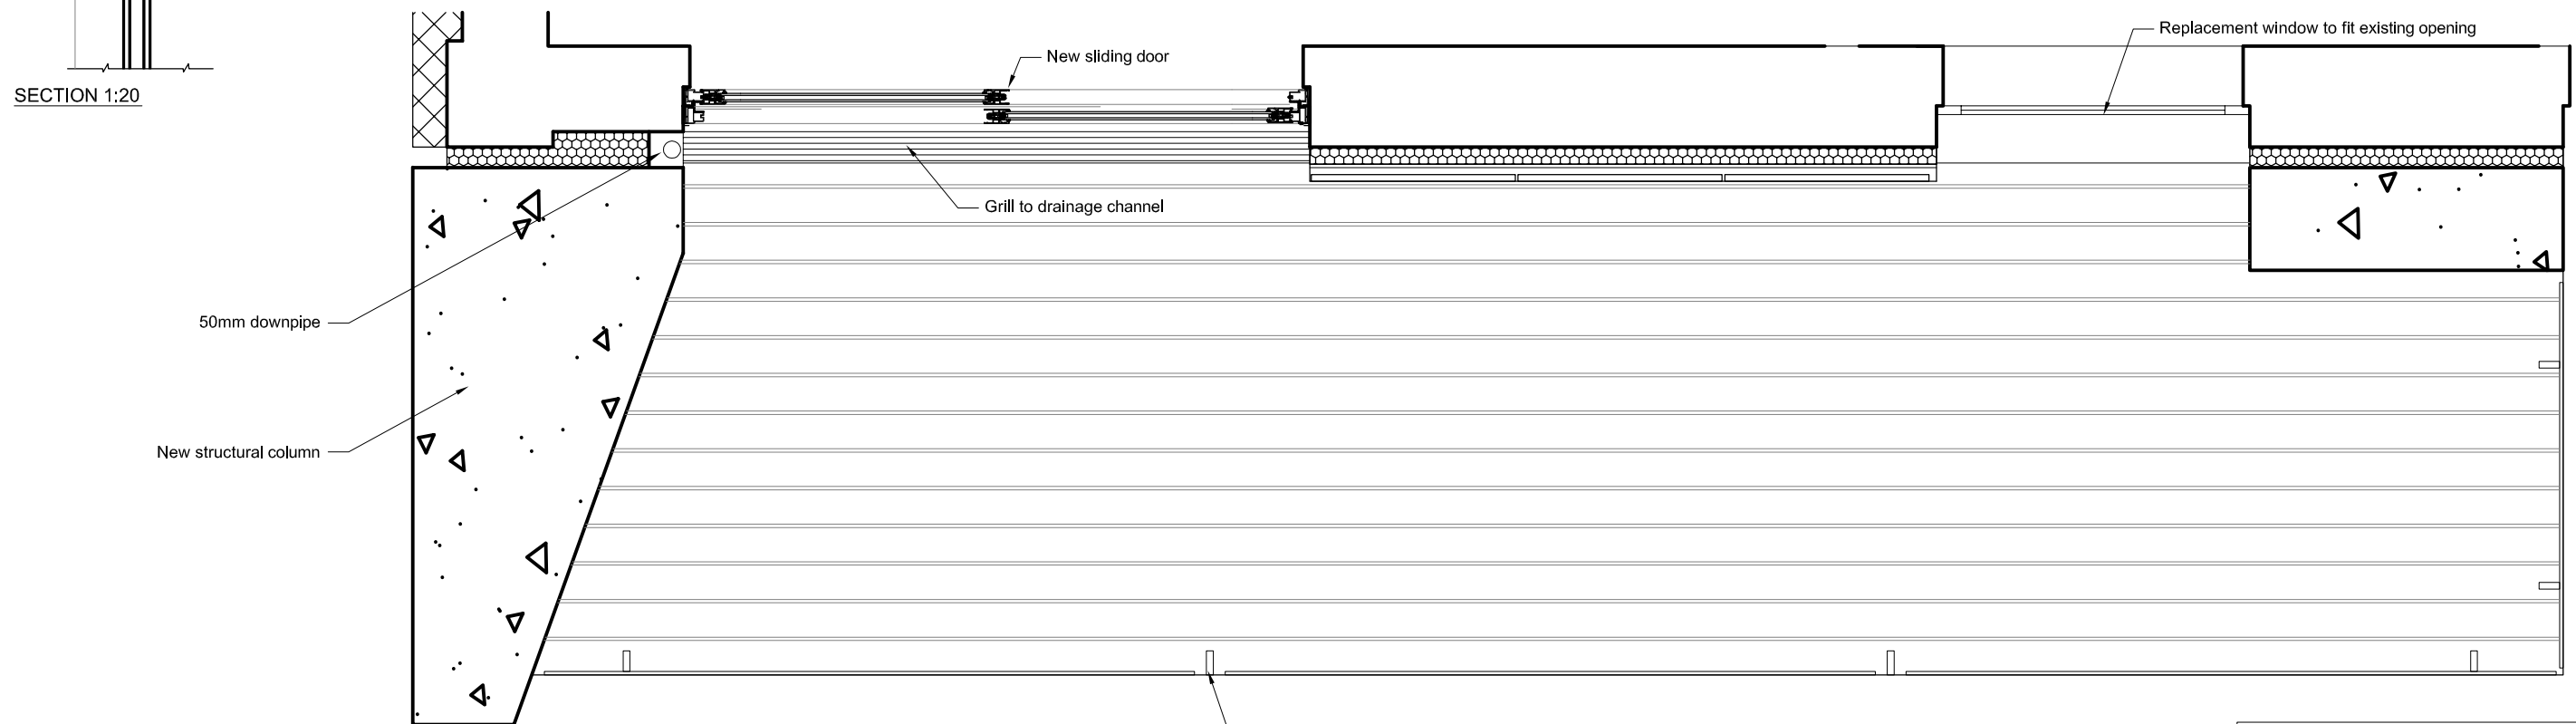

SECTION 1:20

PART FRONT ELEVATION 1:20

PLAN 1:20

JIM GARLAND ARCHITECTS LTD
 ONE DOLPHIN QUAY
 EMSWORTH PO10 7BU
 01243 370502
 01243 378127
 email: info@garland.org.uk

| | | | | | |
|----------------|----------|-------|---------|---|--|
| Client | | | | Pirton Ltd, 32 Bloomsbury Street, London | |
| Job Title | | | | Kings College Court, London NW3 3EA | |
| Drawing Title | | | | Proposed balcony to North and South elevs | |
| Scale | Date | Drawn | Checked | | |
| 1:20 | 17/12/12 | JAG | - | | |
| Drawing Number | Revision | Sheet | Site | | |
| 0903/3001 | P2 | | A3 | | |