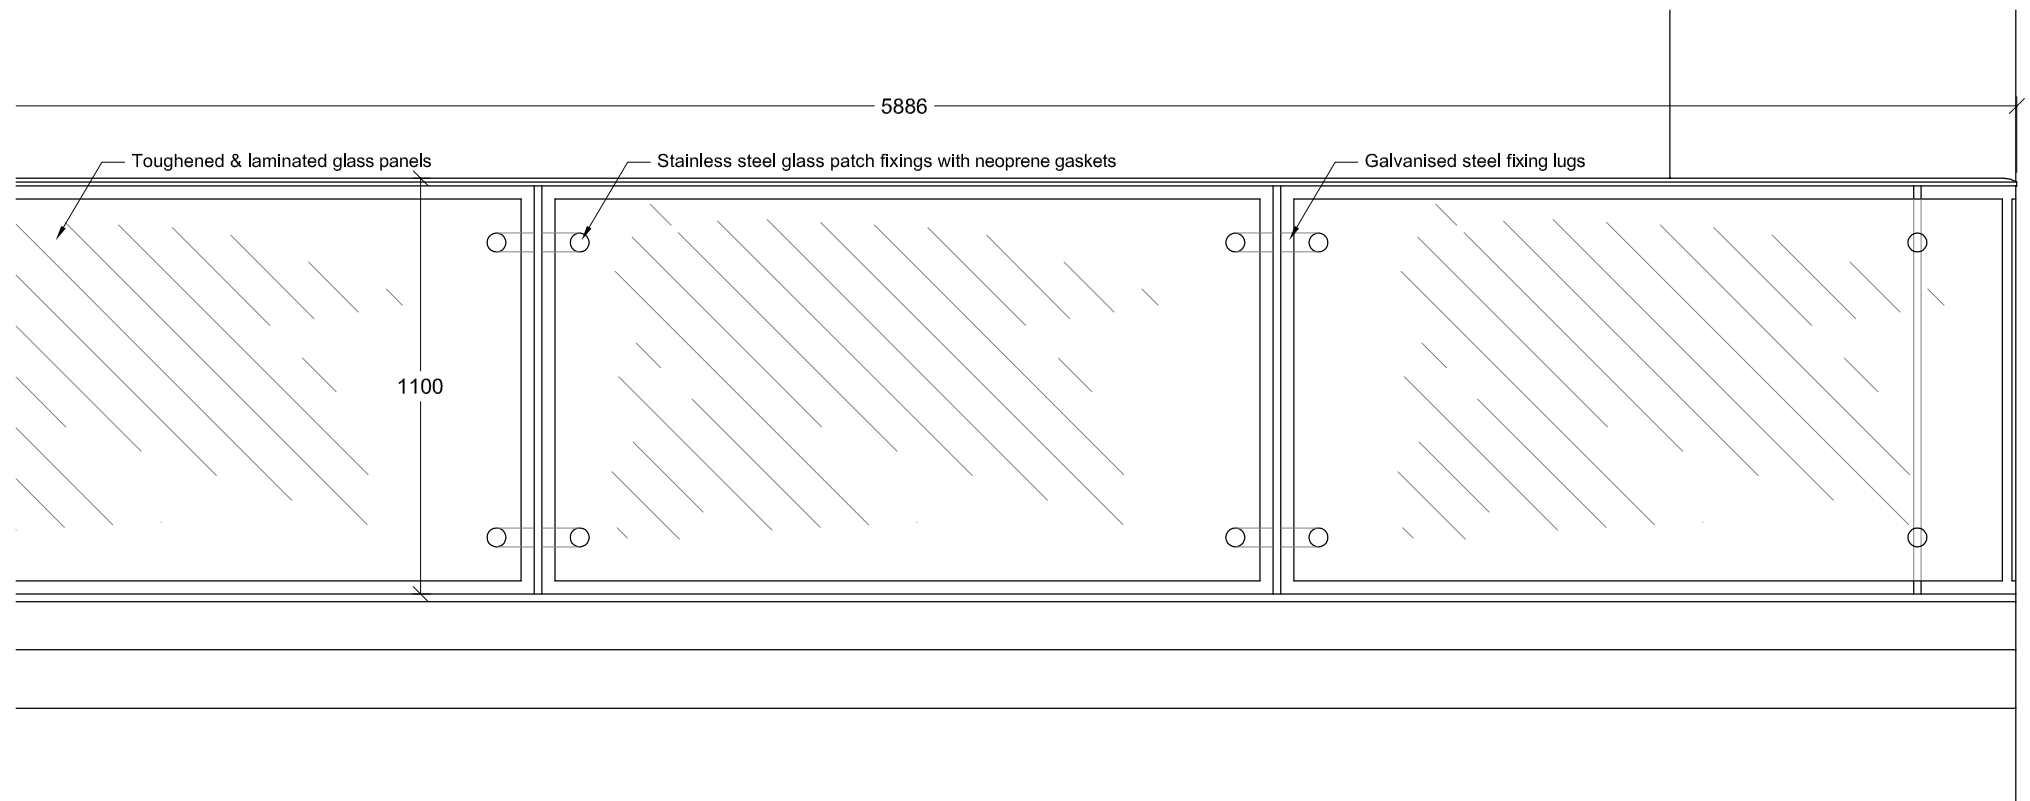

SECTION 1:20

PART FRONT ELEVATION 1:20

PLAN 1:20

JIM GARLAND ARCHITECTS LTD
 ONE DOLPHIN QUAY
 EMSWORTH PO10 7BU
 01243 370502
 01243 378127
 email: info@garland.org.uk

| | | | | | |
|----------------|----------|-------|---------|---|--|
| Client | | | | Pirton Ltd, 32 Bloomsbury Street, London | |
| Job Title | | | | Kings College Court, London NW3 3EA | |
| Drawing Title | | | | Proposed balcony to North and South elevs | |
| Scale | Date | Drawn | Checked | | |
| 1:20 | 17/12/12 | JAG | - | | |
| Drawing Number | Revision | Sheet | Site | | |
| 0903/3001 | P2 | | A3 | | |